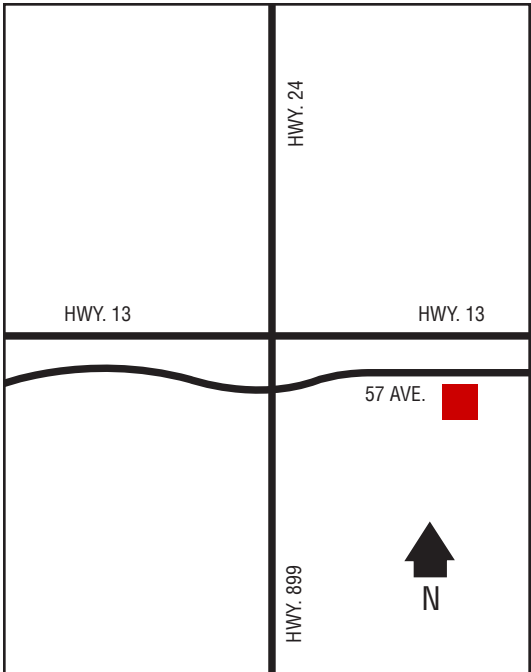

Provost

52 21 30.20N
110 14 09.60W

Cornerstone Co-operative

3501 57 Ave.

1-877-366-2667

780-853-4337 (Alternate #)

Next Cardlock Locations (km)

N - Lloydminster, SK... 124

E - Macklin, SK.....25

S - Oyen 166

W - Hardisty 88

AB

D, MD, R, MR, OP, ST

Red Deer

52 18 48.02N
113 52 26.74W

Central Alberta Co-op
200 Queens Drive
403-343-2667

Next Cardlock Locations (km)

N - Ponoka	56
NE - Lacombe	29
S - Innisfail	32
W - Eckville	46

AB