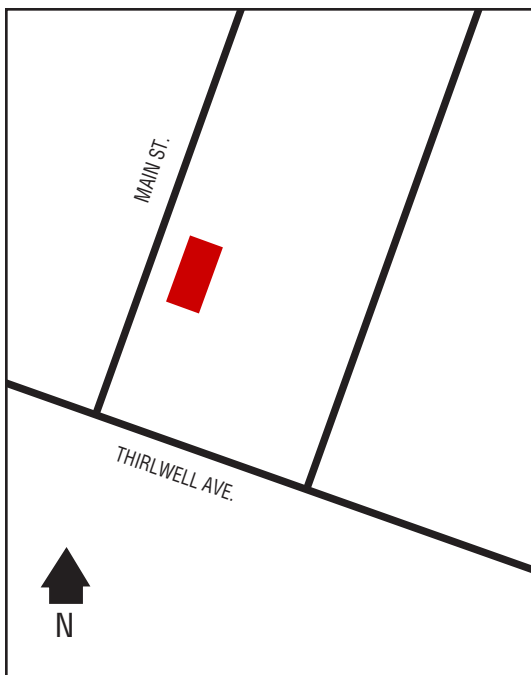

## Next Cardlock Locations (km)

N - Hodgeville.....	61
E - Woodrow.....	31
S - McCord.....	50
W - Pontix.....	29

SK

D, MD, R, PR, CS, TS, TH, FC, O  
Cardlock Hours: 24/7