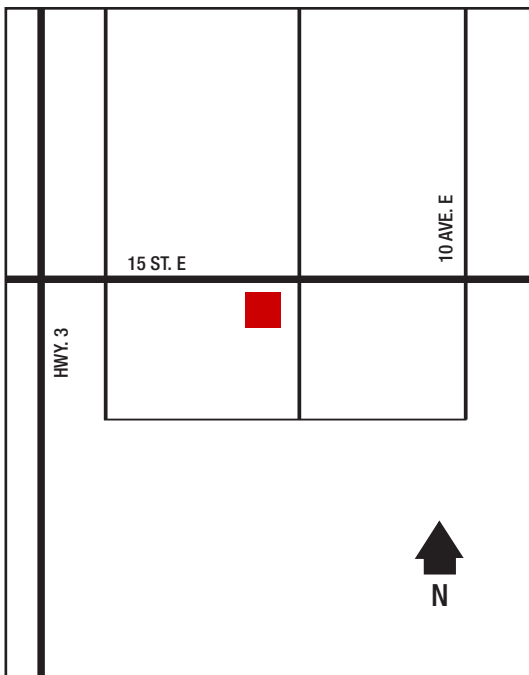

Prince Albert

53 13 12.73N
105 45 31.72W

Lake Country Co-operative Association Limited

60 15th Street NE
306-764-9393

Next Cardlock Locations (km)

N - Paddockwood 45
E - Smeston 80
SE - Birch Hills 37
W - Shellbrook 45

SK

D, MD, R, P, DEF, RR & S (24 hrs.)

Quill Lake

52 04 11.37N
104 15 24.02W

The Quill Lake Oil Co-operative Limited

Highway 5 and Sask. Avenue
306-383-2313
306-383-4131 (After Hours)

Next Cardlock Locations (km)

N - Spalding	50
E - Wadena	34
S - Wynyard	39
W - Watson.....	20