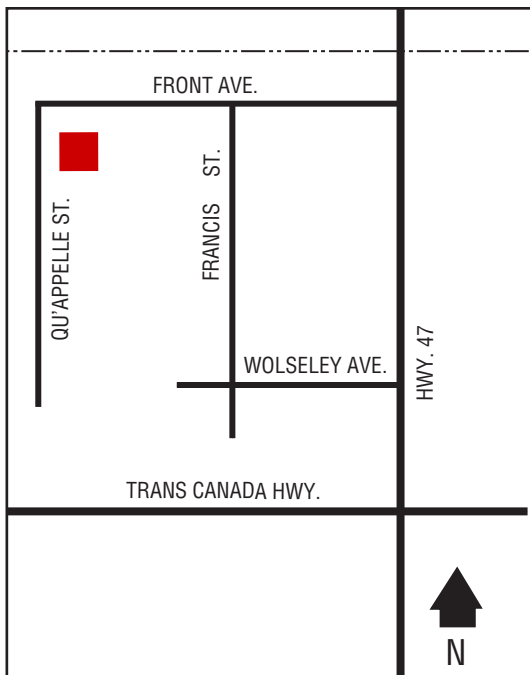

Grenfell

50 24 44.46N
102 55 32.40W

Hometown Co-operative Limited
739 Qu'Appelle Street
306-697-2442

Next Cardlock Locations (km)

N - Melville.....71
E - Broadview.....27
S - Stoughton 103
W - Regina.....100

SK

D, MD, R, RR, CS, O
8 am – 6 pm