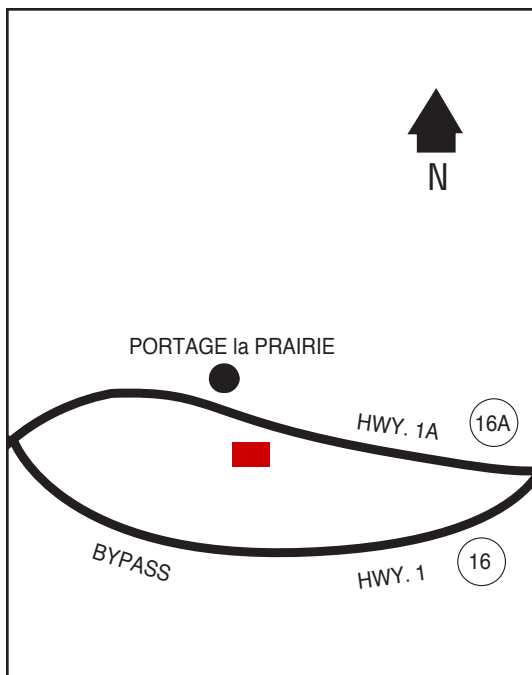

## Next Cardlock Locations (km)

E - Winnipeg.....89

W - Austin.....47

NW - Gladstone .....62

MB

D, MD, R, MR, T

7 am – 10 pm Daily RR, CS, FC