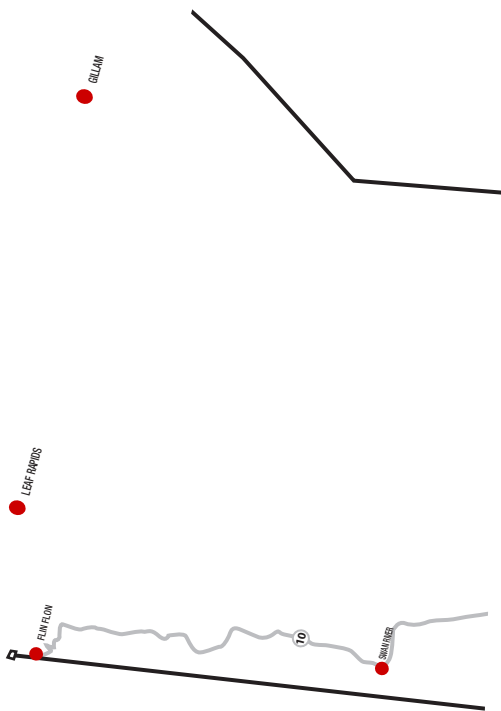

NORTHERN MANITOBA