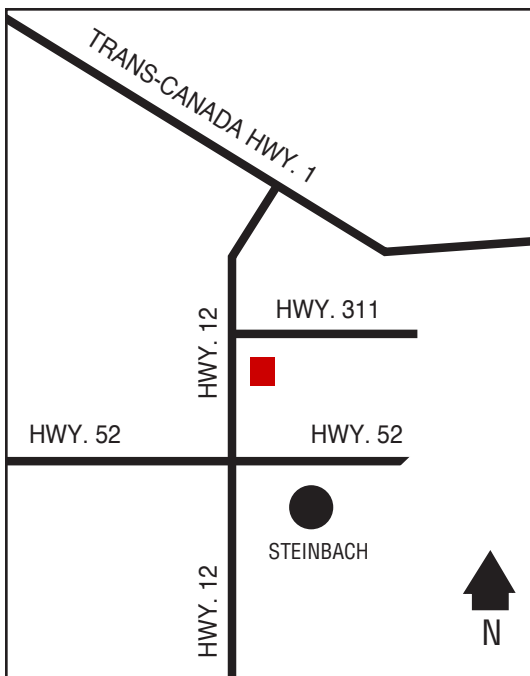

Steinbach

49 33 37.50N

96 41 13.61W

Clearview Co-op Limited
365 PTH Highway 12 N
204-346-2667 (Retail Admin.)

Next Cardlock Locations (km)

N - Ste. Anne..... 16

SE - South Junction..... 101

SW - Grunthal.....30

D, MD, DEF, R, MR, RR, S, T, OP, TH, ST, P
8 am – 5 pm (Mon. – Fri.) for O, FC