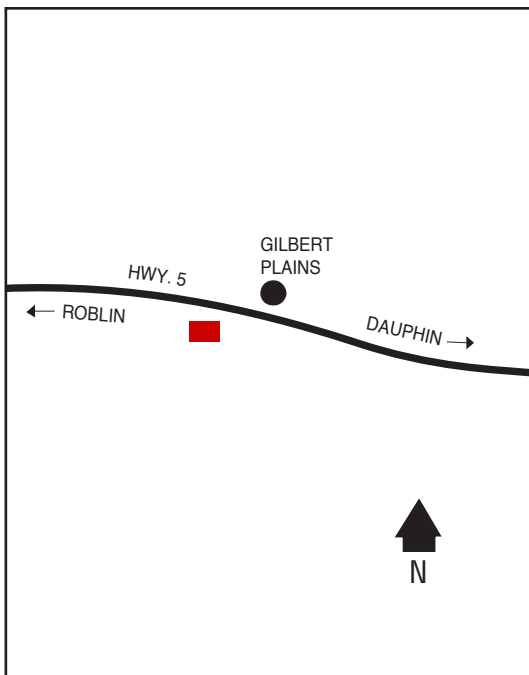

## **Next Cardlock Locations (km)**

N - Swan River..... 157  
E - Dauphin.....33  
W - Roblin.....63

**MB**

D, MD, R, MR, ST, OP, ST, DEF  
Store Hours: 7:30 a.m. to 5:30 p.m.