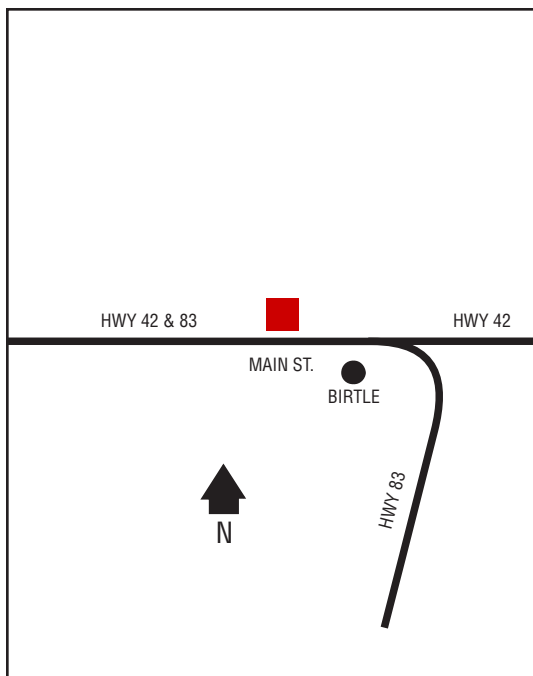

Birtle

50 25 19.96N
101 02 42.66W

Twin Valley Co-op Ltd.

831 Main Street
204-842-3389

Next Cardlock Locations (km)

N - Russell 52
E - Langenburg, SK 83
S - Virden 71
W - Gladstone 160

MB

D, MD, R, MR, RR

Boissevain

49.2 07 63N
100.0 60 19W

Boundary Consumers Cooperative Limited

#10 Highway S
204-534-2411

Next Cardlock Locations (km)

N - Brandon	73
NE - Baldur	77
E - Killarney	40
W - Deloraine	39