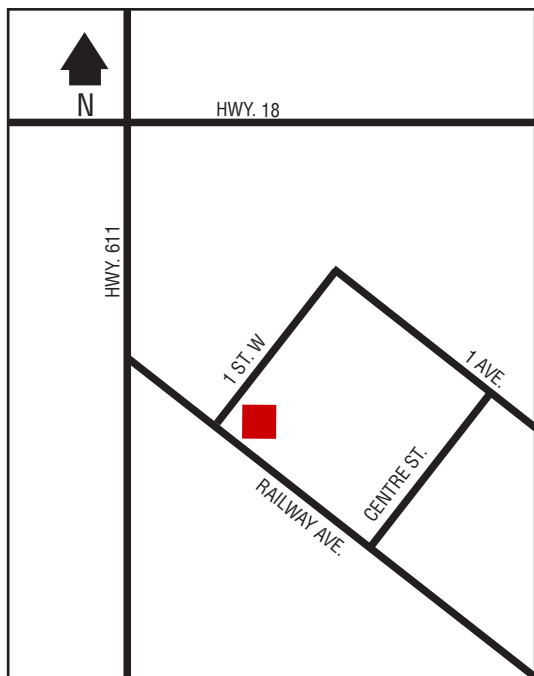

## Next Cardlock Locations (km)

N - Woodrow.....38  
E - Assiniboia.....93  
W - Frontier.....158

D, MD, R, PR, TS, TH, FC, O

Store Hours: 8:30 am – 12:00 Noon

1:00 pm – 5:30 pm (Mon. – Sat.)

Closed Sunday