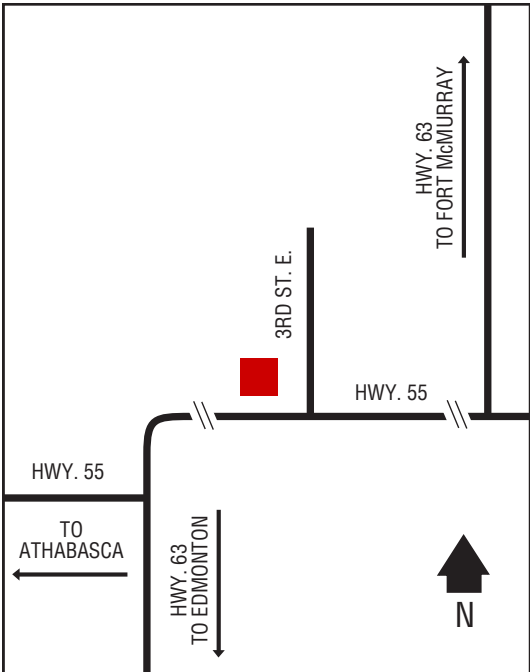

Grassland

54 49 13.67N
112 40 47.51W

Corporate Bulk Plant and Cardlock

Highway 55

Boyle - 780-689-4111 (Petro.)

Plamondon - 780-798-3772 (Petro.)

Next Cardlock Locations (km)

E - Plamondon.....26

S - Boyle.....32

W - Valleyview 377

AB

D, MD, DEF, R, MR, T, TW, TH, ST

Hardisty

52 39 47.94N
111 19 42.43W

**Wild Rose Co-operative
Association Ltd.**

Highway 13
1-877-385-3805 (Killam Bulk Plant)

Next Cardlock Locations (km)

N - Irma.....	29
E - Macklin, SK.....	109
SW - Alliance	62
W - Killam.....	42