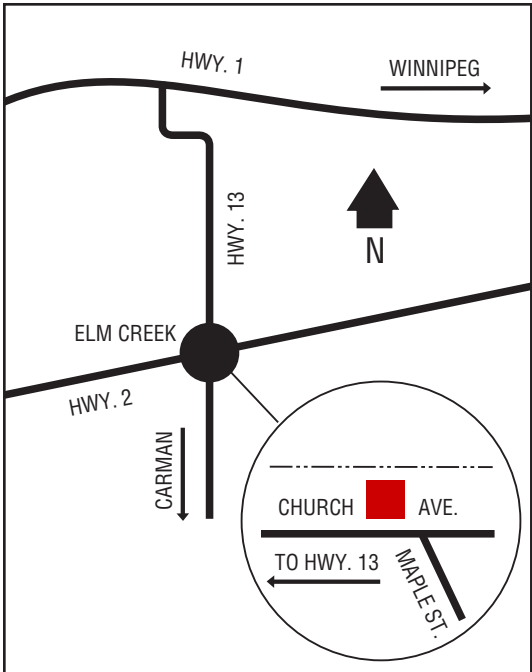

Elm Creek

49 40 32.74N
97 59 46.22W

Prairie Roots Consumers Cooperative Limited

43 Church Avenue
204-436-2493 (Petro. and Admin.)

Next Cardlock Locations (km)

E - Winnipeg..... 77
S - Carman..... 20
W - Souris..... 174

MB

D, MD, R, MR, P, RR, S, OP, TH, ST
T, TS, O, FC during store hours