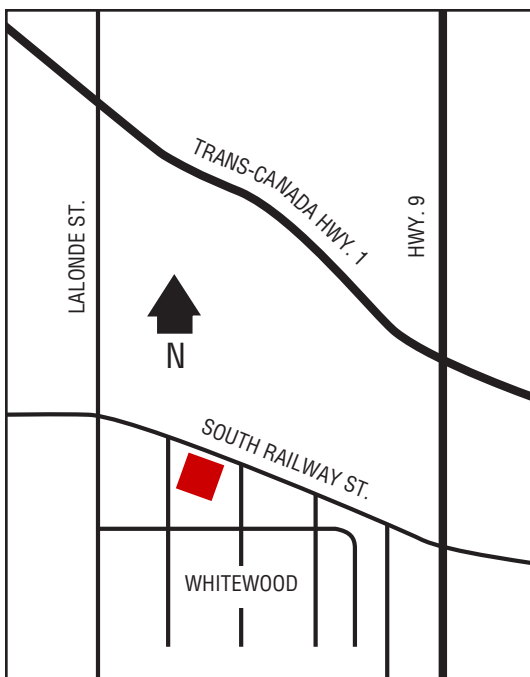

Whitewood

50 20 10.93N
102 15 29.52W

Borderland Co-operative Limited

1206 – Highway 1
306-735-2410
306-434-7557

Next Cardlock Locations (km)

N - Melville.....	100
E - Moosomin	50
S - Carlyle	100
W - Broadview.....	25

D, MD, R, PR, S, RR, CS, L, OP, TH, ST, O
6 am – 10 pm (7 days a week)

Genesis Co-operative Association Limited.

1 Railway Avenue
306-868-2133

Next Cardlock Locations (km)

N - Regina.....	32
E - Milestone.....	20
S - Avonlea	60
W - Moose Jaw.....	71