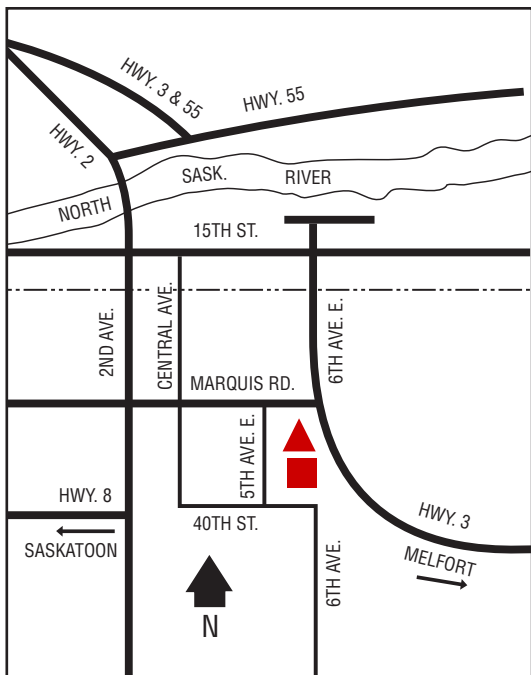

Prince Albert

53 10 48.17N
105 44 17.80W

Lake Country Co-operative Association Limited

3600 5th Avenue E.
306-764-6488
(Retail Petro. and Admin.)

Next Cardlock Locations (km)

N - Air Ronge 230
E - Smeaton..... 81
S - Domremy 50
W - Shellbrook..... 47

D, MD, R, RR, S (24 hrs.), CS, T, CW, O, TH, ST
C-Store Hours: 7 am – 11 pm (Mon. – Sun.)