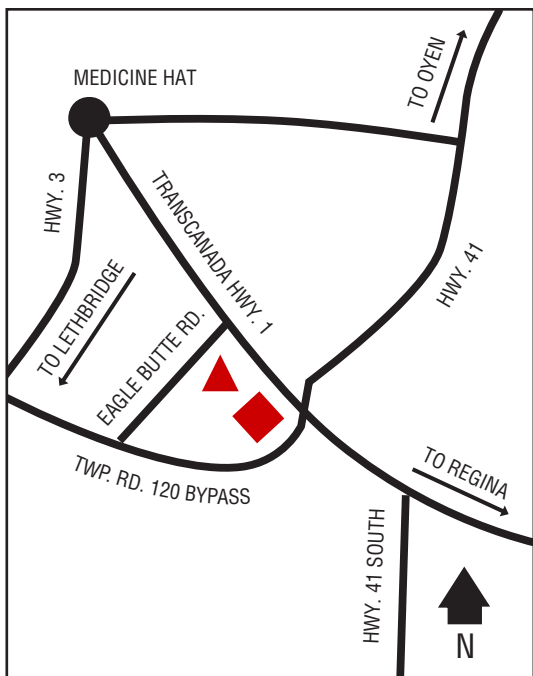

## Next Cardlock Locations (km)

N - Oyen .....186

E - Tompkins, SK .....135

W - Medicine Hat ..... 13

AB

D, MD, DEF, R, MR, CS, TH, ST

O, RR available during C-Store Hours: 6 am – 10 pm