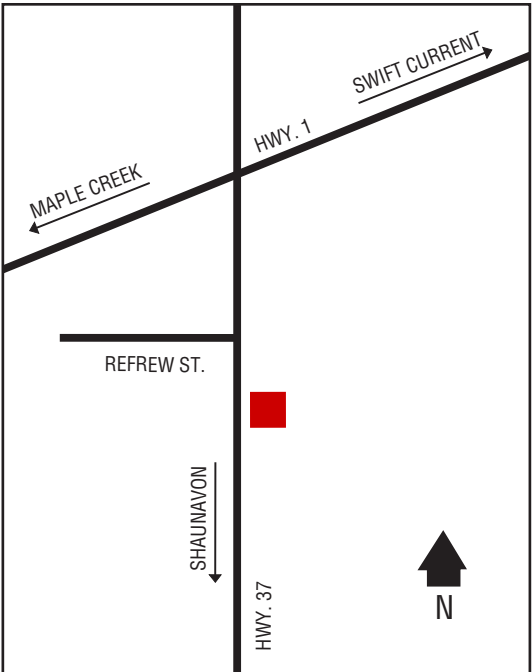

Gull Lake

50 05 16.44N
108 29 03.07W

The Pioneer Co-operative Association Limited

722 Proton Avenue
306-672-4105 (Gull Lake)

Next Cardlock Locations (km)

N - Hazlet 42
E - Swift Current 67
S - Shaunavon.....52
W - Tompkins 25

SK

D, MD, R