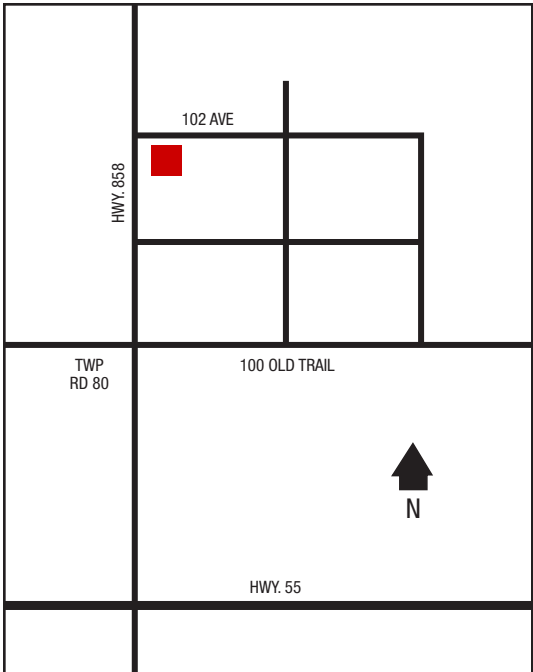

Plamondon

54 50 57.88N
112 20 43.52W

Plamondon Co-op Ltd.

9917 102 Ave
780-798-3772 (Retail Petro.)
780-798-3766 (Retail Admin.)

Next Cardlock Locations (km)

E - Cold Lake..... 177
S - Andrew..... 170
W - Grassland..... 26

AB

D, MD, R, MR, TH, ST

Store Hours: 7 am – 9 pm (Mon. – Sat.) PR, RR, CS, O
9 am – 9 pm (Sun. and Stat. Holidays)
PR, RR, CS, O