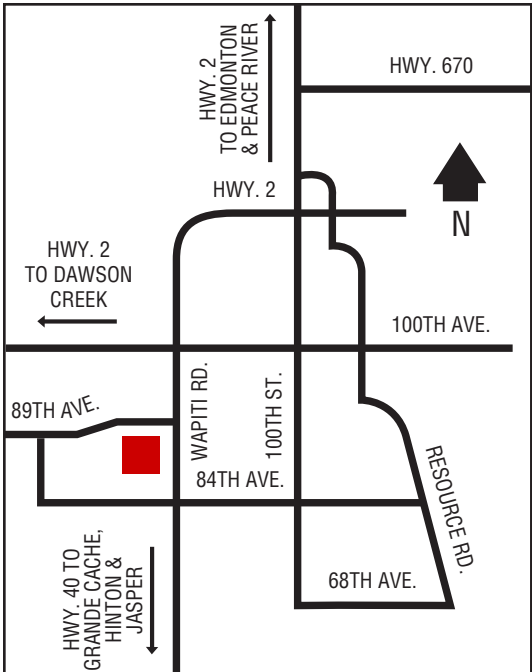

Grande Prairie

55 09 38.93N
118 49 19.77W

New Horizon Co-operative Limited

Wapiti Road (109th Street)
and 89th Avenue
780-539-3999
1-866-540-2667 (toll free)

Next Cardlock Locations (km)

N - Fairview.....117
E - Valleyview.....111
NW - Dawson
Creek, BC.....130

AB

D, MD, R, MR, RR, S, T, O, OP, TH, ST, DEF