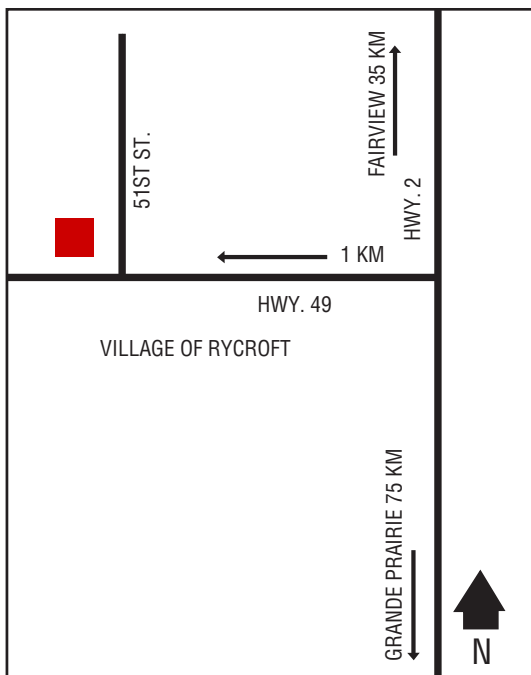

New Horizon Co-operative Limited

Highway 49 and 51st Street

780-539-3999

(Inquiries for Grande Prairie)

780-876-2918

Next Cardlock

Locations (km)

N - Fairview.....35

E - Falher 90

S - Grande Prairie.....75

W - Dawson

Creek, BC.....100

AB

D, MD, MR, R, ST