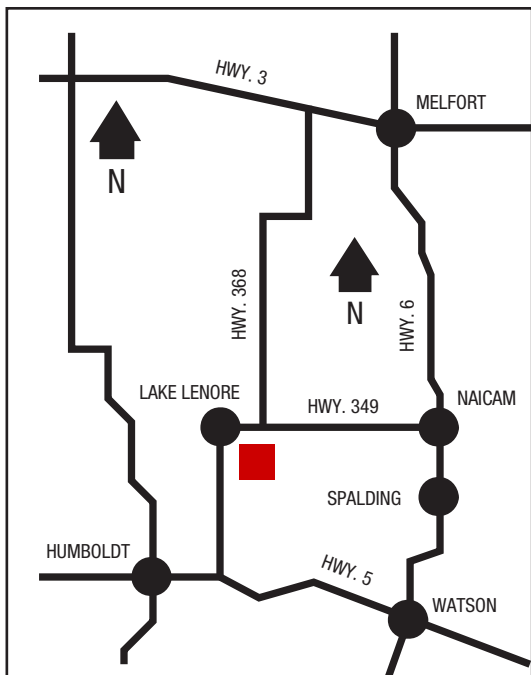

Lake Lenore

52 23 48.79N
104 58 47.17W

**The Lake Lenore Co-operative
Association Limited**

Highway 368

306-368-2255 (Admin. and Petro.)

**Next Cardlock
Locations (km)**

N - St. Brieux.....33

E - Naicam/Spalding.....36

S - Humboldt.....33

D, MD, R, TH