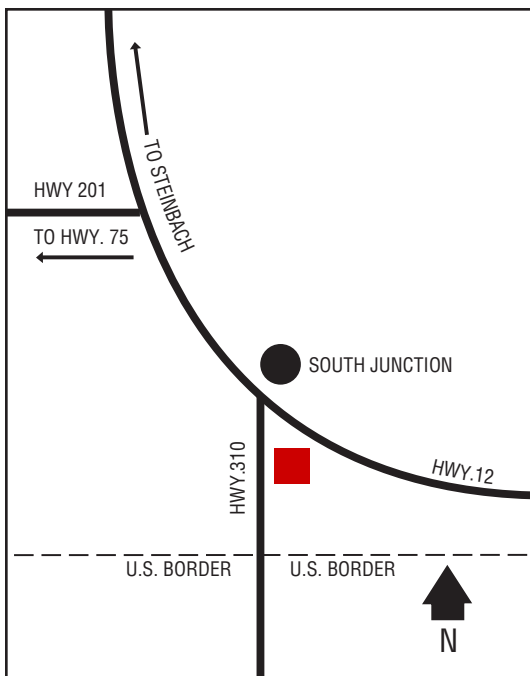

South Junction

49 02 07.10N

95 45 57.20W

Clearview Co-op Limited
Highway 12 and Highway 310
204-346-2667 (Retail Admin.)

Next Cardlock Locations (km)

E - Thunder Bay, ON.. 564

W - Altona.....138

NW - Grunthal.....99

D, MD, R, MR, RR, RF, T, CS, OP, TH, ST

C-Store/Restaurant: 7 am – 9 pm

Marquette Consumers Cooperative Ltd.

150 Railway Street
204-735-2382

Next Cardlock Locations (km)

E - Ste. Anne.....	80
SE - Morris.....	85
W - Elm Creek.....	29
NW - Headingly.....	19