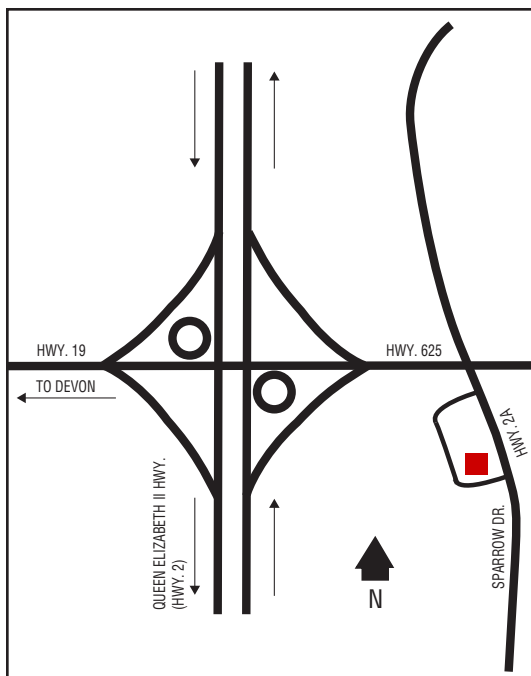

## Next Cardlock Locations (km)

N - Edmonton .....	40
SE - Camrose.....	77
S - Leduc.....	10
W - Stony Plain .....	56

AB

DEF, R, MR, MD, D, S, RR, ST