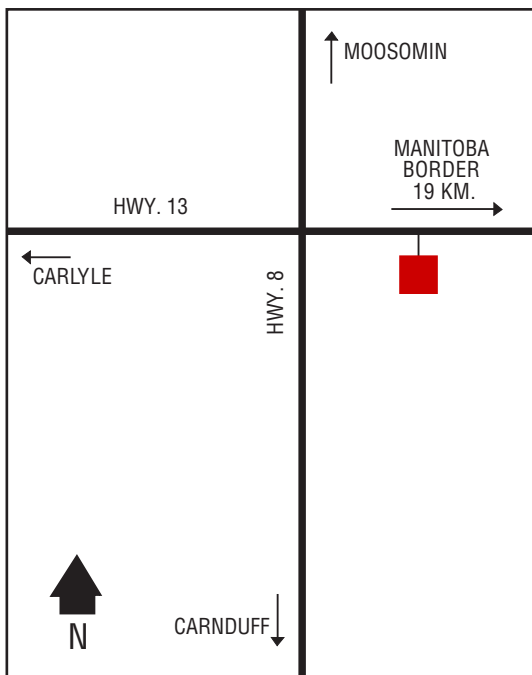

Redvers

49 34 34.57N
101 41 03.60W

Advantage Co-operative Association Ltd.

3 Broadway Street
306-452-3551 (Retail Petro.)
306-452-3513 (Retail Admin.)

Next Cardlock Locations (km)

N - Moosomin.....67
E - Souris, MB.....109
W - Carlyle.....43

D, MD, P, R, RR, S, T, OP, ST, Vending Machines
C-Store Hours: 8 am – 6 pm (Mon. – Sat.)
Closed Sunday