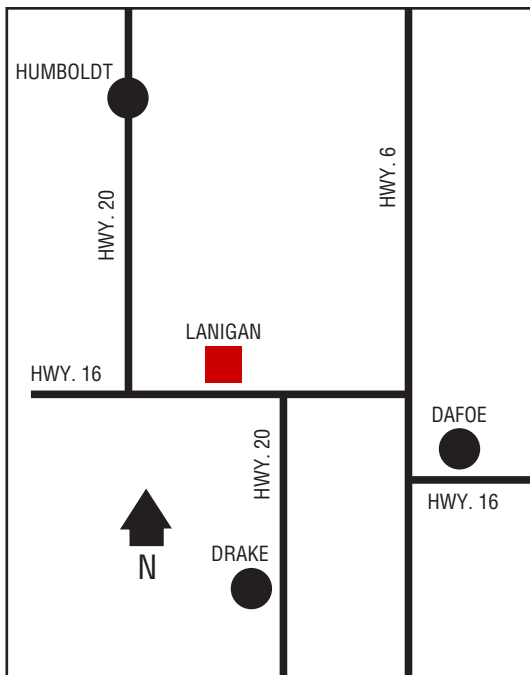

Lanigan

51 50 54.81N
105 02 41.51W

The Humboldt Co-operative Association Limited

Highway 16
306-363-2151 - Drake Office
306-682-2252 - Humboldt Office

Next Cardlock Locations (km)

N - Humboldt.....50
E - Wynyard 61
S - Nokomis 40
W - Colonsay.....50

SK

D, MD, R, ST