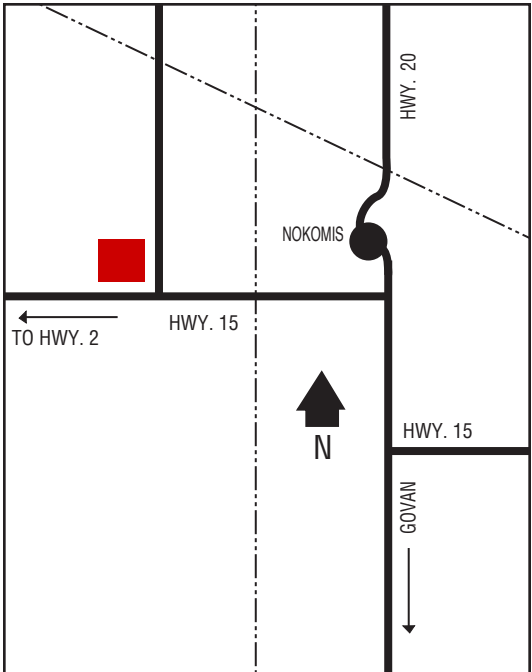

Nokomis

51 30 15.47N
105 01 04.94W

Last Mountain Co-operative Limited

114 2nd Avenue

306-528-2266 (Retail Petro.)

306-746-2019 (Retail Admin.)

Next Cardlock Locations (km)

N - Lanigan..... 40

E - Ituna.....130

S - Silton.....88

W - Kenaston.....87

SK

D, MD, R, TH, ST