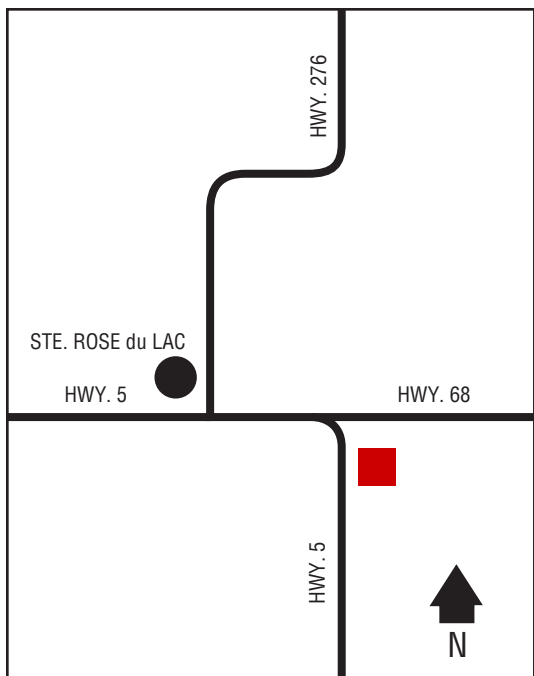

## Next Cardlock Locations (km)

NE - Moosehorn ..... 125  
E - Arborg ..... 207  
S - Gladstone ..... 128  
W - Dauphin ..... 45  
NW - Swan River ..... 216

D, MD, R, MR, RR, TH, ST  
Agro Centre Hours: 8 am – 5 pm