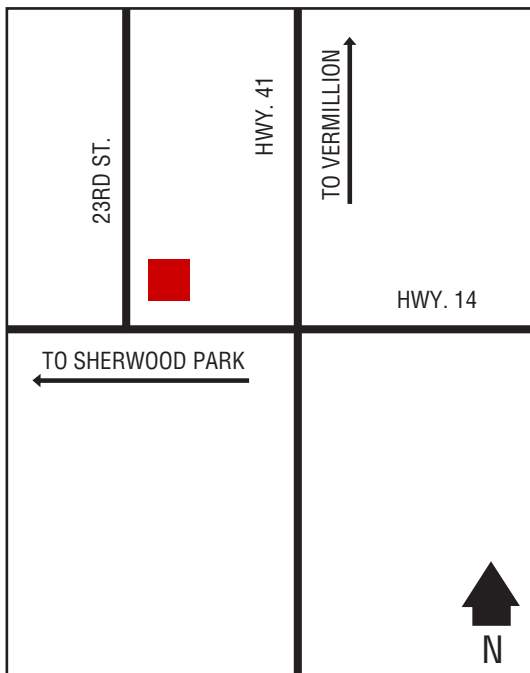

## Next Cardlock Locations (km)

N - Vermilion .....63

E - Neilburg, SK .....85

S - Oyen .....188

W - Irma.....30

AB

D, MD, R, MR, OP, ST