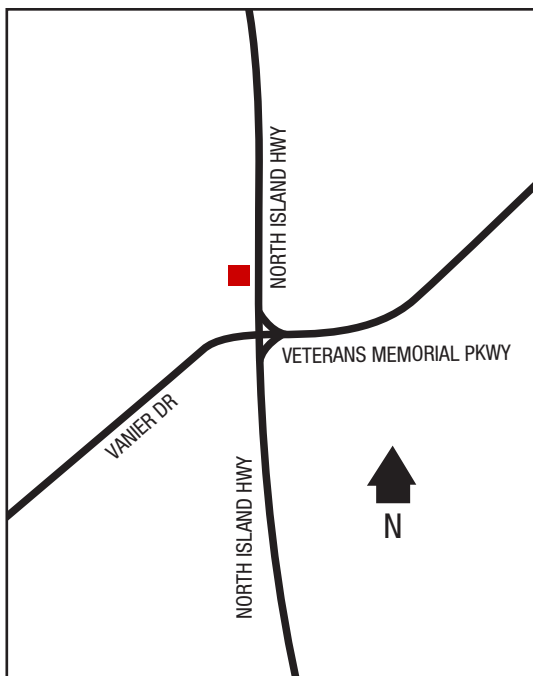

Courtenay

49.70 54 98 N
124.99 17 W

**Peninsula Consumer
Services Co-operative**
4889 North Island Highway N
Courtenay, B.C.
250-338-8181

Next Cardlock Locations (km)

S - Parksville.....76
S - Nanaimo.....108
SW - Ucluelet.....203

BC

D, MD, R, MR, O