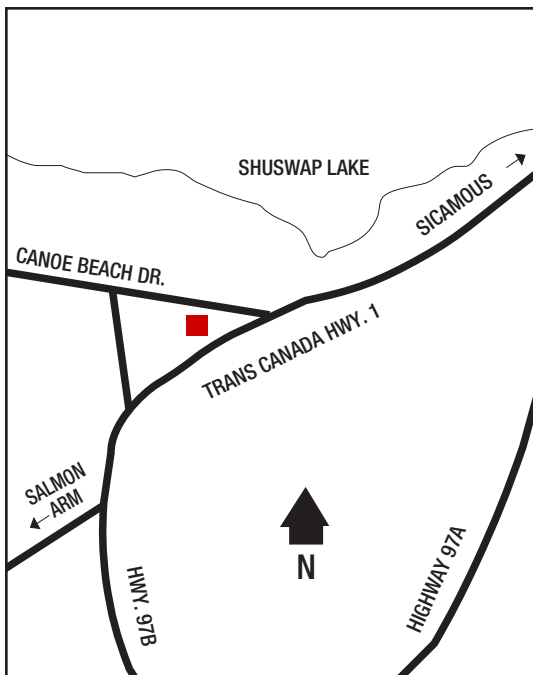

## Next Cardlock Locations (km)

E - Fraser Lake.....70  
W - Houston.....74

D, MD, R, MR, T, OP

## Next Cardlock Locations (km)

NW - Scotch Creek .....60  
E - Cochrane, AB ..... 475  
S - Armstrong ..... 40

BC

D, MD, R, MR, RR, S, TH, ST, DEF