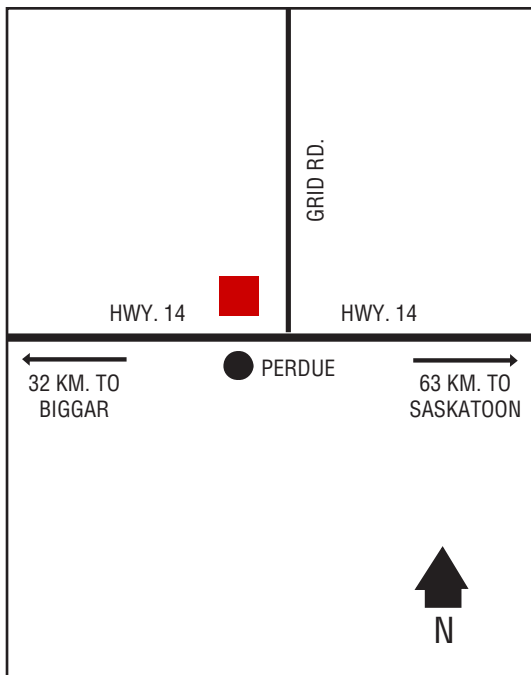

Perdue

52 03 34.97N
107 32 38.53W

**Feudal Co-operative
Association Limited**
Highway 14
306-237-4639 (Admin.)

Next Cardlock Locations (km)

E - Saskatoon.....63
W - Biggar.....32

SK

D, MD, R, CS, ST (Oil available during C-Store hours)
C-Store Hours: 7 am – 10 pm (Mon. – Sat.) RR
8 am – 10 pm (Sun.) RR