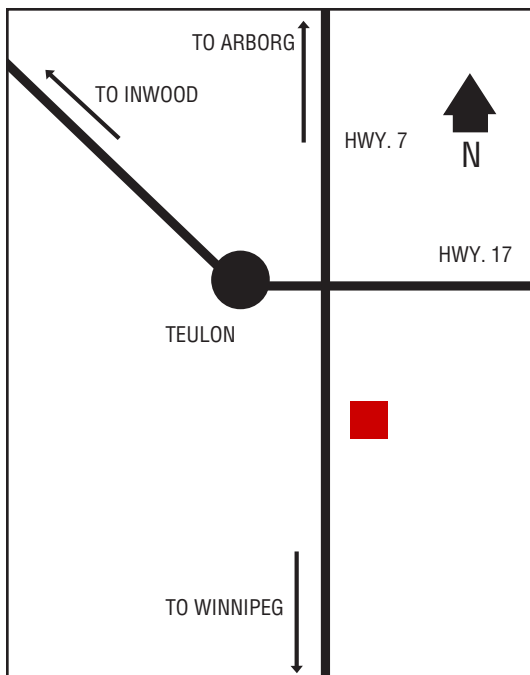

## Next Cardlock Locations (km)

N - Arborg..... 61

S - Winnipeg..... 61

MB

D, MD, MR, T, ST

During Store Hours: R, M, P, PR, RR, CS, O