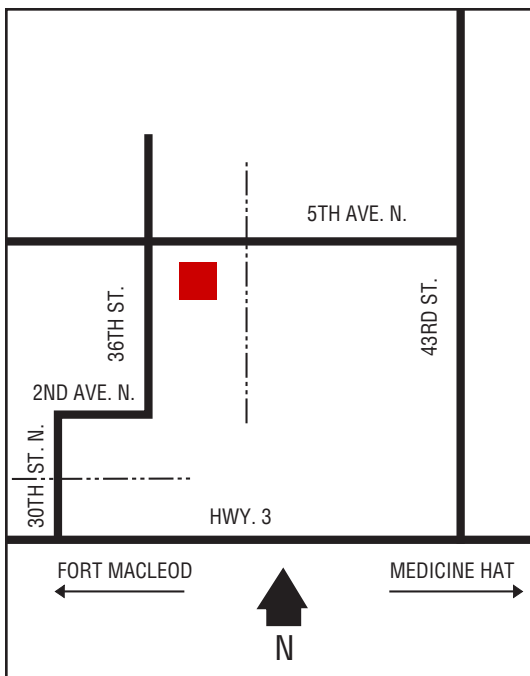

Lethbridge

49 42 19.14N
112 47 11.74W

South Country Co-op

3602 - 5th Avenue N.

403-320-1188

(Retail Petro. and Admin.)

Next Cardlock Locations (km)

N - Arrowwood.....135

E - Taber.....50

W - Pincher Creek.....100

AB

D, MD, DEF, R, MR, TH, ST, FC

8 am – 5 pm (Mon. – Fri.) RR, S, O

8 am – 5 pm (Sat.) April 1 – September 30