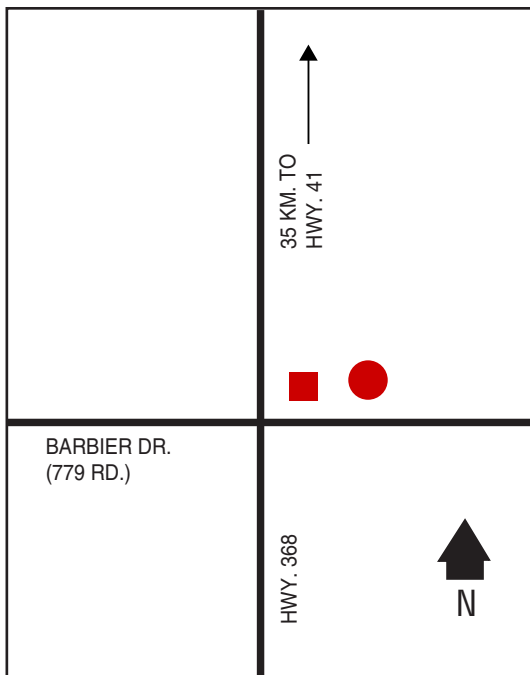

## Next Cardlock Locations (km)

N - Naicam.....60  
NE - Melfort..... 40  
S - Lake Lenore .....33  
W - Middle Lake.....60

SK

D, MD, R, P, ST

Store Hours: 8 am – 8 pm CS, RR, PR, O