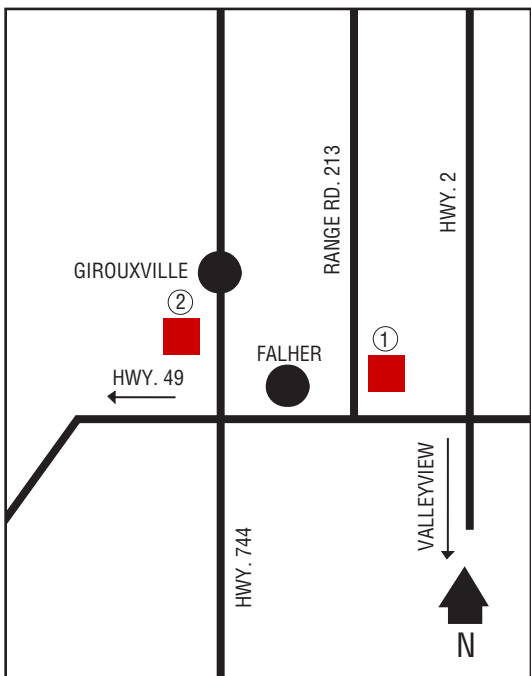

## Next Cardlock Locations (km)

N - St. Isidore.....80

E - Athabasca.....325

S - Valleyview.....85

W - Rycroft.....94

① D, MD, R, MR, OP, TH, ST

② D, MD, R, MR, OP, TH

C-Store 8:30 am – 5:30 pm (Mon. – Sat.)