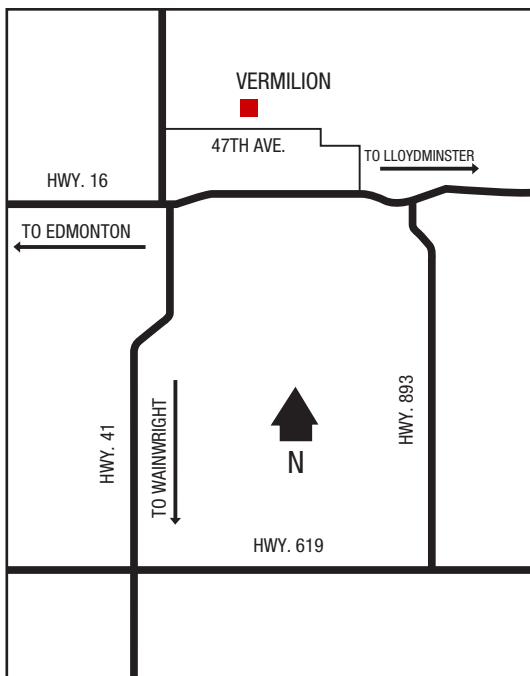

Vermilion

53 21 00.75N
110 51 04.98W

Cornerstone Co-operative
4518 - 47th Avenue
780-853-4337 (Petro.)

Next Cardlock Locations (km)

N - Elk Point 61
E - Lloydminster 60
S - Wainwright 63
W - Edmonton 193

AB

D, MD, DEF, R, MR, RR, S, O, OP, ST
8 am - 5 pm