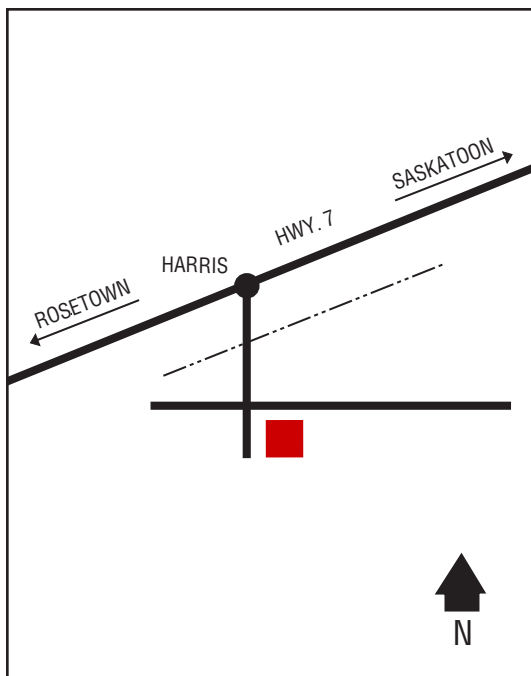

Harris

51 44 08.40N
107 34 52.90W

Feudal Co-operative Association Limited

1st Street N.
306-237-4639
(Retail Petro. and Admin.)

Next Cardlock Locations (km)

NE - Delisle 38
SW - Rosetown.....36

SK

MD, R, T

Hazenmore

49.6 86 12N
107.127 76W

Grassroots Co-operative Ltd.
216 Main Street
306-264-5122

Next Cardlock Locations (km)

N - Hodgeville.....	61
E - Woodrow.....	31
S - McCord.....	50
W - Pontix.....	29