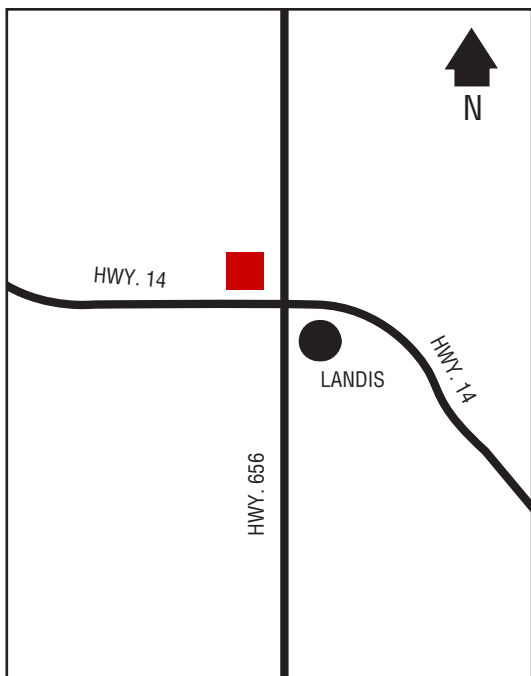

Landis

52 12 04.04N
108 27 33.12W

Central Plains Co-operative Limited
Highway 14 W
306-658-2234

Next Cardlock Locations (km)

SE - Biggar.....37
NW - Wilkie 34

SK

R, MD, D, TH, ST

Langenburg

50 50 47.26N
101 42 45.81W

The Churchbridge Co-op
Association Limited

Highway 16 W.
306-896-2533

Next Cardlock Locations (km)

E - Russell, MB.....	20
S - Moosomin.....	85
W - Melville.....	80
NW - Yorkton.....	71