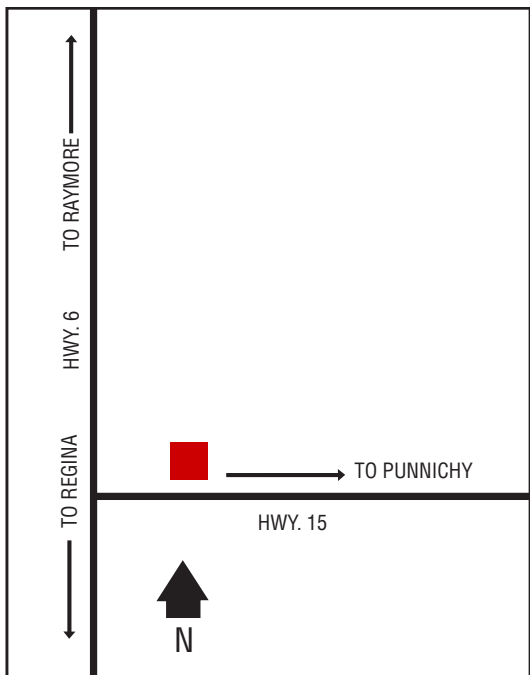

Raymore

51 24 37.16N
104 32 13.22W

Last Mountain Co-operative Limited
Highway 6 & Highway 15
306-746-2019

Next Cardlock Locations (km)

N - Wynyard 63
E - Ituna 80
S - Regina 114
W - Nokomis 44

SK

D, MD, R, ST