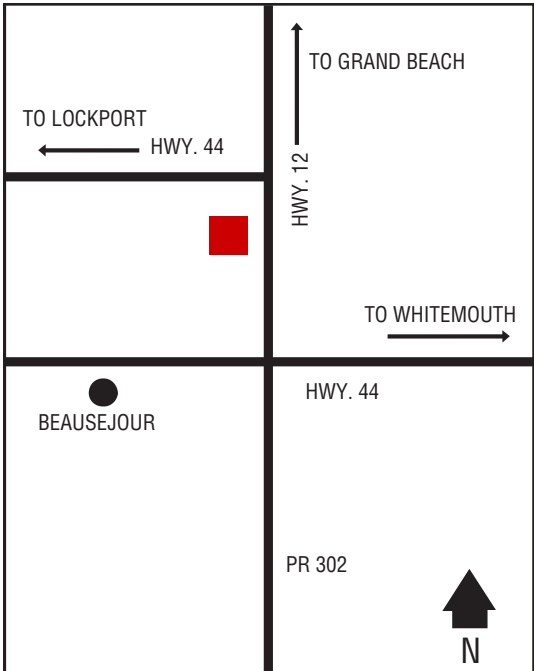

Beausejour

50 04 18.53N
96 30 00.59W

Beausejour Consumers Cooperative Limited

1046 Selch St
204-268-2605 (Admin.)
204-268-1824 (Petro.)

Next Cardlock Locations (km)

SW - Winnipeg 56

D, MD, R, MR, RR, T, ST