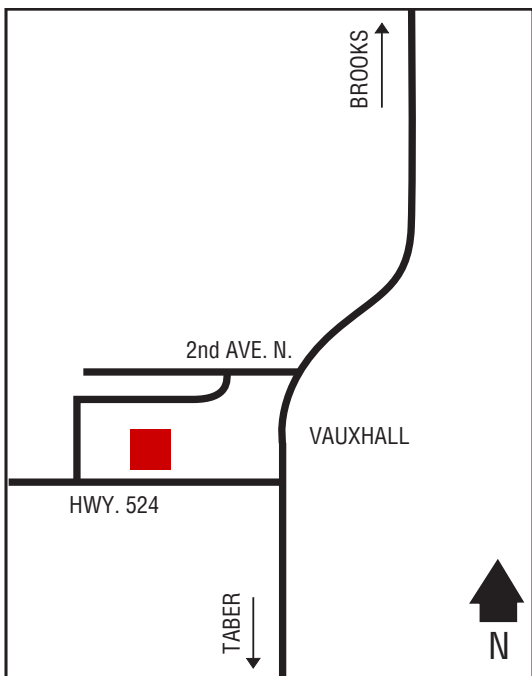

Vauxhall

50 03 57.88N
112 05 55.81W

South Country Co-op Limited
205 - 1st Avenue
403-654-2137
(Retail Petro. and Admin.)

Next Cardlock Locations (km)

N - Brooks.....69
S - Taber 35

AB

D, MD, R, MR, O, OP, TH, ST

Store Hours: 8 am – 5:30 pm (Mon. – Fri.)

8 am – 5 pm (Sat.) RR, TS, FC