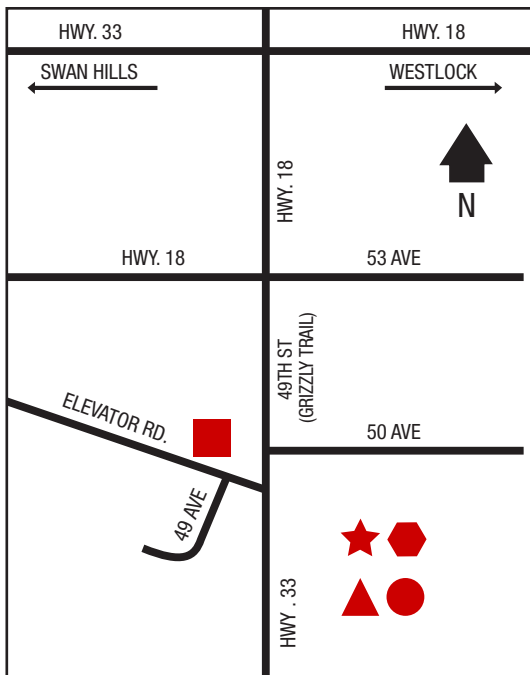

## Next Cardlock Locations (km)

E - Legal .....73  
S - Stony Plain .....150  
SW - Mayerthorpe .....65

AB

D, MD, R, MR, ST