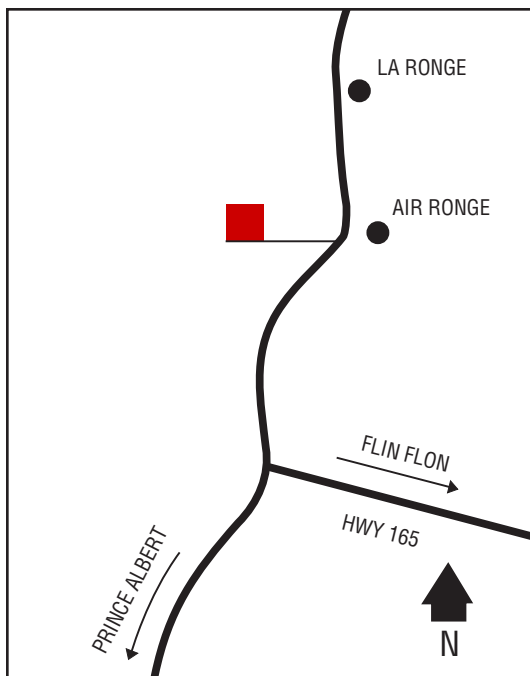

Air Ronge

55 05 10.60N
105 19 13.93W

Lake Country Co-operative Association Limited

302 Fairchild Road
306-425-1252 (La Ronge)
306-764-6488 (Petro.)
306-764-9393 (Admin.)

Next Cardlock Locations (km)

NE - Creighton 324
S - Prince Albert 230

D, R, TH, ST

Store Hours: 7 am – 11 pm Daily for RR, CS