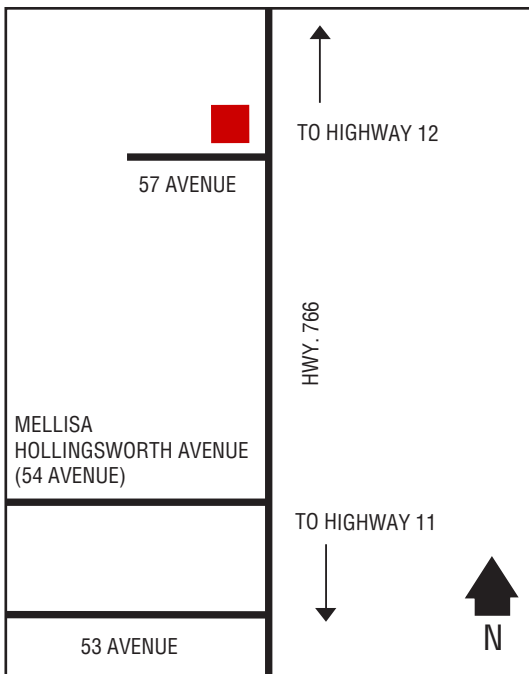

Eckville

52 21 57.09N
114 21 43.55W

Central Alberta Co-op Ltd.

4804 - 57th Avenue
403-746-2100
403-746-2011

Next Cardlock Locations (km)

N - Rimbey 40
E - Lacombe.....56
S - Spruce View 40
W - Rocky Mountain
House 40

AB

D, MD, R, TH, ST

Agro Centre: 8 am – 6 pm (Mon. – Sat.)

Edmonton

53 35 32.92N
113 36 58.09W

North Central Co-operative Association Ltd.

13210 - 170th Street
780-963-0500
(Retail Petro. and Admin.)

Next Cardlock Locations (km)

N - Legal.....	51
E - Vermilion.....	193
S - Leduc.....	37
W - Valemount, BC....	480