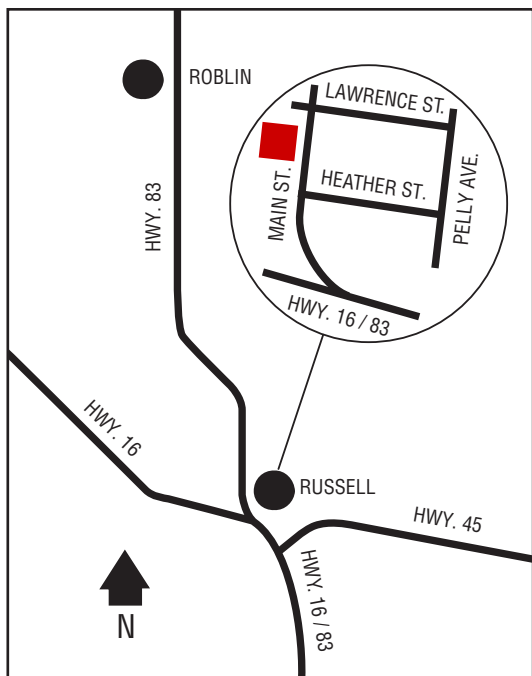

## Next Cardlock Locations (km)

N - Roblin.....	52
E - Gladstone .....	202
S - Langenburg, SK .....	20
W - Virden .....	121

D, MD, R, MR, M, P, PR, RR, CS, T, TD, TH, ST  
C-Store Hours: 7 am – 11 pm