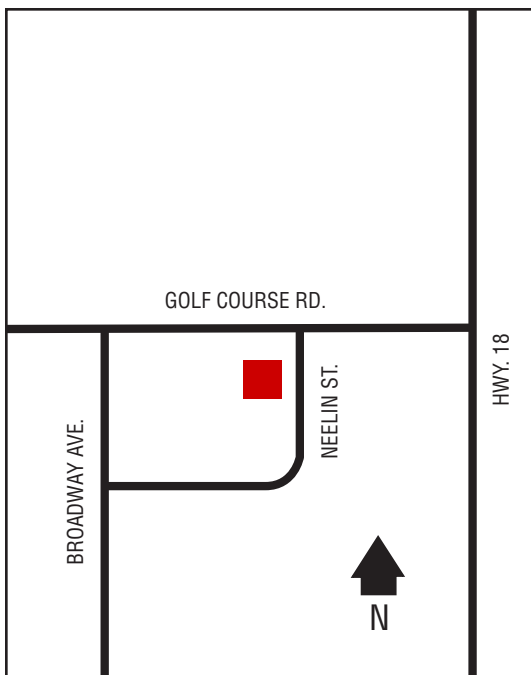

Killarney

49 11 07.87N
99 39 11.71W

Boundary Consumers Co-op Ltd.

15 Neelin Street
204-523-5051 (Petro. Dept.)
204-523-6124 (Petro. Mgr.)

Next Cardlock Locations (km)

N - Glenboro..... 75
E - Pilot Mound 90
W - Boissevain..... 40

MB

D, MD, R, MR, OP, TH, ST