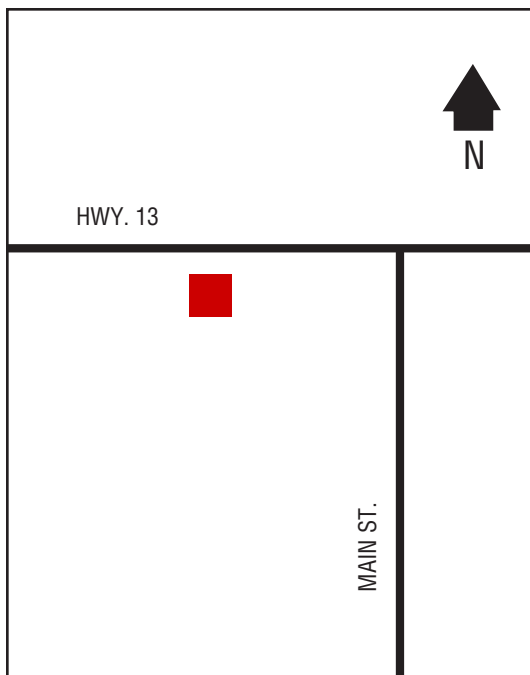

## Next Cardlock Locations (km)

E - Carlyle ..... 18  
W - Weyburn ..... 100

SK

D, MD, R, S, CS, T, OP, TH, ST, FC

C-Store Hours: 6 am – 10 pm Daily for RR, PR, O

Agro Centre 8 am – 5 pm (Mon. -Fri.)