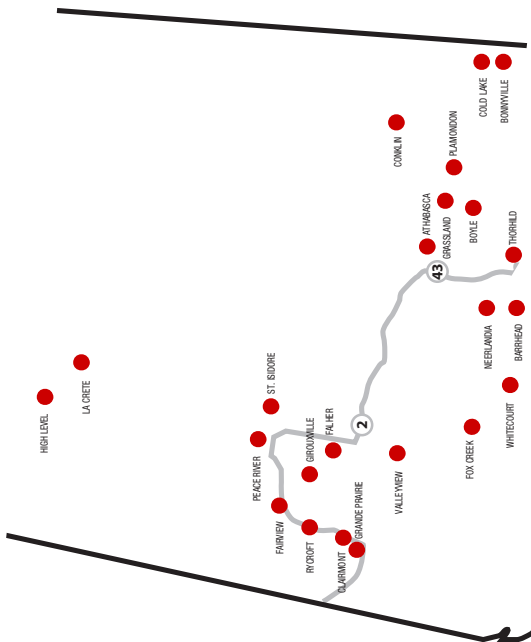

NORTHERN ALBERTA

AB