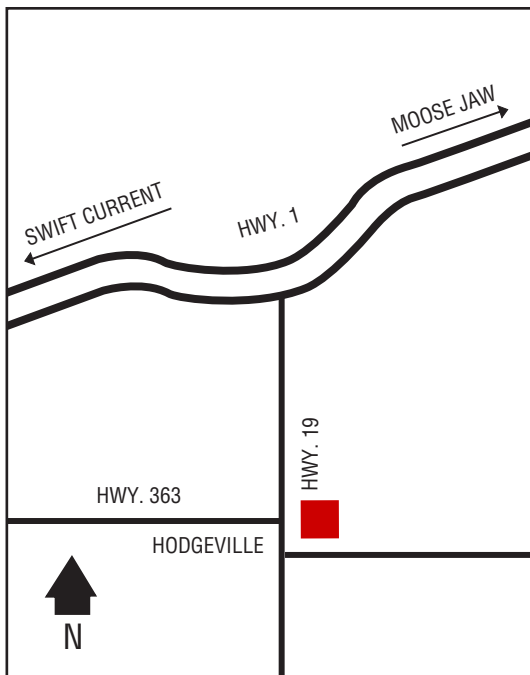

## Next Cardlock Locations (km)

N - Morse..... 40  
E - Shamrock.....30  
SW - Ponteix.....108

D, MD, R

Store Hours: 9 am – 12 noon and

1 pm – 6 pm (Mon. – Sat.) RR, CS, TS, FC