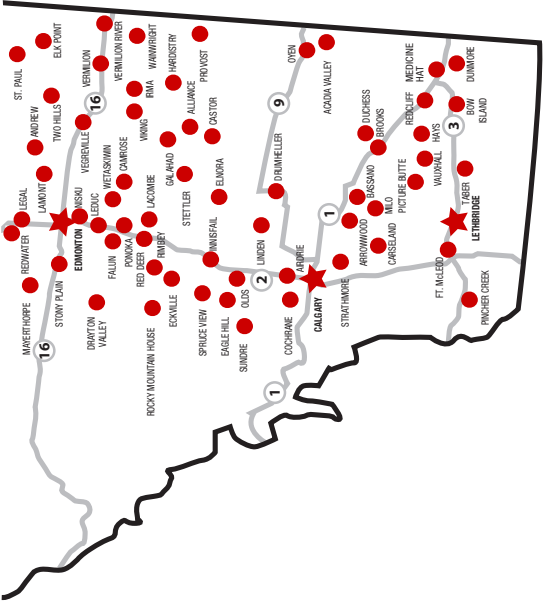

SOUTHERN ALBERTA

AB