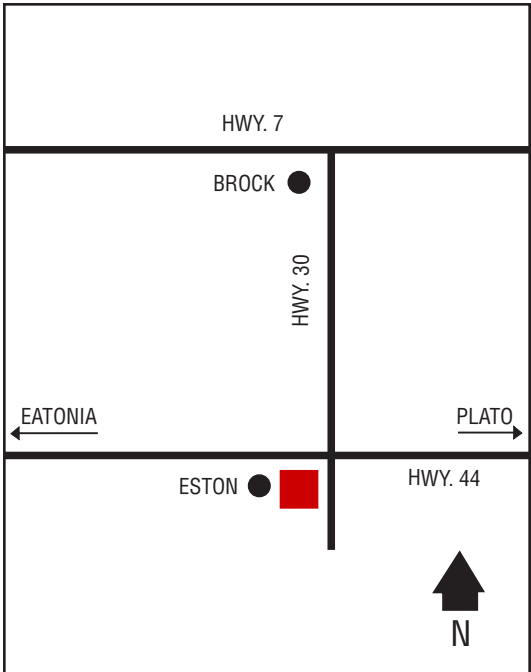

Eston

51 15 32.40N
108 75 62.80W

Central Plains Co-operative Association Ltd.

210 Railway Avenue W.
306-962-3647

Next Cardlock Locations (km)

NE - Rosetown 94
S - Kyle.....87
W - Eatonia 51

SK

D, R