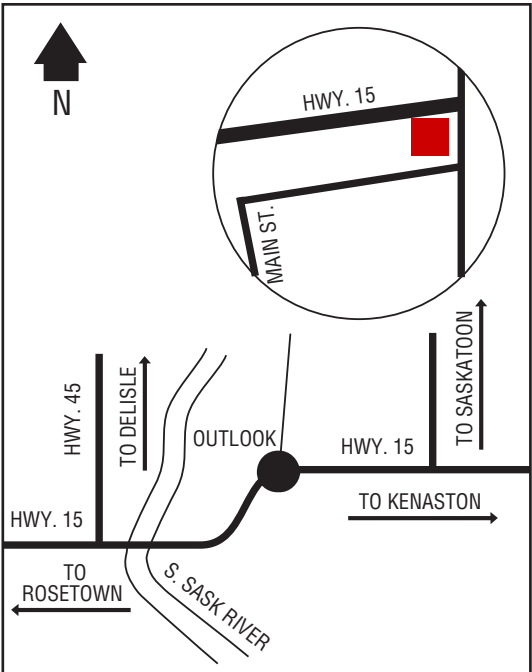

Outlook

51 29 18.58N
107 02 58.72W

Riverbend Co-operative Ltd.
Highway 15 & 100 Saskatchewan Rd.
306-867-8655

Next Cardlock Locations (km)

N - Saskatoon.....93
E - Kenaston.....54
S - Lucky Lake 70
W - Rosetown 74

SK

D, MD, R, TH, ST