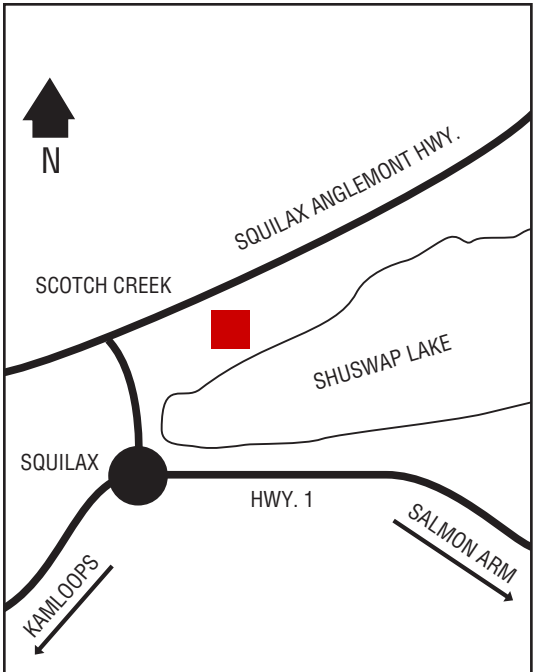

## Next Cardlock Locations (km)

N - Valemount..... 414  
E - Canoe..... 60

BC

D, MD, R, MR, P