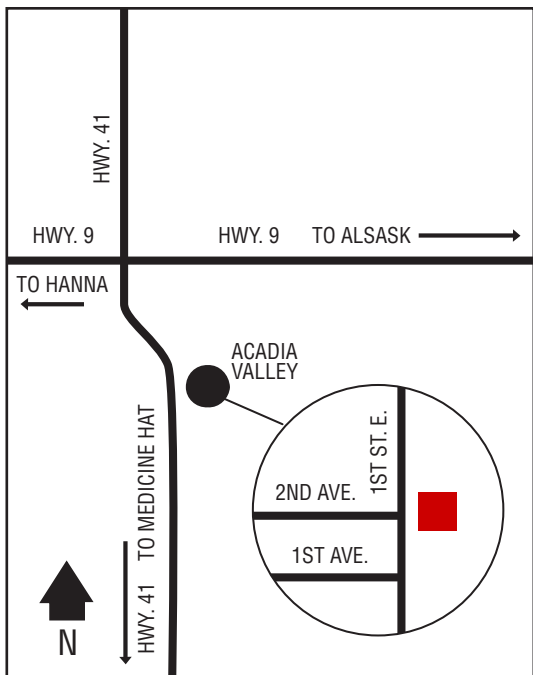

Acadia Valley

51 09 28.34N
110 12 33.90W

South Country Co-op Limited

104 2nd Ave E
403-528-6600
403-502-1591
403-502-5917

Next Cardlock Locations (km)

N - Oyen 32
S - Medicine Hat 157

AB

D, MD, R, MR

Airdrie

51 17 27.98N
113 59 28.04W

**Calgary Co-operative
Association Limited**
208 East Lake Blvd NE
403-912-3711 (Retail Petro.)

Next Cardlock Locations (km)

N - Olds.....	63
E - Strathmore.....	70
S - Calgary	30
W - Cochrane.....	49