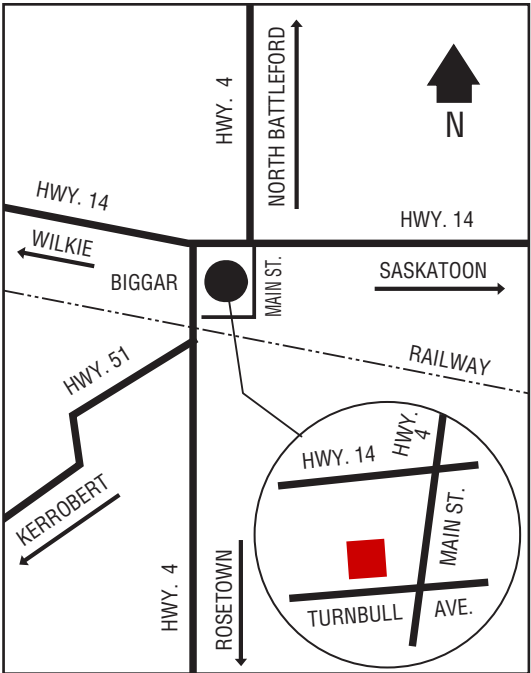

Biggar

52 03 43.91N
107 58 53.39W

The Duperow Co-operative Association Limited

Turnbull Avenue
306-948-2706 (Admin.)

Next Cardlock Locations (km)

N - N. Battleford.....96
E - Perdue.....32
S - Rosetown.....60
NW - Landis 37

SK

D, MD, R