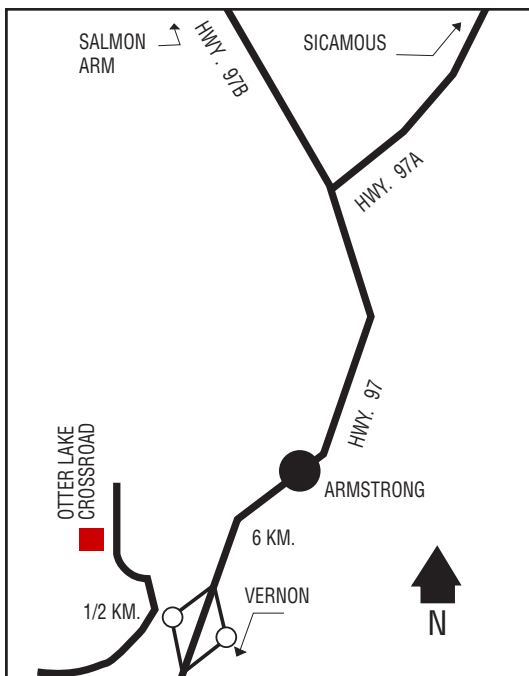

## Next Cardlock Locations (km)

N - Canoe..... 40  
E - Cochrane, AB ..... 517  
SW - Aldergrove..... 350

BC

D, MD, R, MR, RR, ST, S  
Office Hours: 8 am – 4:30 pm (Mon. – Fri.)