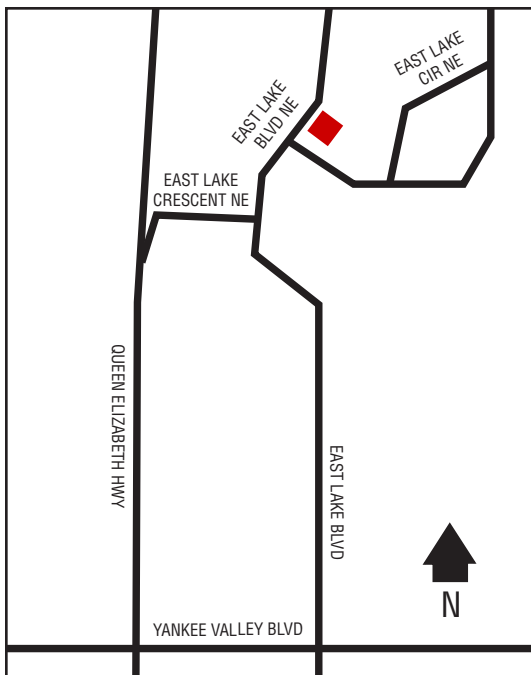

Airdrie

51 17 27.98N
113 59 28.04W

**Calgary Co-operative
Association Limited**
208 East Lake Blvd NE
403-912-3711 (Retail Petro.)

Next Cardlock Locations (km)

N - Olds.....	63
E - Strathmore.....	70
S - Calgary	30
W - Cochrane.....	49

AB

DEF, R, MR, MD, D, TH, ST