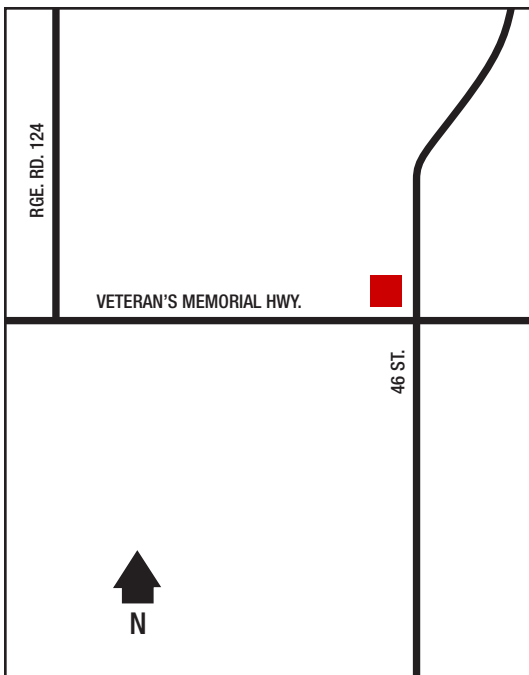

Two Hills

53 42 54.07N
111 43 59.74W

Cornerstone Co-operative Limited
5401 46 Street
Phone: 780-645-1728

Next Cardlock Locations (km)

N - St. Paul 60
E - Elk Point 77
S - Vegreville 45
W - Lamont 74

AB

D, MD, R, MR