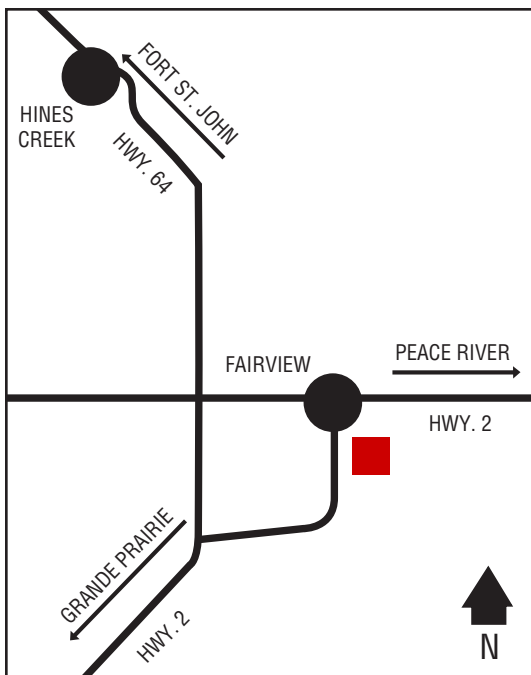

## Next Cardlock Locations (km)

E - St. Isidore .....100  
S - Grande Prairie.....117  
W - Ft. St. John, BC.....200

AB

D, MD, R, MR, RR, S, OP, TH, ST