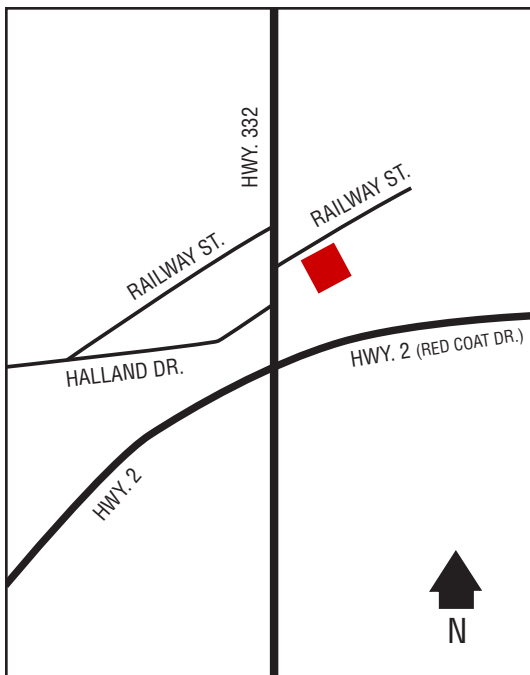

Marquette Consumers Cooperative Ltd.

150 Railway Street
204-735-2382

Next Cardlock Locations (km)

E - Ste. Anne.....	80
SE - Morris.....	85
W - Elm Creek.....	29
NW - Headingly.....	19

MB

D, MD, R, RR, TH

Agro Centre Hours: 8:30 am – 5:30 pm (Mon.-Fri.)