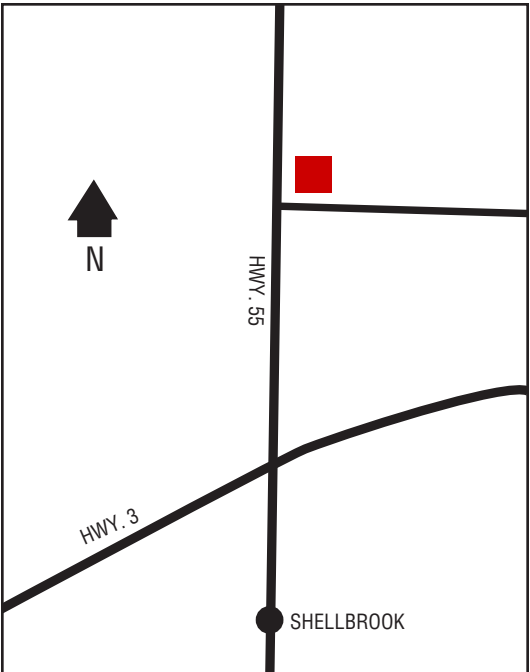

## Next Cardlock Locations (km)

N - Canwood .....24  
E - Prince Albert .....47  
S - Marcelin ..... 44  
W - Spiritwood.....82

SK

R, P, MD, D, TH, ST