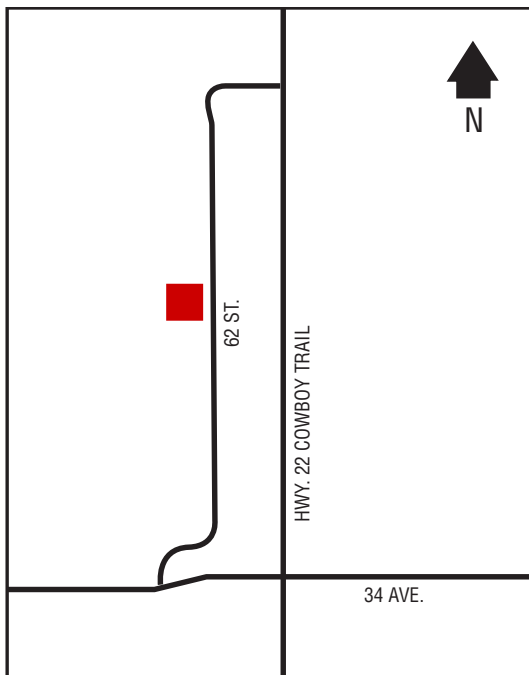

## Next Cardlock Locations (km)

N - Mayerthorpe..... 91

E - Leduc..... 105

S - Rocky Mountain

House ..... 108

W - Valemount ..... 428

AB

R, MR, MD, D, DEF, ST