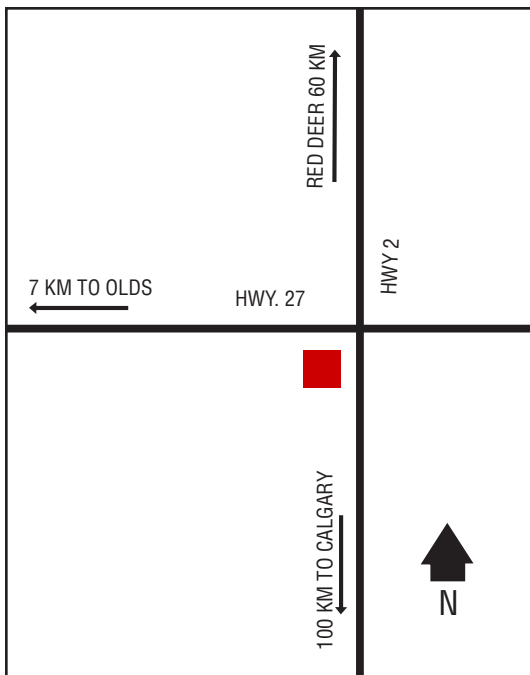

Olds

51 47 37.54N
114 02 13.83W

Westview Co-op Assoc. Ltd.
3-32580 Range Road 11
403-556-3335

Next Cardlock Locations (km)

N - Innisfail.....	29
SE - Linden.....	60
S - Calgary	90
W - Eagle Hill.....	32

AB

D, MD, DEF, R, MR, RR, S, OP, ST