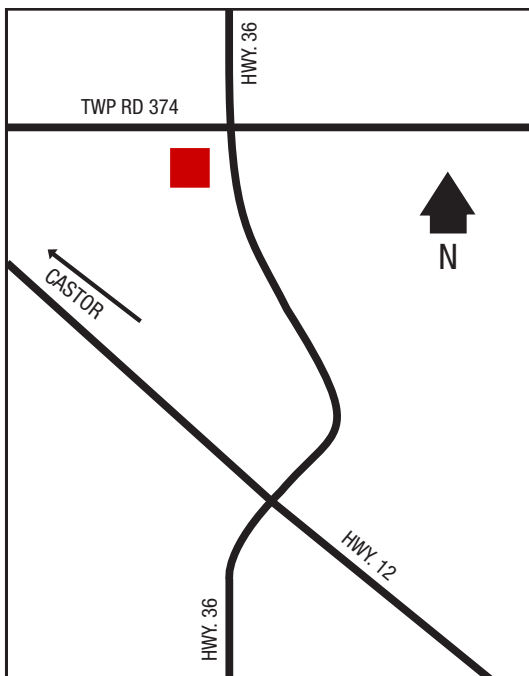

Castor

59 19 31.52N
111 86 07.44W

Central Alberta Co-op
9 Crowfoot Crossing
403-882-7907

Next Cardlock Locations (km)

N - Killam, AB 71
E - Kindersley, SK 266
S - Stettler, AB 59
W - Oyen, AB 175

AB

M, R, P, MR, MD, D, OP, TH, ST, O, S, RR, CS
C-Store Hours: 7 am – 9 pm

Clairmont

55 15 22.25N
118 47 59.77W

New Horizon Co-op

9701 - 102 Street
780-539-3999

Next Cardlock Locations (km)

N - Rycroft.....	65
E - Valleyview	105
S - Dawson Creek	115
W - Grande Prairie.....	6