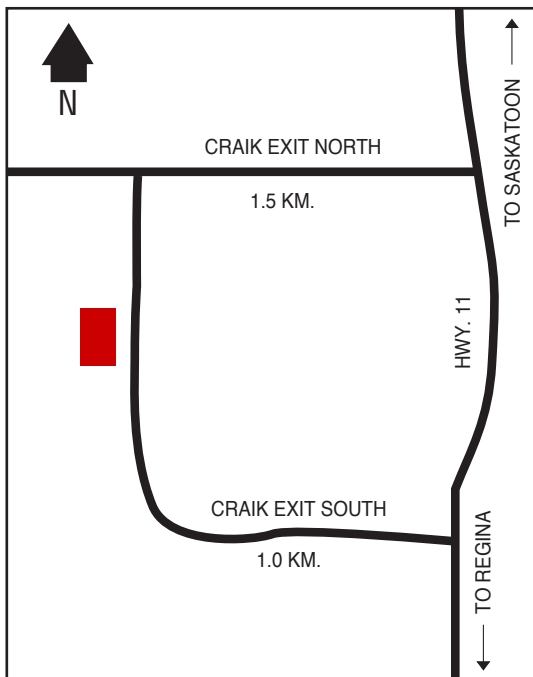

## Next Cardlock Locations (km)

SE - Regina..... 116  
NW - Davidson .....28

D, MD, R  
Hours: 7 am – 6 pm (Mon. – Sat.)  
Closed Sun.