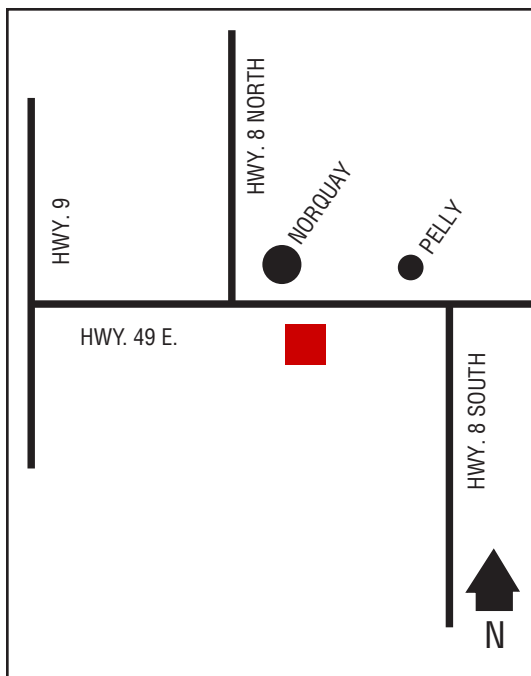

Norquay

51 52 52.08N
102 05 14.13W

Norquay Co-operative Association Limited

13 Highway 49 E.
306-594-2215
306-594-7592 (After Hours)

Next Cardlock Locations (km)

NE - Swan River, MB 77
S - Veregin.....36
NW - Preeceville..... 44

D, MD, R, P, ST, CS, FC, O, OP, PR
Store Hours: 8:30 am – 5:30 pm (Mon. – Sat.)
Call after-hours number if service is required