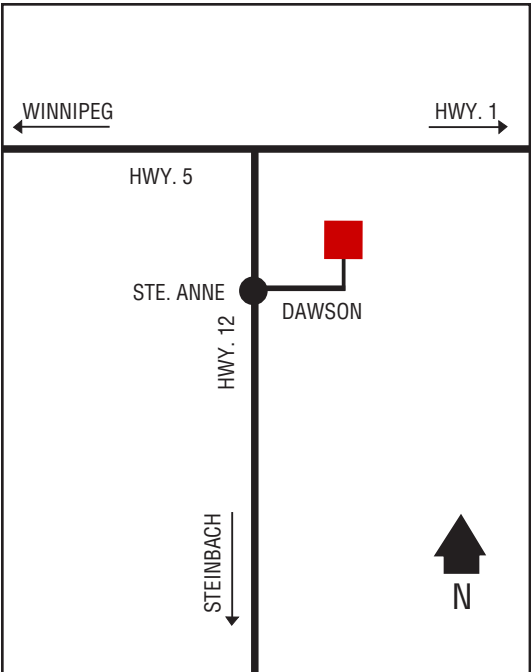

Ste. Anne

49 40 27.63N
96 39 27.92W

Clearview Co-op Limited
113 Dawson Road
204-346-2667 (Retail Admin.)

Next Cardlock Locations (km)

N - Beausejour 56
S - Steinbach..... 16
NW - Winnipeg.....27

D, MD, R, MR, ST
7 am – 7 pm (Mon. – Fri.)
8 am – 4 pm (Sat.) RR, CS