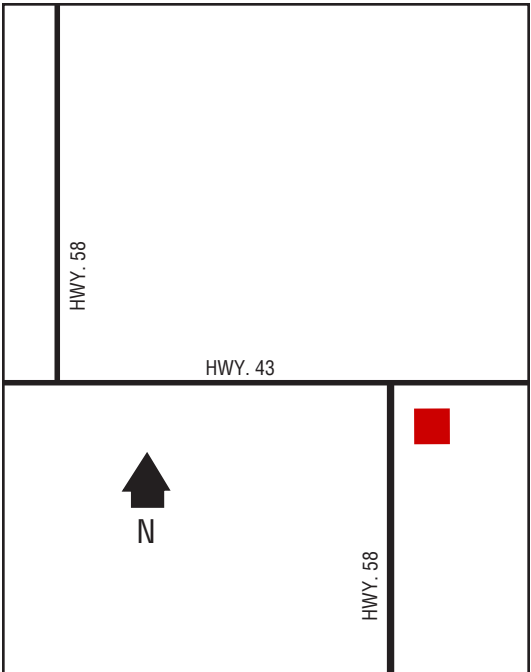

## Next Cardlock Locations (km)

N - Shamrock.....38  
S - Woodrow.....32

SK

D, MD, R, P, RR, TH, ST