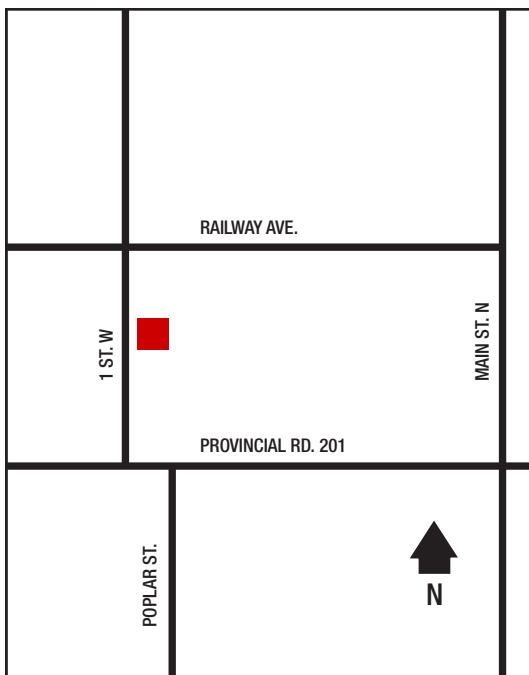

### Next Cardlock Locations (km)

N - Grunthal ..... 51  
E - Piney South  
Junction ..... 63  
W - Dominion City ..... 43

MB

D, MD, R, MR, P, RR