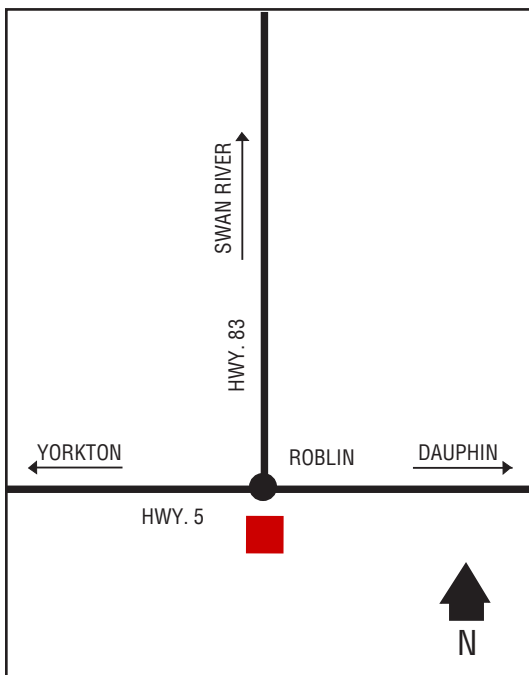

Roblin

51 13 39.86N
101 21 00.95W

Parkway Consumers Cooperative Limited

Highway 5 and Highway 83
204-937-6402 (Retail Petro.)
204-937-2248 (Retail Admin.)

Next Cardlock Locations (km)

N - Swan River..... 122
E - Gilbert Plains 63
S - Russel.....52
W - Yorkton, SK.....79

MB

D, MD, R, MR, OP, TH, ST, RR

C-Store Hours: 7 am – 11 pm Daily RR, T, O