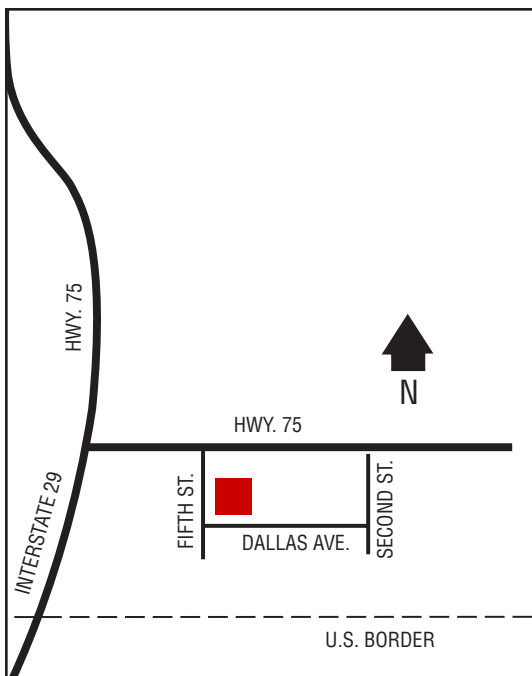

Emerson

49 00 42.10N
97 14 05.09W

Sun Valley Co-op Ltd.

373 Dallas Avenue
204-324-5546 (Retail Petro.)
204-324-6956 (Retail Admin.)

Next Cardlock Locations (km)

N - Morris 45
NE - Dominion City 19
E - South Junction 111
NW - Altona 35

MB

D, R, TH