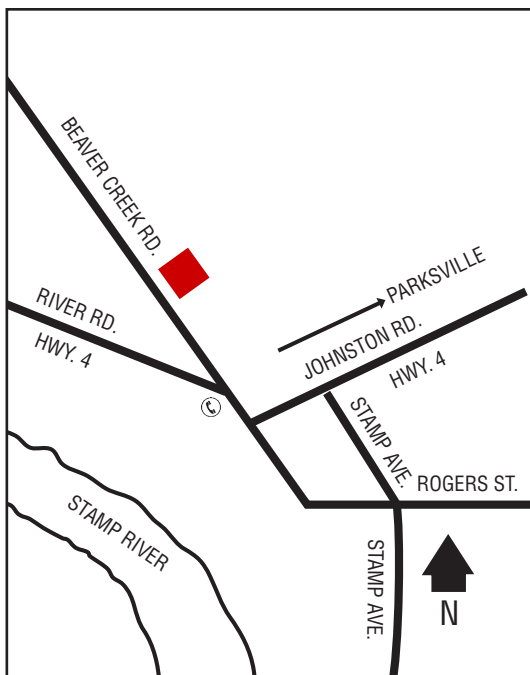

## Next Cardlock Locations (km)

E - Parksville..... 40  
W - Ucluelet..... 110

BC

D, MD, R, P, PR, RR, CS, OP

O during Store Hours: 7 am – 7 pm (Mon. – Sat.)

9 am – 6 pm (Sun.)