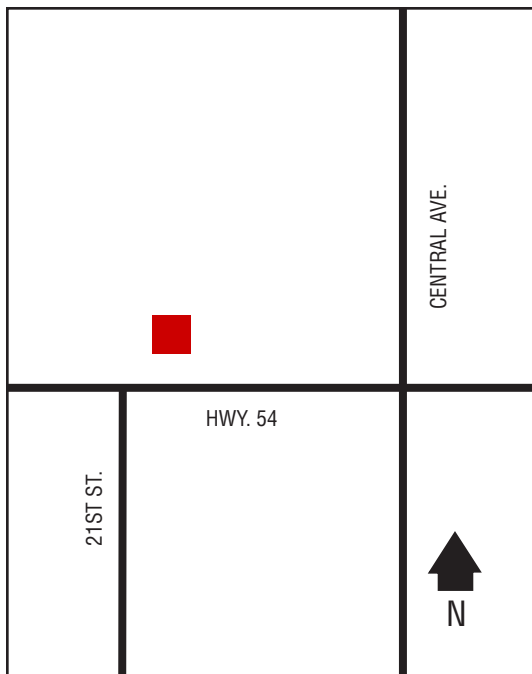

## Next Cardlock Locations (km)

N - Eckville .....	30
E - Innisfail .....	30
SE - Olds .....	52
SW - Eagle Hill .....	71
W - Rocky Mountain House .....	78

AB

D, MD, R, MR, PR, RR, CS, O, OP  
Store Hours: 6:30 am – 9 pm (Mon. – Sat.)  
7:30 am – 9 pm (Sun.)