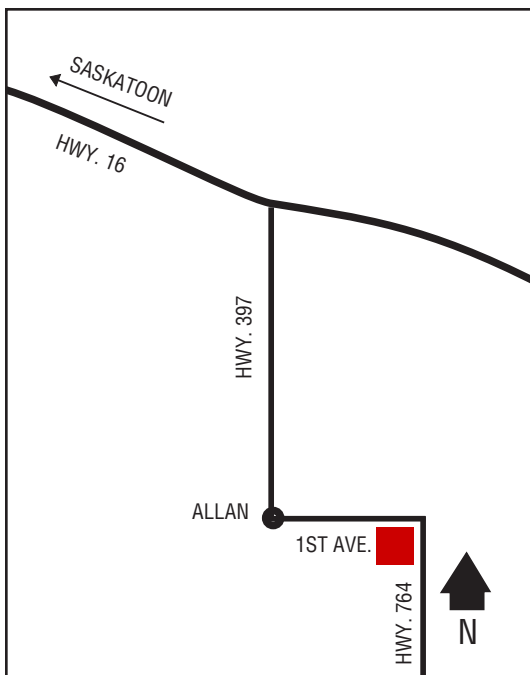

Allan

51 53 28.66N
106 03 06.66W

The Admore Co-operative Association Limited

105 - 1st Avenue
306-257-3213
(Retail Petro. and Admin.)

Next Cardlock Locations (km)

NE - Colonsay.....24
SE - Watrous.....50
NW - Saskatoon.....63

SK

D, MD, R,TH

Store Hours: 8 am – 5 pm (Mon. – Fri.) for RR, TS, FC