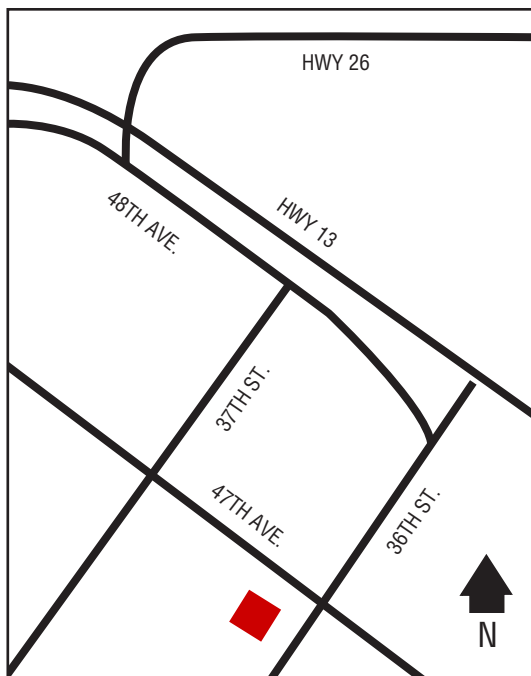

Camrose

53 00 44.06N
112 47 51.66W

Wild Rose Co-operative Association Ltd.

3611 - 47th Avenue
1-877-385-3805

Next Cardlock Locations (km)

E - Killam.....	70
S - Stettler	82
W - Wetaskiwin.....	42
NW - Leduc.....	73

AB

D, MD, R MR, S, RR, ST, DEF
Sani Dump and Free Wifi Available