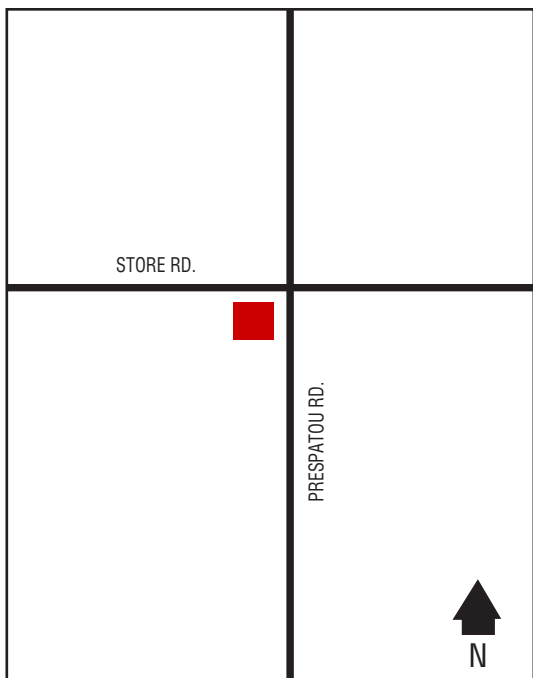

Prespatou

56.9 20 31N
121.02 25W

BC

**Fort St. John
Co-operative Association**
Prespatou Rd & Store Rd.
250-785-6181

Next Cardlock Locations (km)

S - Fort St. John 85

MR, R, MR, MD, TH, ST