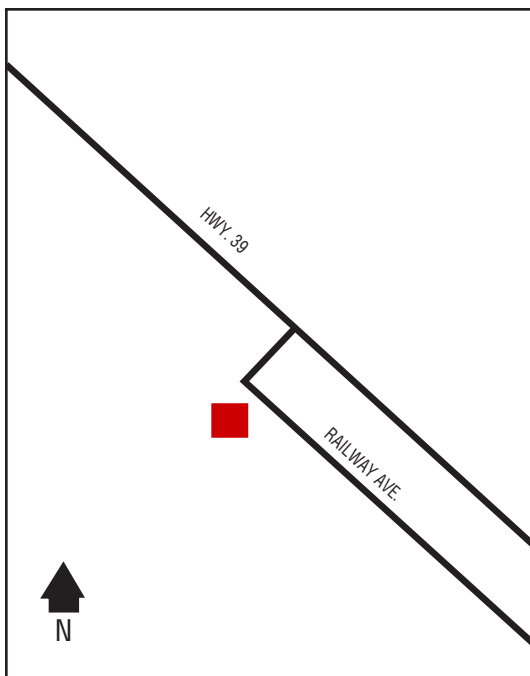

Genesis Co-operative Association Limited.

1 Railway Avenue
306-868-2133

Next Cardlock Locations (km)

N - Regina.....	32
E - Milestone.....	20
S - Avonlea	60
W - Moose Jaw.....	71

SK

R, MD, D