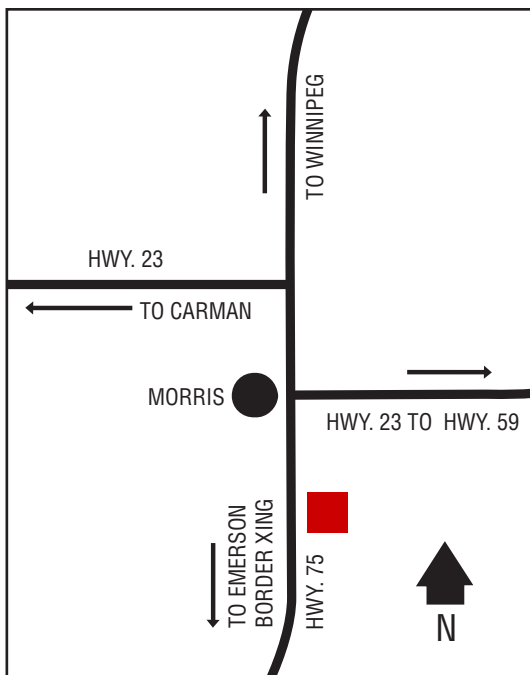

## Next Cardlock Locations (km)

N - Winnipeg..... 84

SE - Dominion City.....36

S - Emerson..... 40

SW - Altona.....42

W - Lowe Farm..... 16

MB

D, MD, R, MR, ST, DEF