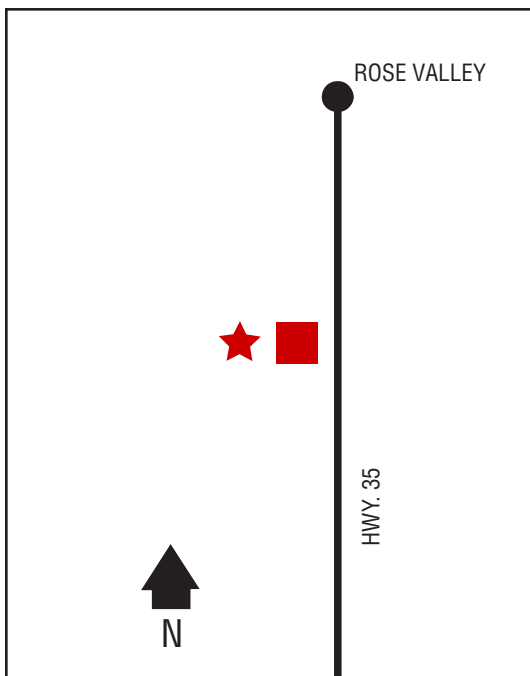

Rose Valley

52 16 51.77N
103 48 58.92W

The Archerwill Co-operative
Association Limited

Highway 35
306-322-4435

Next Cardlock Locations (km)

N - Archerwill 18
E - Kelvington 28
W - Spalding 56

SK

D, MD, R, RR, CS, O

C-Store Hours: 8 am – 6 pm (Mon. – Fri.)