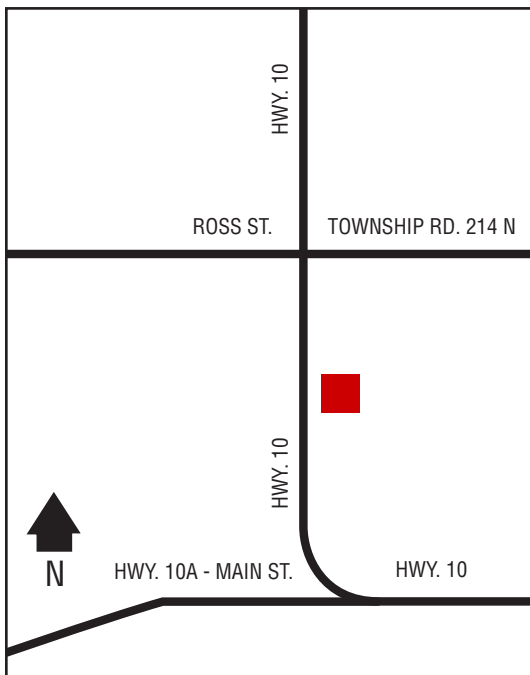

Swan River

52 06 43.73N
101 15 03.50W

Swan Valley Consumers Cooperative Ltd.

261 Kelsey Trail and Highway 10
204-734-3778

Next Cardlock Locations (km)

N - Flin Flon..... 369
E - Dauphin..... 171
S - Roblin..... 123
W - Preeceville, SK 125

MB

D, MD, R, MR, RR, CS, TH, ST