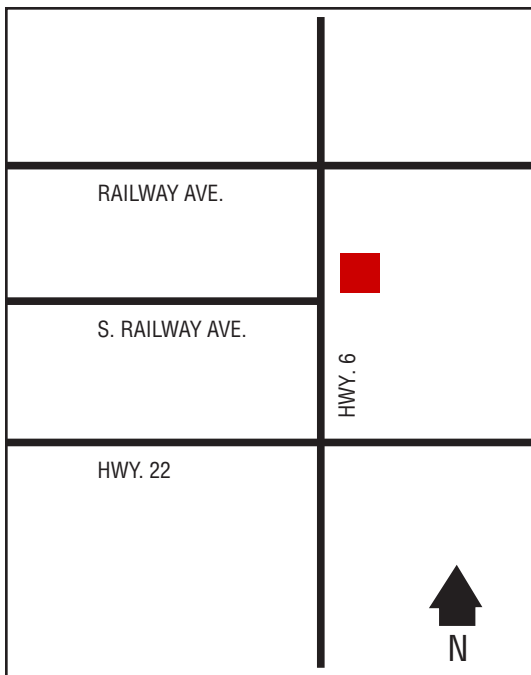

**Sherwood Co-operative
Association Limited**
Highway 6 and Highway 22
306-726-2141

Next Cardlock Locations (km)

N - Raymore	55
E - Cupar	22
S - Regina	59
W - Strasbourg	44

SK

R, MD, D
7 am – 9 pm