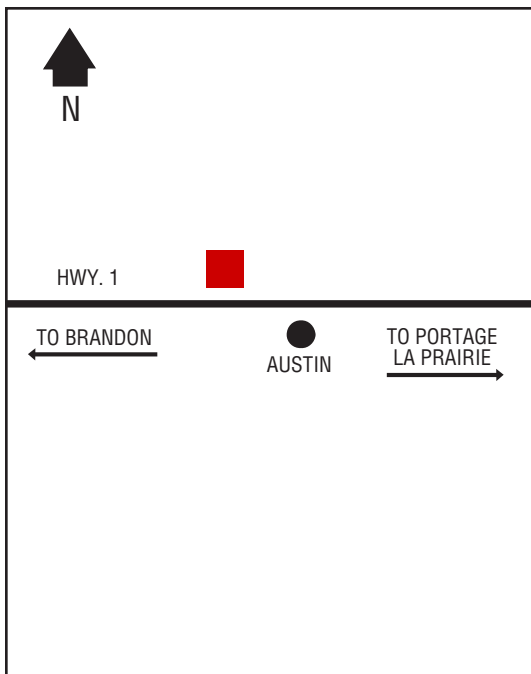

## Next Cardlock Locations (km)

N - Gladstone.....32  
E - Portage La Prairie.....47  
SE - Treherne.....60  
S - Pilot Mound .....85  
W - Brandon .....82

MB

D, MD, R, PR, RR, CS, RF, T, O, OP, TH, ST  
C-Store Hours: 7 am – 10 pm Daily: RR, CS, O