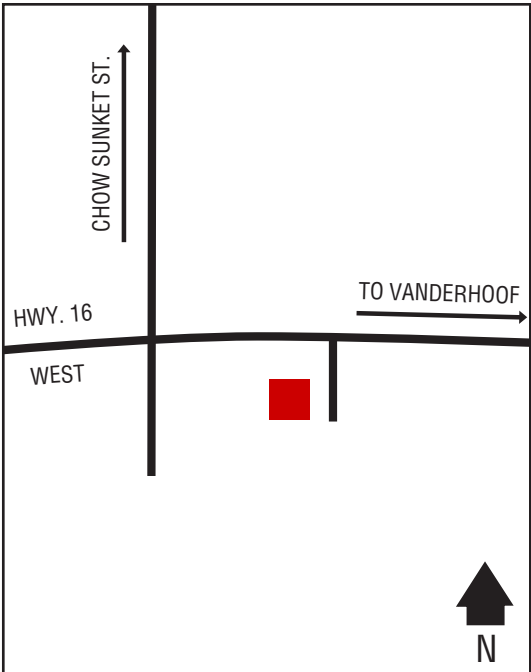

Fraser Lake

54 03 18.97N
124 50 33.31W

Four Rivers Co-operative

Highway 16
250-567-4488
1-888-545-2667 (Bulk Petro.)
250-567-4414 (Retail Admin.)

Next Cardlock Locations (km)

E - Vanderhoof.....60
W - Burns Lake 70

BC

D, MD, R, MR, OP