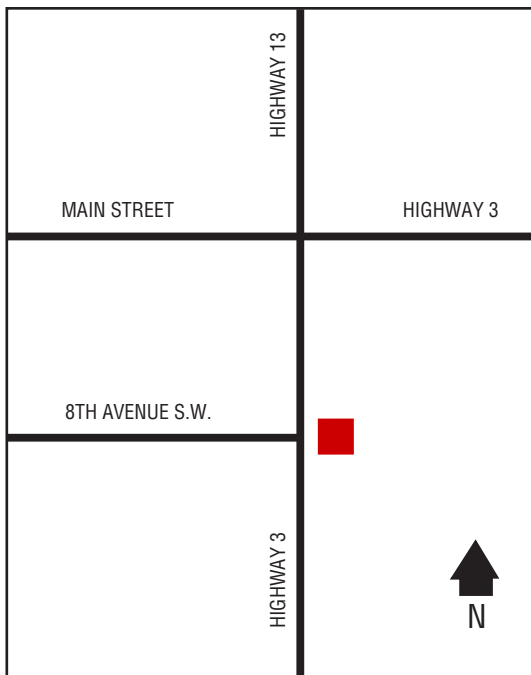

Carman

49 29 45.17N
98 00 05.48W

Homestead Consumers Co-op Ltd.

Highway 3

204-745-6702 (Retail Petro.)

204-745-2073 (Retail Admin.)

Next Cardlock Locations (km)

N - Elm Creek 23

NE - Winnipeg 88

S - Winkler 38

MB

D, MD, R, MR, T, TH, ST, OP
7 am – 11 pm Daily for RR, S

Cypress River

49 29 45.17N
98 00 05.48W

Pembina Consumers Co-op (2000) Ltd.

115 Ducker Street
204-743-2314

Next Cardlock Locations (km)

N - Austin.....	61
E - Treherne	32
S - Baldur	4
S - Glenboro.....	15