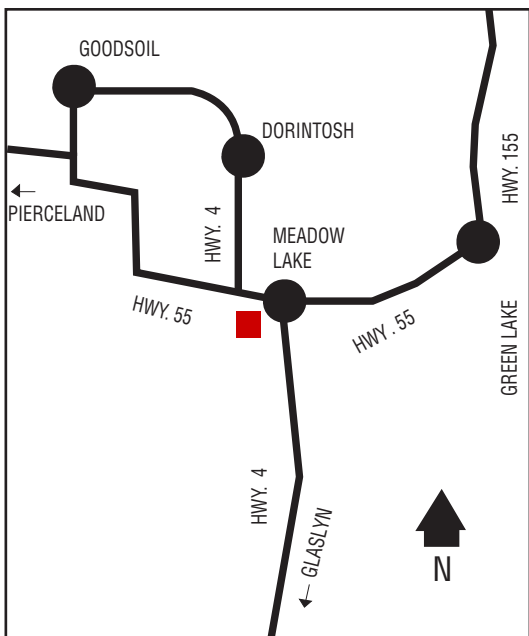

Meadow Lake

54 07 37.78N
108 27 14.32W

Meadow Lake Co-operative Association Limited

Highway 4 S.

306-236-5371 (Retail Petro.)

306-236-5678 (Retail Admin.)

Next Cardlock Locations (km)

S - Glaslyn 92

SE - Big River..... 131

NW - Goodsoil.....77

SK

D, MD, R

Farm Centre: 8 am – 6 pm (Mon. – Sat.)

for RR, S, T, TS, O, OP, ST, FC, L

Trucker Lounge open 24/7