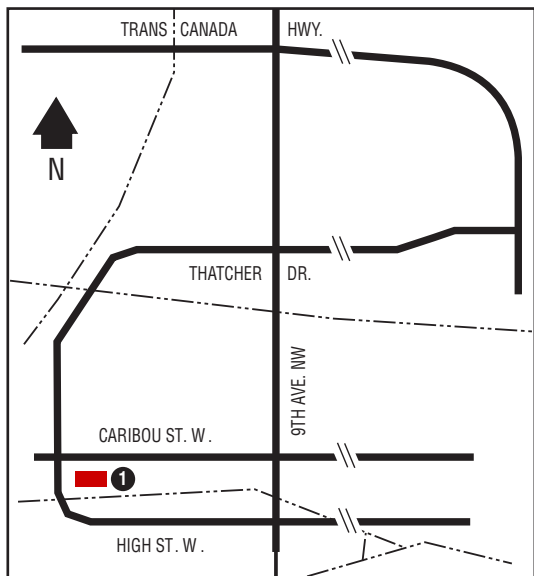

Moose Jaw

50 23 48.04N
105 34 58.08W

The Moose Jaw Co-operative Association Limited

1625 Caribou Street W.
306-692-2355 (Retail Petro.)
306-692-2351 (Retail Admin.)

Next Cardlock Locations (km)

N - Craik..... 81
E - Regina..... 72
S - Assiniboia..... 108
W - Morse..... 117

D, MD, R, T, O, ST, FC
7 am – 6 pm (Mon. – Fri.) PR, RR, FC
8 am – 5 pm (Sat.) PR, RR, FC
Noon – 5 pm (Sun.) PR, RR, FC