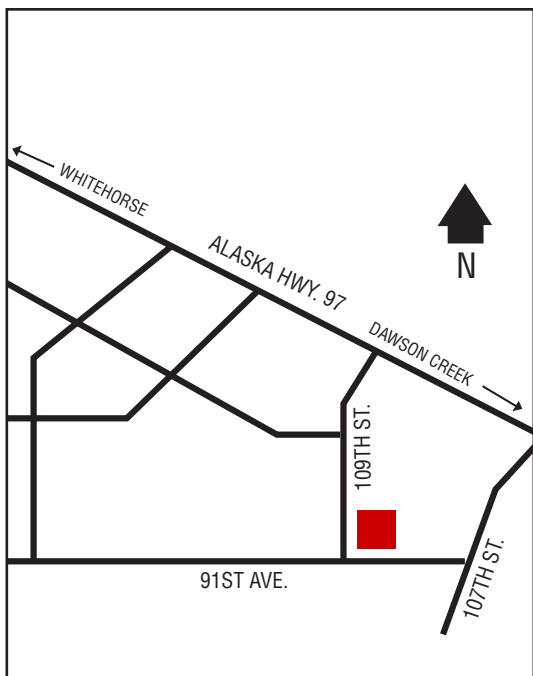

## Next Cardlock Locations (km)

E - Fairview, AB ..... 200  
SE - Dawson Creek ..... 74

D, CS, MD, DEF, R, PR, O, S, P