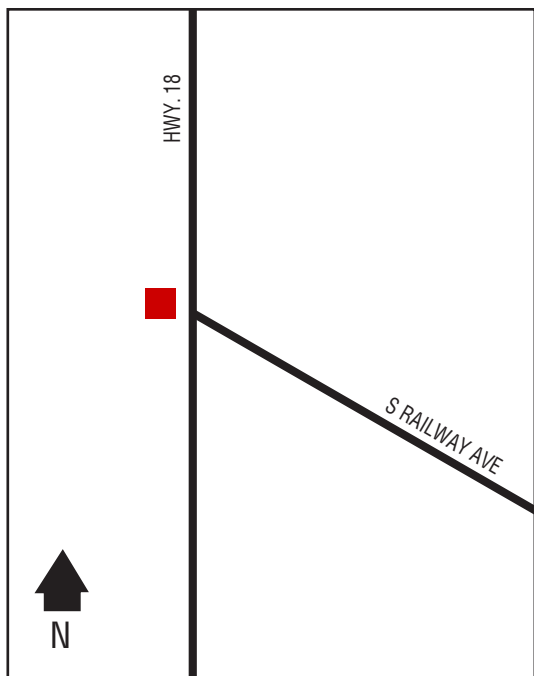

Rockglen

49 10 38.59N
105 57 5.57W

**The Rockglen Co-operative
Association Ltd.**

150 Highway 2 South
306-476-2210

Next Cardlock Locations (km)

N - Assiniboia.....54
E - Bengough.....99
W - McCord.....92

SK

R, MD, D, PR, RR, CS, TS, O, FC

C-Store Hours: 8:30 am – 5:30 pm (Mon. – Sat.)

Closed Sunday