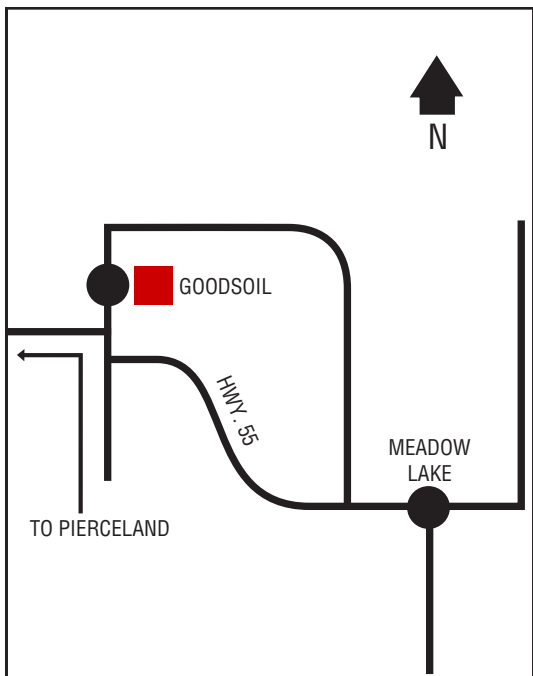

## Next Cardlock Locations (km)

E - Meadow Lake..... 77  
S - Turtleford.....128  
W - Cold Lake, AB..... 75

D, R