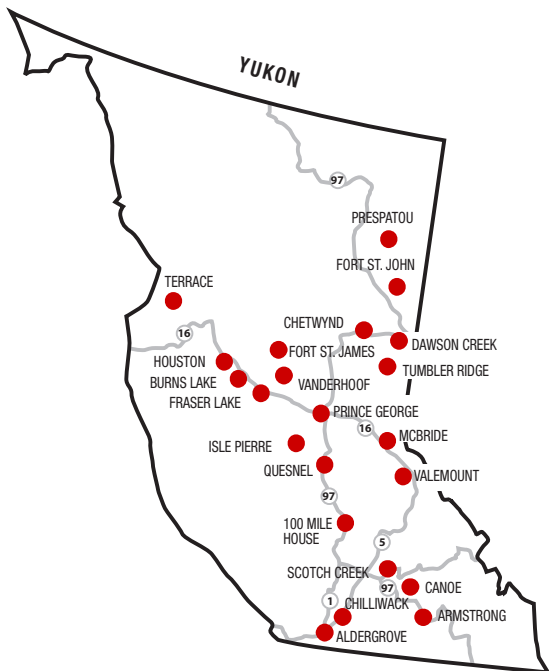

BRITISH COLUMBIA - Mainland

BC