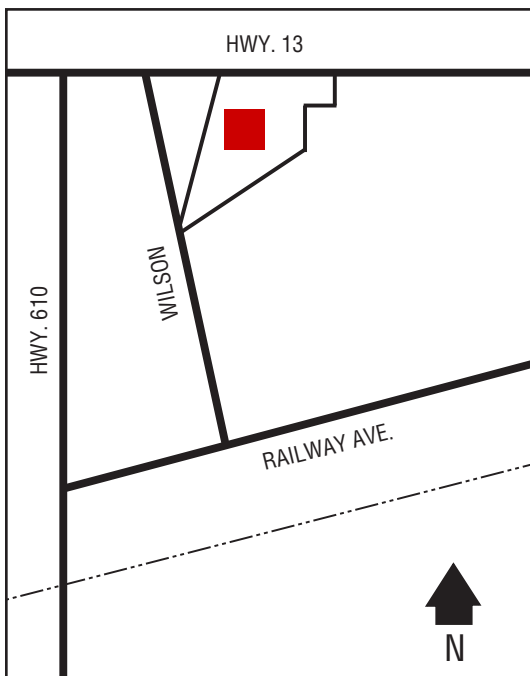

## Next Cardlock Locations (km)

N - Shamrock.....66  
NE - Moose Jaw.....160  
E - Assiniboia.....50  
W - Ponteix .....67

D, MD, R, RR, S, CS, TS, O, OP, FC

8 am – 5 pm (Mon. – Fri.)

Showers and Restroom only open during store hours