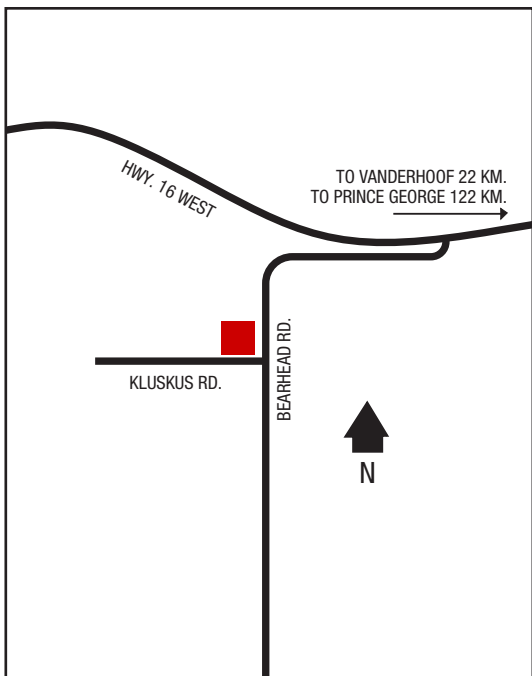

Vanderhoof

54 01 27.40N
124 19 00.43W

BC

Four Rivers Co-operative

1399 Bearhead Rd.
250-567-4488 (Retail Petro.)
1-888-545-2667 (Retail Petro.)
250-567-4414 (Retail Admin.)

Next Cardlock Locations (km)

N - Ft. St. James 90
W - Fraser Lake.....38

D, MD, R, MR (P)