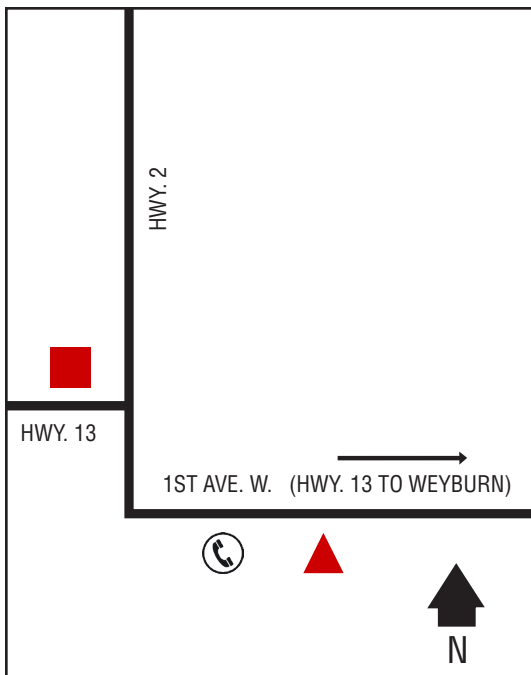

Assiniboia

49 38 26.34N
106 00 17.80W

Southland Co-operative Ltd.

Highway 2 N.

306-642-4425 (Retail Petro.)

or 1-888-642-4425 (Toll-free)

306-642-3347 (Retail Admin.)

Next Cardlock Locations (km)

N - Moose Jaw.....106

E - Ogema.....82

W - Ponteix.....117

D, MD, R, RR, S (8 am – 5:30 pm), O, OP, ST, FC (oil only during Farm Centre Hours: 7 am – 10 pm daily)