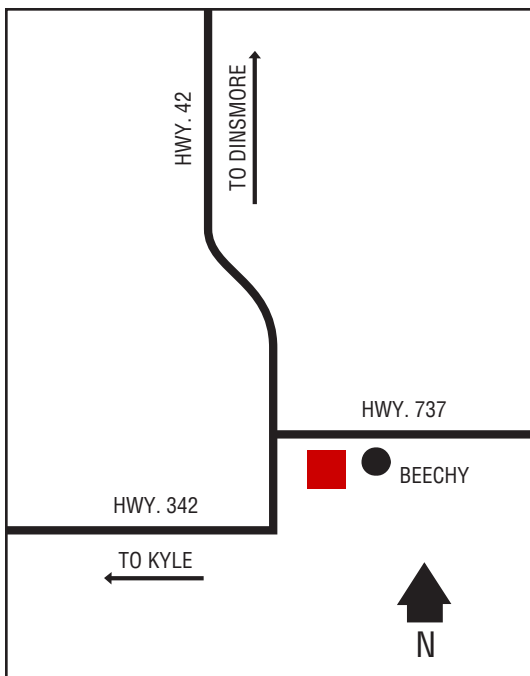

Beechy

50 52 35.03N
107 23 01.96W

Riverbend Co-operative Ltd.
Highway 342
306-859-2136

Next Cardlock Locations (km)

N - Outlook.....85
E - Lucky Lake 28
W - Kyle.....50

SK

D, MD, R, RR, O, ST, FC