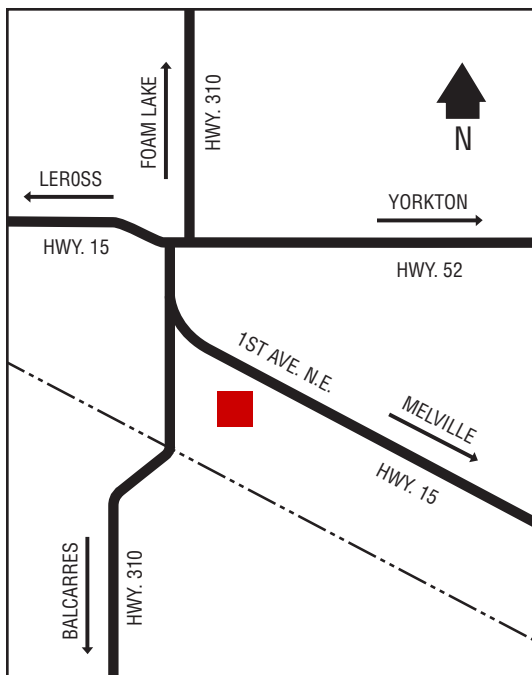

### Locations (km)

N - Kelvington.....128

E - Yorkton.....78

SE - Melville.....57

W - Nokomis.....130

D, MD, R, PR, TS, O, TH, ST, FC

Store Hours: 7 am – 6 pm (Summer)

8 am – 6 pm (Winter)