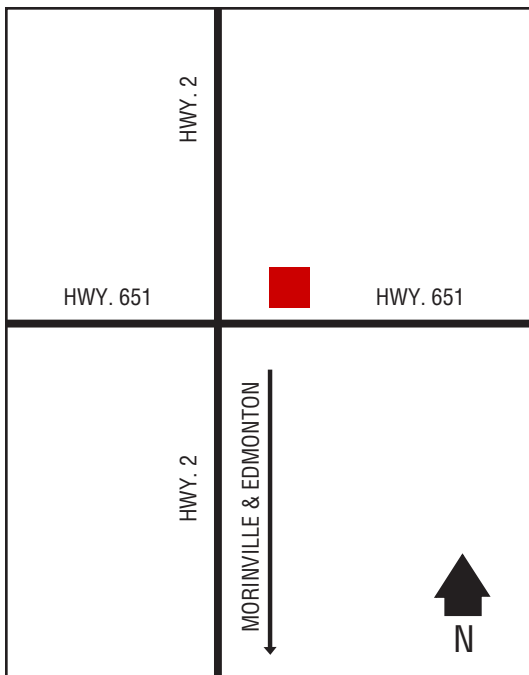

## Next Cardlock Locations (km)

NE - Thorhild.....82  
E - Andrew ..... 81  
S - Edmonton..... 51  
W - Barrhead .....73

AB

D, MD, R, MR, RR, S, O  
Store Hours: 8 am – 5 pm (Mon. – Fri.)