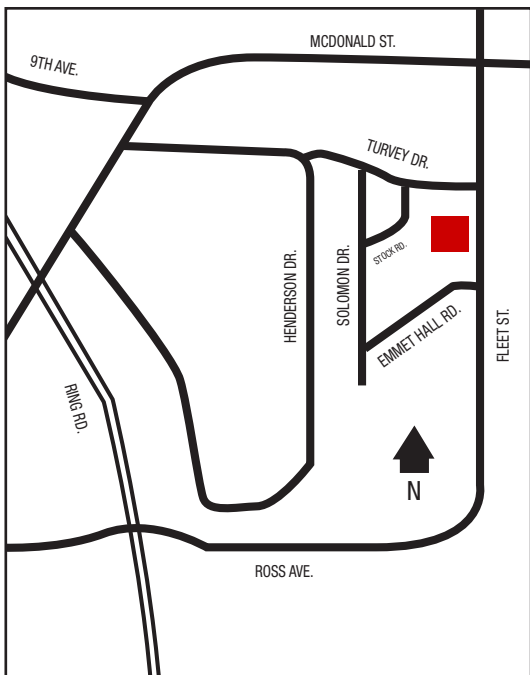

Regina

50 28 39.53N
104 33 20.07W

Corporate Cardlock
2207 East Turvey Road
306-791-9376 (Retail)
306-244-3424 (FCL)

Next Cardlock Locations (km)

N - Raymore 113
E - Whitewood 170
S - Corinne 52
W - Moose Jaw 80
NW - Silton 53
NW - Craik 120

SK

D, MD, R, M P, RR, S, TH, ST, DEF