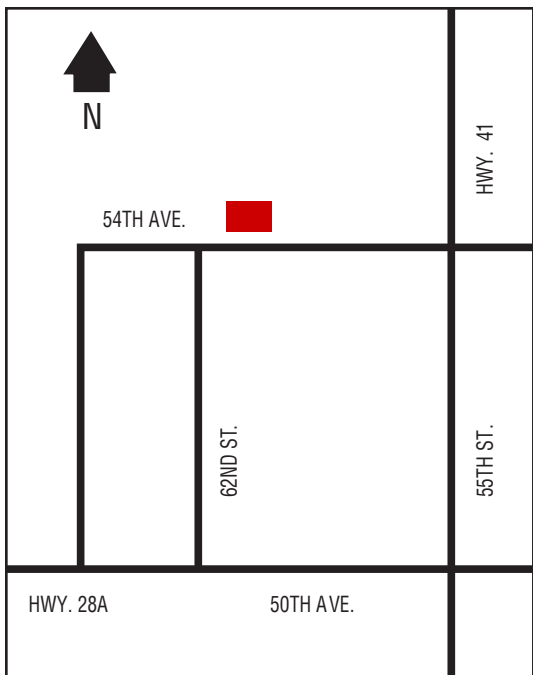

Bonnyville

54 16 21.00N
110 46 19.00W

Lakeland Petroleum Services Co-op Ltd.

6020 - 54th Avenue

780-826-3349

(Retail Petro. and Admin.)

Next Cardlock Locations (km)

NE - Cold..... Lake 52

S - Elk Point.....50

AB

D, MD, R, MR, P, DEF