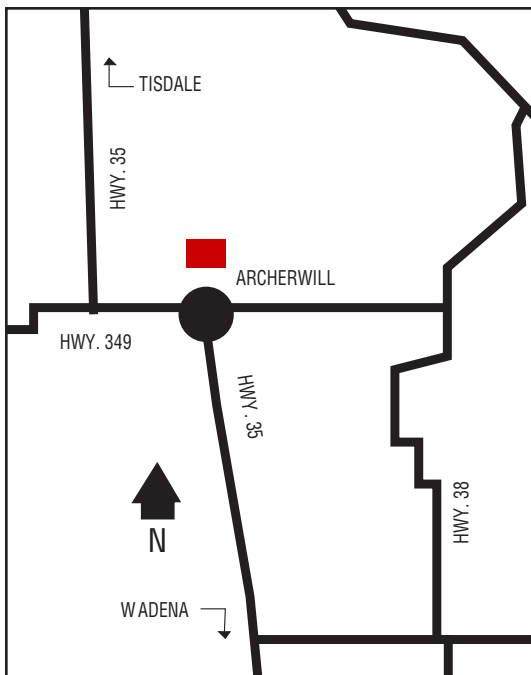

Archerwill

52 26 30.29N
103 51 47.97W

The Archerwill Co-operative Association Limited

200 Highway 35
306-323-2134 (Retail Petro.)
306-323-2150 (Retail Admin.)

Next Cardlock Locations (km)

N - Tisdale.....50
W - Naicam.....47

SK

D, MD, R, P, PR
8 am – 9 pm (Mon. – Sat.) RR, CS, T, TS, FC
9 am – 9 pm (Sun. and Stat. Holidays)