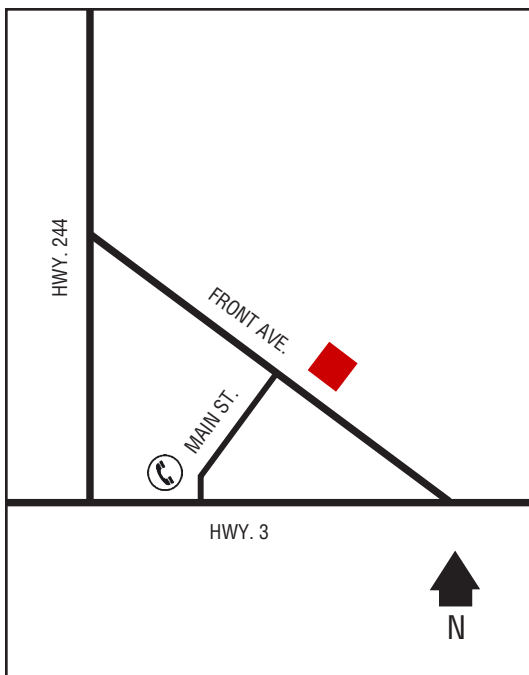

Pembina Consumers Co-op (2000) Ltd.

Front Avenue and Main Street
204-744-2228 (Admin.)
204-242-2303 (Petro.)

Next Cardlock Locations (km)

N - Notre Dame.....30
E - Winkler 45
W - Pilot Mound 30

D, MD, R, MR, ST