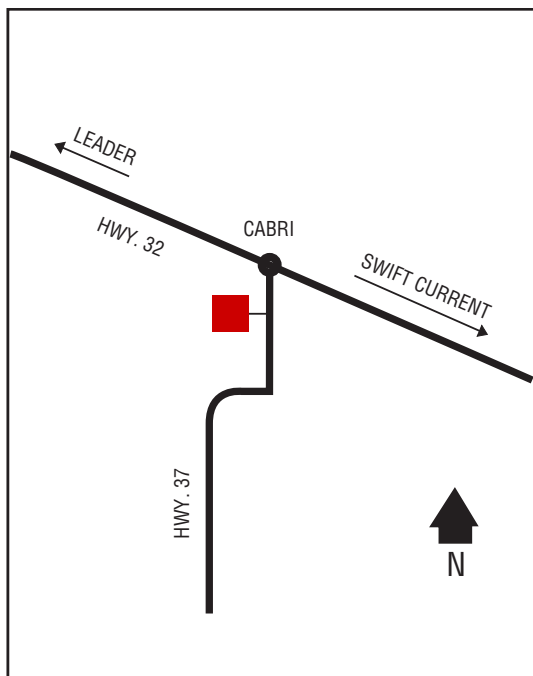

## Next Cardlock Locations (km)

S - Hazlet ..... 37  
SE - Swift Current..... 40  
W - Abbey.....26

D, MD, R, ST

Store Hours: 8 am – 6 pm (Mon. – Sat.) RR, TW, FC

Closed Sunday