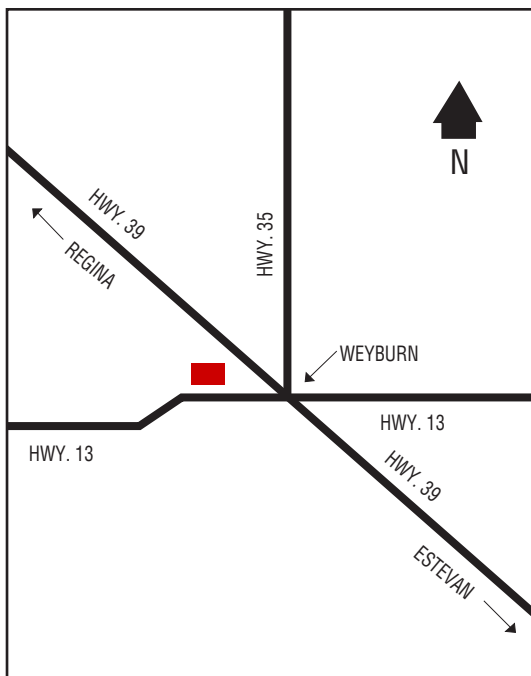

Weyburn

49 40 07.33N
103 53 36.80W

Prairie Sky Co-operative Association Limited

Highway 39 and Highway 13
306-848-3689 (Cardlock)
306-848-3690 (Petro.)
306-848-3677 (Admin.)

Next Cardlock Locations (km)

E - Arcola.....100
SE - Estevan.....86
W - Ogema.....81
NW - Corinne 71

SK

D, M, MD, R, P, O, OP, TD, TH, L
6 am – 10 pm Daily for PR, RR, S, CS, T