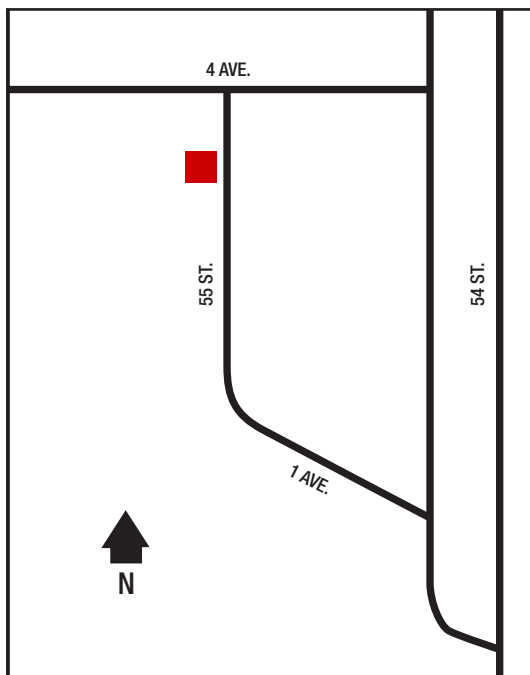

Wild Rose Co-operative Association Ltd.

5134 55 Street
877-385-3805

Next Cardlock Locations (km)

N - Vegreville.....	59
E - Lamont.....	116
S - Killam.....	38
W - Camrose.....	78

AB

D, MD, R, MR