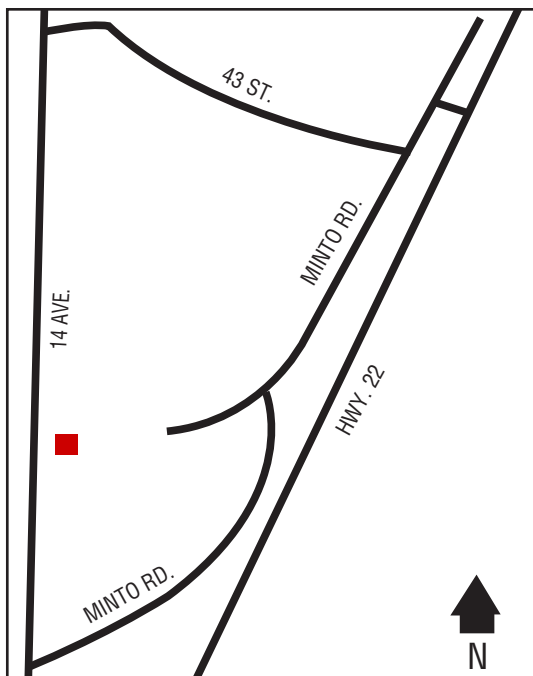

Castlegar

49 15 11.79N
117 39 49.20W

BC

The Slovan Valley Co-operative Association

4065 - 14th Avenue
250-693-2313

Next Cardlock Locations (km)

N - Armstrong..... 367
E - Pincher Creek..... 441

D, MD, R, MR