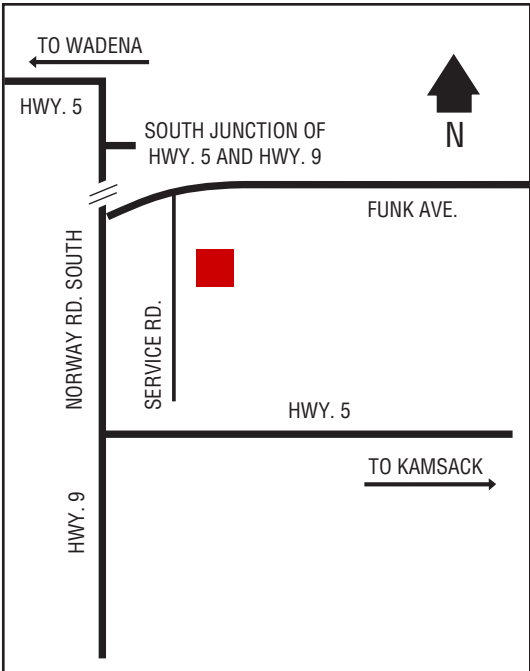

Canora

51 37 29.34N
102 25 48.35W

Gateway Co-operative Ltd.
South Junction of Highways 5 & 9
306-563-5637 (Retail Admin.)
306-563-5636 (Retail Petro.)

Next Cardlock Locations (km)

N - Preeceville.....50
E - Roblin, MB 107
S - Yorkton.....48
W - Rama.....42

SK

D, MD, R, RR, S, T, ST