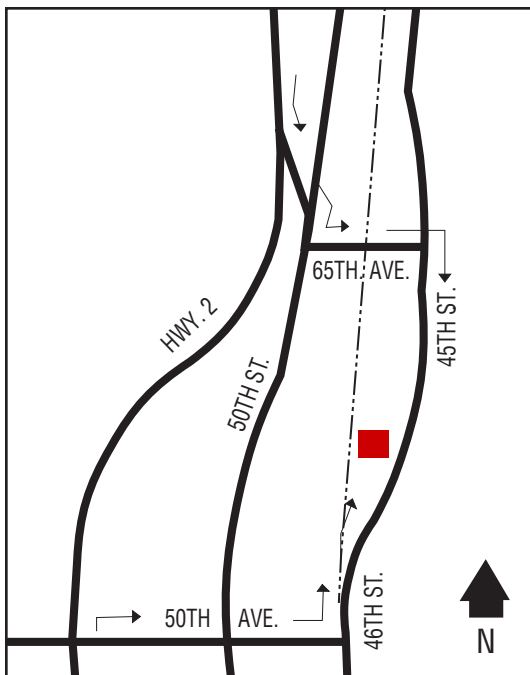

Leduc Co-op Ltd.

5608 - 45th Street

780-986-3000 (Retail Petro.)

780-986-3036 (Retail Admin.)

Next Cardlock Locations (km)

N - Nisku..... 10

SE - Camrose..... 73

S - Wetaskiwin..... 36

D, MD, R, MR