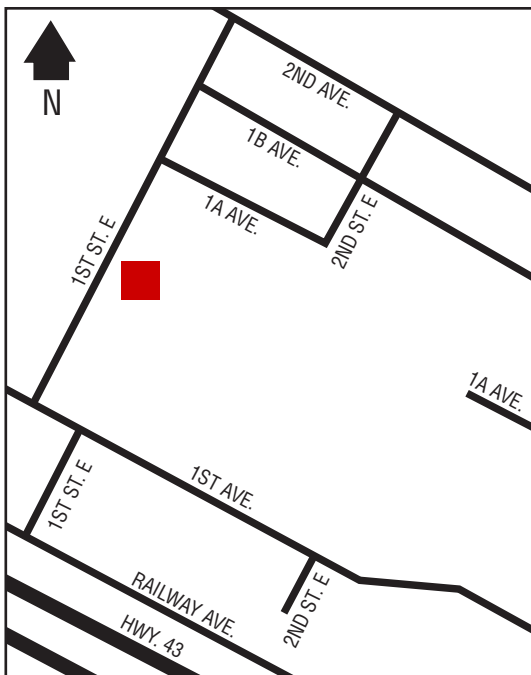

Fox Creek

54 23 39.75N
116 48 02.85W

New Horizon Co-operative Limited

105 - 1st Street East
780-539-3999
1-866-540-2667 (toll free)

Next Cardlock Locations (km)

N - Valleyview 88
E - Mayerthorpe.....128

AB

D, MD, R, MR, ST