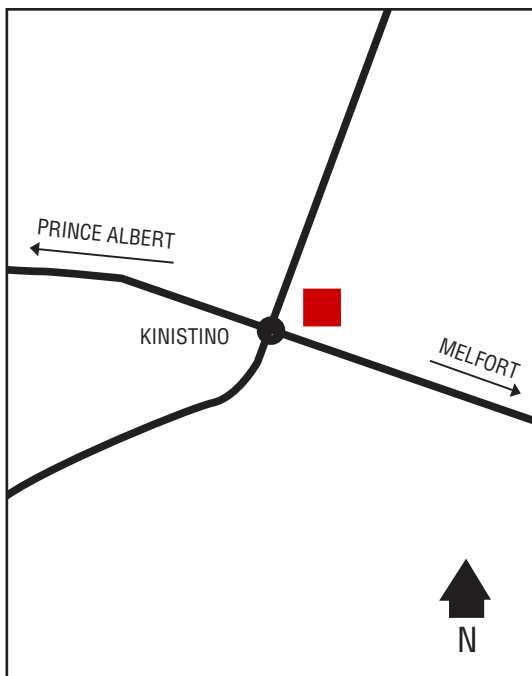

Kinistino

52 57 01.20N
105 01 54.15W

Lake Country Co-operative Association Limited

100 Main Street & Highway 3
306-864-2202 (Retail Petro.)
306-864-2400 (Retail Admin.)

Next Cardlock Locations (km)

E - Melfort 31
S - St. Brieux.....55
W - Birch Hills.....28

D, MD, R, P, T

8 am – 5:30 pm (Mon. – Fri.) RR, CS, TS