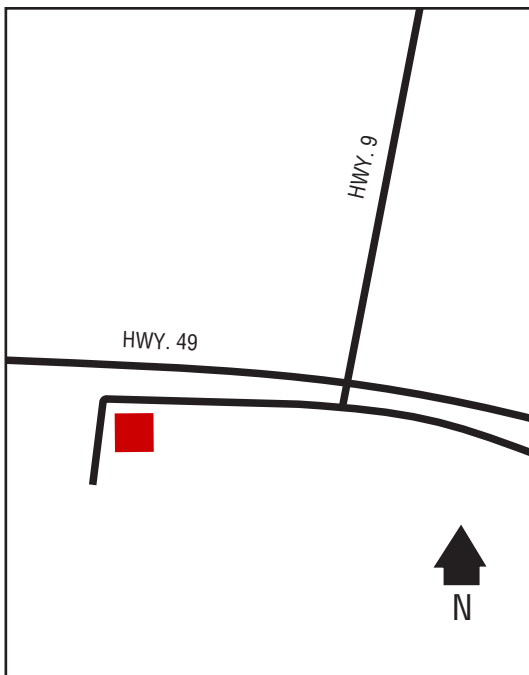

Preeceville

51 57 13.72N
102 38 57.73W

Gateway Co-operative Ltd.
Highway 49 Service Road
306-547-2812

Next Cardlock Locations (km)

N - Hudson Bay	114
E - Norquay	43
S - Canora	50
W - Kelvington	68

SK

D, R, MD, P, ST