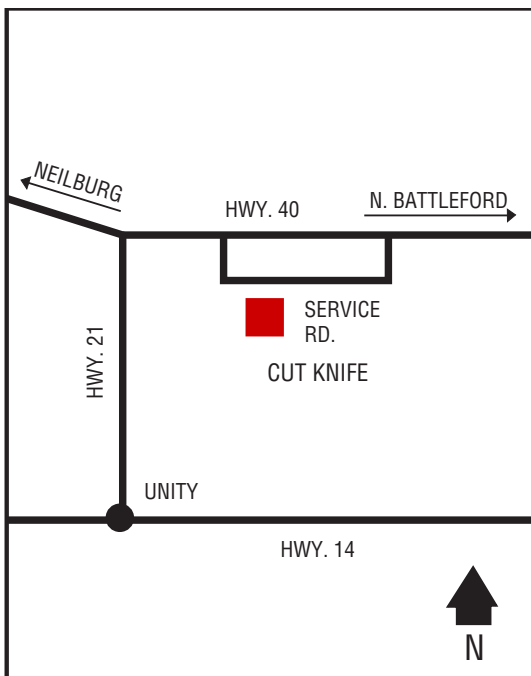

Cut Knife

52 45 15.74N
109 01 30.75W

Discovery Co-operative Ltd.
Highway 40
306-446-7288 (Retail Petro.)
306-445-9800 (Retail Admin.)

Next Cardlock Locations (km)

N - Turtleford 117
E - North Battleford.....62
S - Unity 37
W - Neilburg.....37

SK

D, MD, R

Riverbend Co-operative Ltd.
100 North Service Road
306-567-1200

Next Cardlock Locations (km)

N - Kenaston.....	35
E - Imperial.....	49
S - Craik.....	28
W - Macrorie.....	87