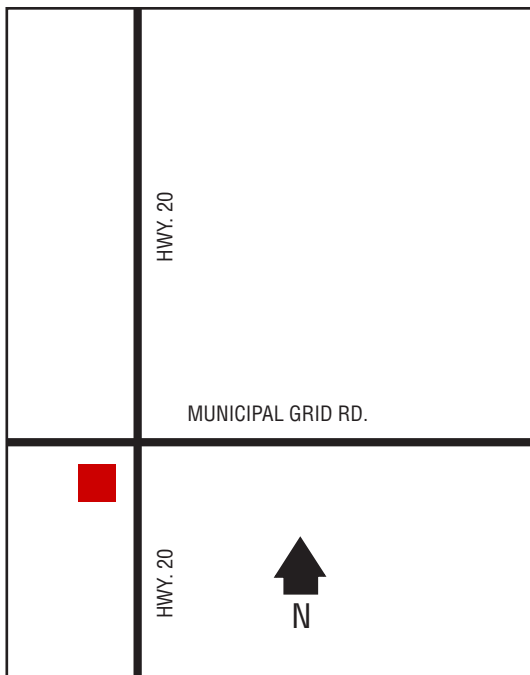

Middle Lake

52 29 03.26N
105 17 30.11W

The Lake Lenore Co-operative Association Limited

Highway 20
306-368-2255 (Petro. and Admin.)

Next Cardlock Locations (km)

N - Kinistino 87
E - Lake Lenore 30
S - Humboldt..... 42
W - Saskatoon..... 124

SK

D, MD, R, ST