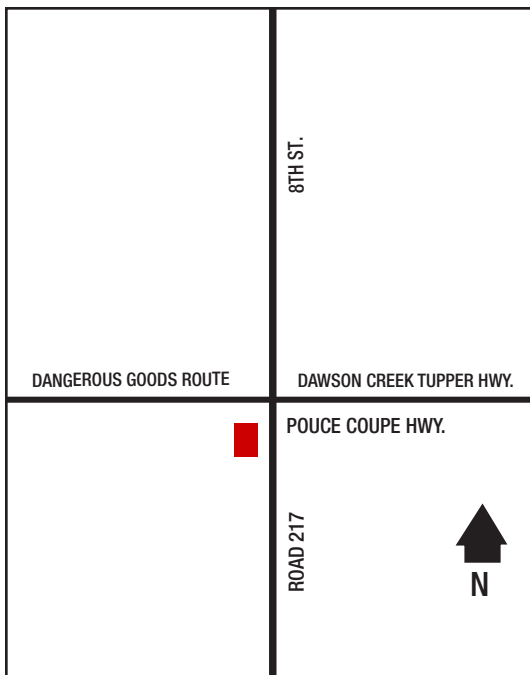

## Next Cardlock Locations (km)

N - Fort St. John ..... 75  
E - Rycroft, AB ..... 100  
S - Grande Prairie, AB ... 25  
W - Chetwynd BC ..... 100

D, MD, MR, DEF, RR, S, CS, O, ST, R  
6 am – 6 pm (Mon. – Fri.)  
7 am – 5 pm (Sat.) Closed Sunday