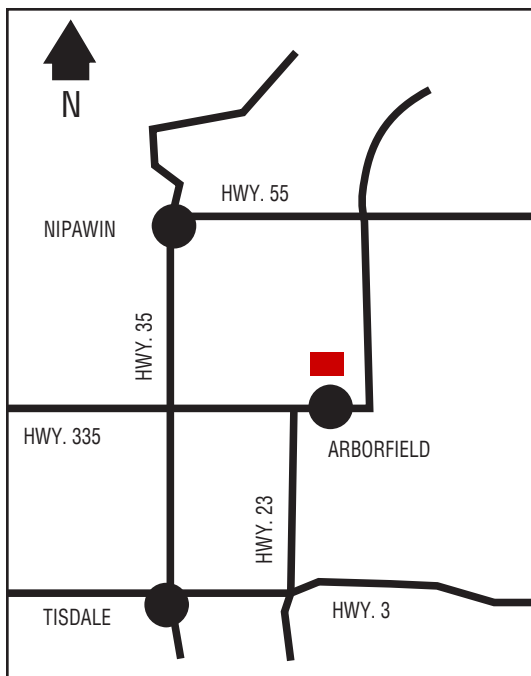

## Next Cardlock Locations (km)

N - Carrot River..... 27  
S - Porcupine Plain ..... 81

D, MD, R