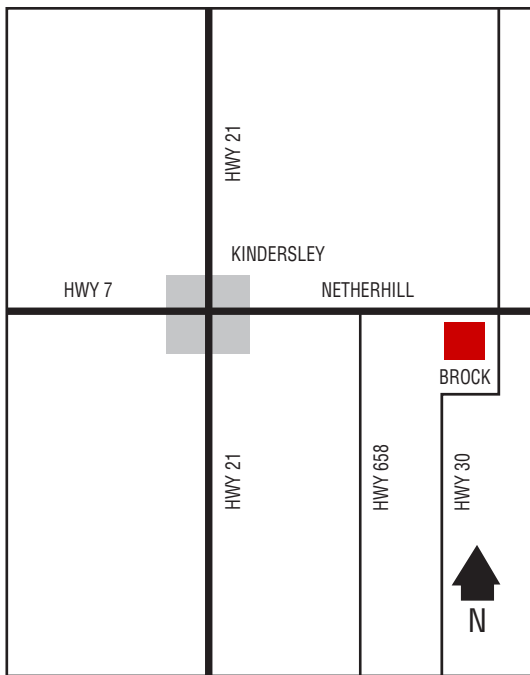

Kindersley and District Co-operative Limited

Highway 7 & 30
306-463-3833 (Phone)

Next Cardlock Locations (km)

N - Plenty	43
E - Rosetown.....	56
S - Eston.....	36
W - Kindersley.....	30

SK

R, P, MR, MD, D, ST