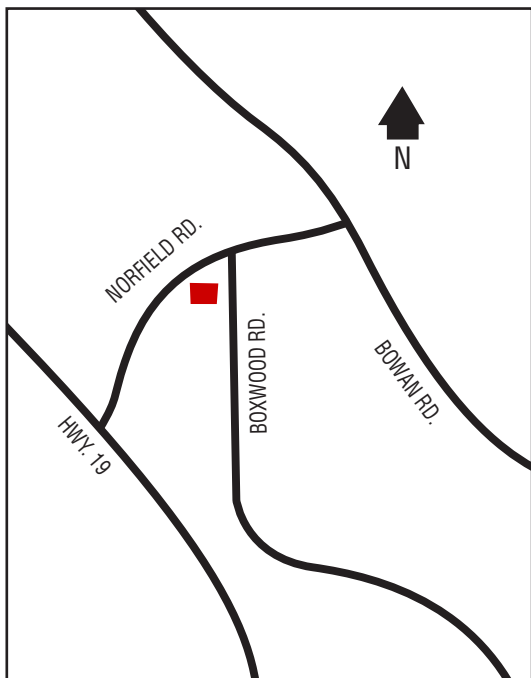

Nanaimo

49 11 29.84N
123 59 52.60W

BC

**Mid Island Consumer
Services Co-operative**
2161 Boxwood Road
250-756-1296

Next Cardlock Locations (km)

N - Parksville.....30
S - Ladysmith.....30

R, MR, MD, D, ST, TH, RR, S, DEF