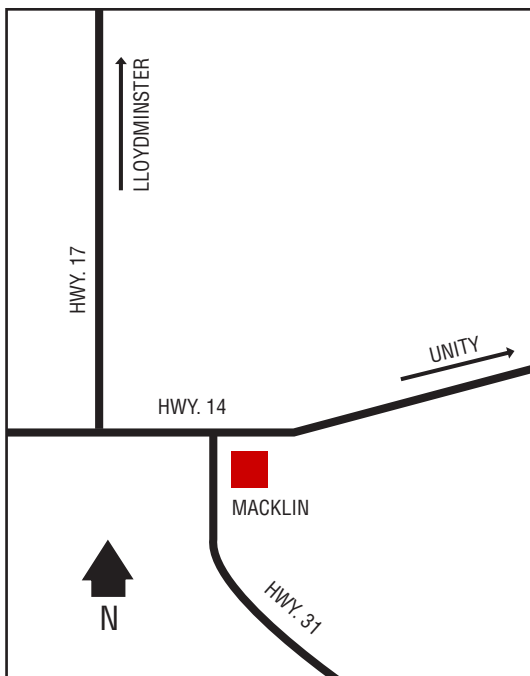

Macklin

52 20 48.95N
109 56 06.19W

The Delta Co-operative Association Limited

Highway 31 and Highway 14
306-753-2221 (Macklin)
306-228-2627 (Retail Petro.)
306-228-2662 (Admin.)

Next Cardlock Locations (km)

N - Lloydminster 100
E - Unity 60
SE - Luseland.....60

SK

D, MD, R, ST