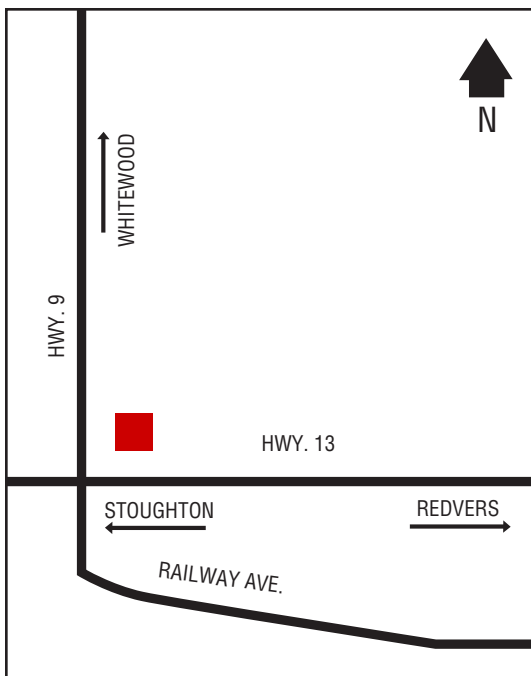

## Next Cardlock Locations (km)

N - Whitewood.....100  
E - Redvers.....43  
W - Arcola..... 18

SK

D, MD, R, P, ST  
CS, O, RR, PR, RF: 6 am – 10 pm Daily