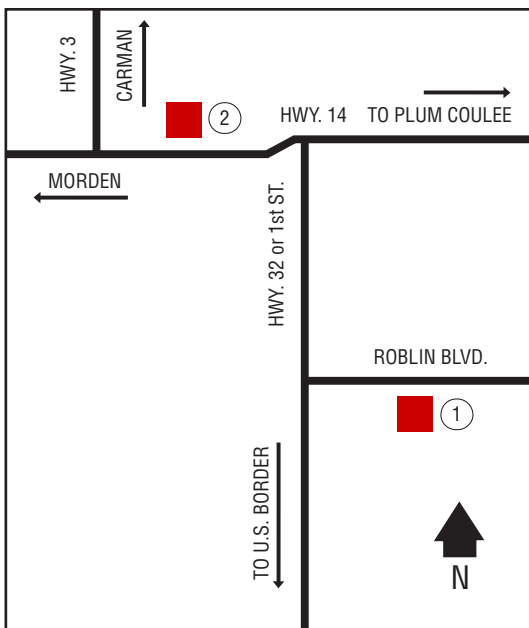

Winkler

① 49 11 19.34N
97 55 54.95W

② 49 11 35.69N
97 59 23.89W

Winkler Consumers Cooperative Ltd.

- ① 124 Roblin Boulevard E.
- ② Highway 3 and Highway 14
  204-331-1557
  204-325-8021 (Retail Petro.)
  204-325-9595 (Retail Admin.)

Next Cardlock Locations (km)

N - Carman..... 41
E - Plum Coulee..... 14
W - Manitou..... 43

MB

① D, MD, DEF, R, MR, T, TH, ST

② D, MD, R, MR, RR, S, CS, T, O, OP, TH, ST, P, RF, DEF

C-Store Hours: 6 am – Midnight

Restaurant Hours: 6 am – 10 pm (Mon. – Sat.)

6 am – 8 pm (Sun.)