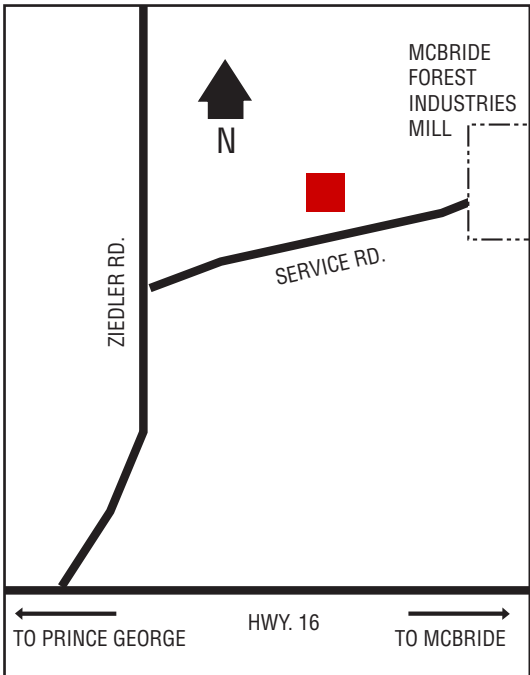

McBride

53 19 36.90N
120 13 22.49W

Four Rivers Co-operative

2130 Ziedler Road,
McBride Forest Industries
250-564-3488 (Petro.)
1-866-309-2667 (Bulk Petro.)
250-567-4414 (Retail Admin.)

Next Cardlock Locations (km)

SE - Valemount 83
W - Prince George.....215

BC

D, MD, R, MR, ST