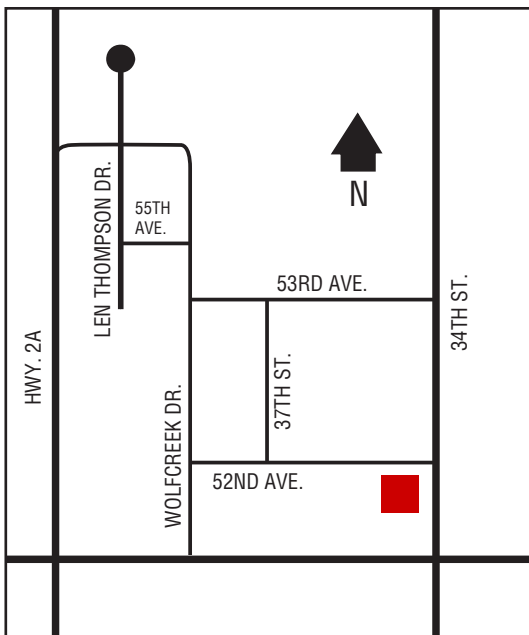

Lacombe

52 27 58.09N
113 44 07.61W

Central Alberta Co-op Limited

3401 - 52nd Avenue
403-782-2737

Next Cardlock Locations (km)

N - Ponoka	30
E - Stettler	77
S - Innisfail.....	61
W - Rocky Mountain	
House.....	96

AB

D, MD, R, MR, RR, S, T, O, OP, TH, ST
Store Hours: 8 am – 5 pm (Mon. – Fri.)
Call after hours number if service
is required: 403-506-3065