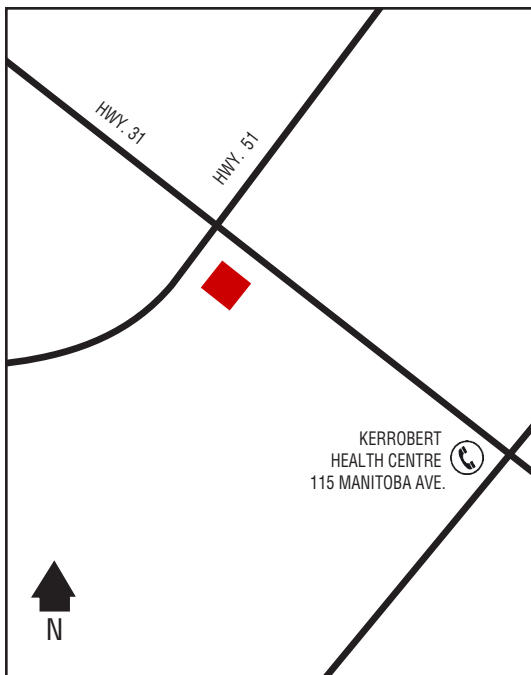

Kerrobert

51.92 9657N
109.15 2309W

Kindersley and District Co-operative Limited

Junction of Highways 31 and 51
306-463-2624 (Phone)

Next Cardlock Locations (km)

N - Unity	60
E - Biggar	113
S - Coleville	32
W - Luseland.....	24

R, P. MD, D, ST