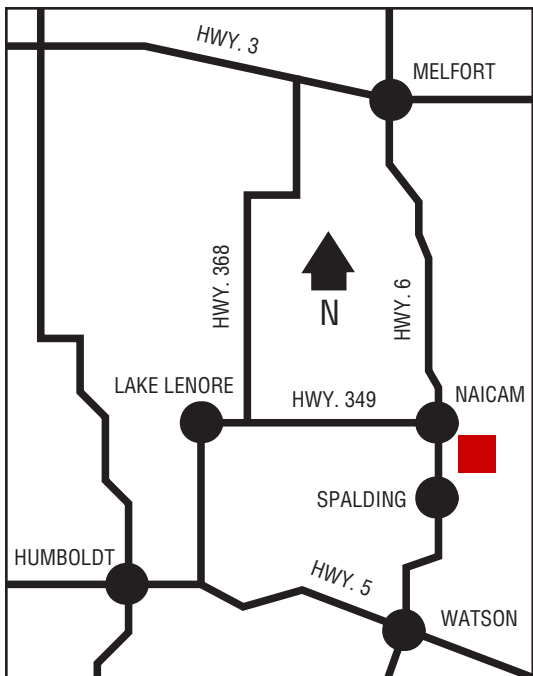

Spalding/ Naicam

52 22 32.64N
104 29 52.66W

Prairie North Co-operative Limited

Highway 6
306-874-2190 (Admin.)
306-872-2212 (Petro.)

Next Cardlock Locations (km)

N - Melfort.....	56
E - Archerwill.....	47
S - Watson.....	34
W - Lake Lenore.....	36

SK

D, MD, R