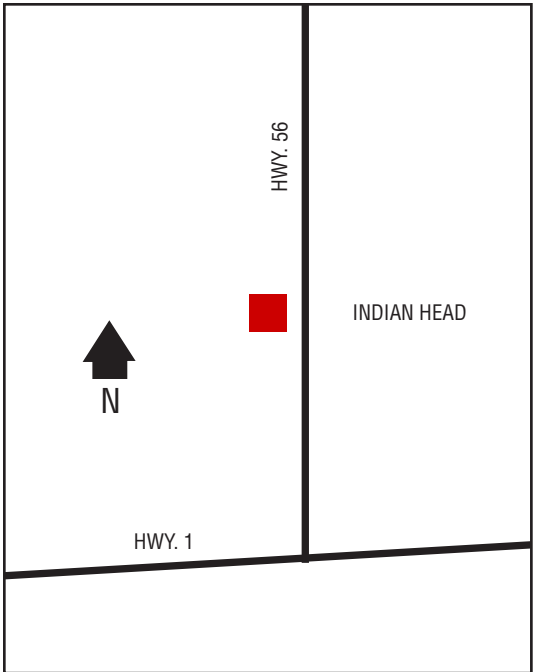

Indian Head

50 31 53.21N
103 40 46.03W

**Sherwood Co-operative
Association Limited**

Highway 56
306-695-2205

Next Cardlock Locations (km)

N - Fort Qu'Appelle.....45
E - Grenfell 58
S - Montemartre.....47
W - Regina.....65

SK

D, MD, R, PR, ST