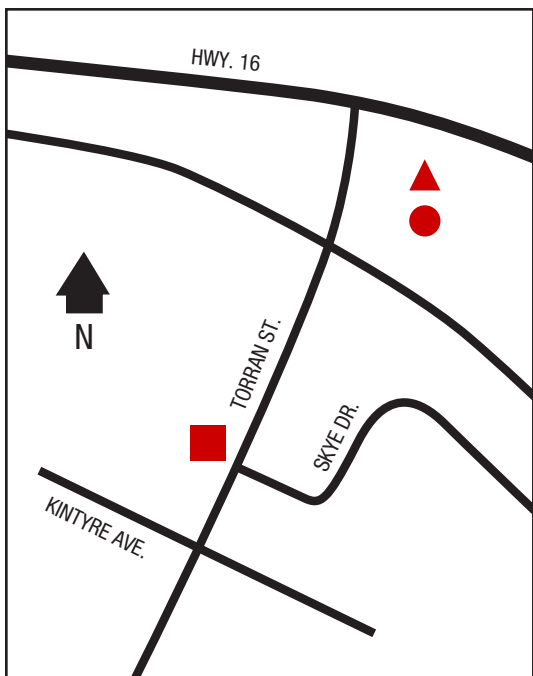

## Next Cardlock Locations (km)

N - Domremy .....103

E - Lanigan .....50

S - Watrous .....60

W - Saskatoon.....67

D, MD, R, P