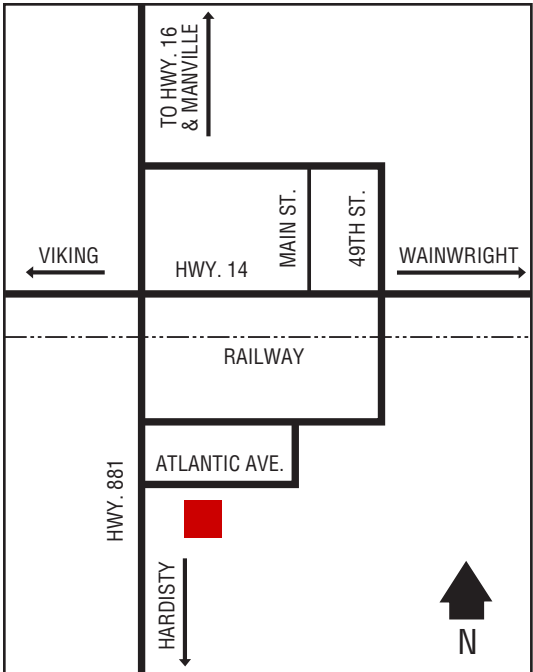

Irma Co-operative Association Limited

5115 Atlantic Ave
780-754-3654 (Admin. and Petro.)

Next Cardlock Locations (km)

E - Wainwright.....30
S - Hardisty 29
W - Camrose.....123

AB

D, MD, R, MR, ST