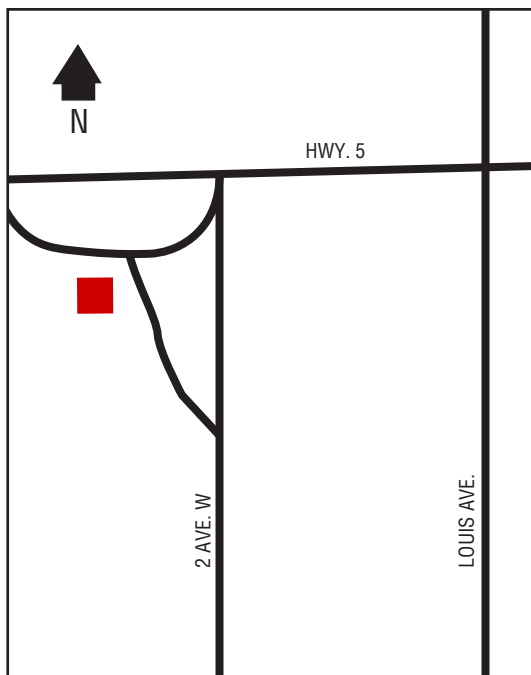

## Next Cardlock Locations (km)

N - Preeceville .....	50
E - Canora .....	44
S - Theodore.....	44
W - Wadena .....	59

D, MD, R

Store Hours: 6 am – 11 pm (Mon. – Fri.)

7 am – 11 pm (Sat. – Sun.)