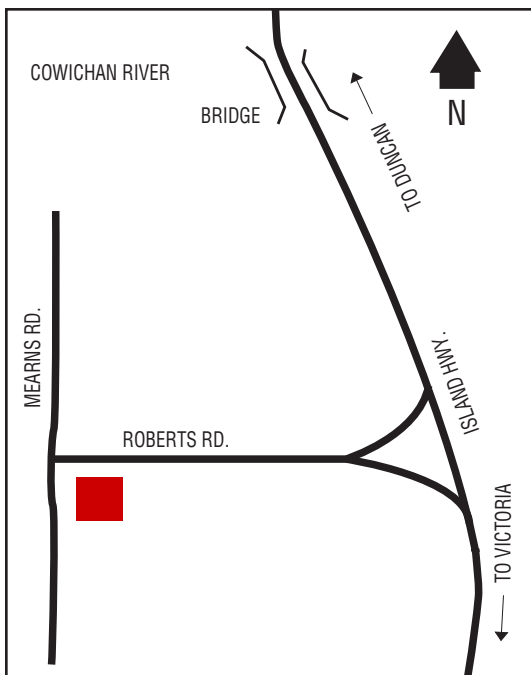

Duncan

48 45 41.60N
123 41 33.42W

**Mid Island Consumer
Services Co-operative**
Roberts Road and Mearns Road
250-729-8403
(Retail Petro. and Admin.)

Next Cardlock Locations (km)

N - North Cowichan..... 8
S - Victoria-Keating..... 119

BC

D, R

Peninsula Co-op's local cards accepted here.