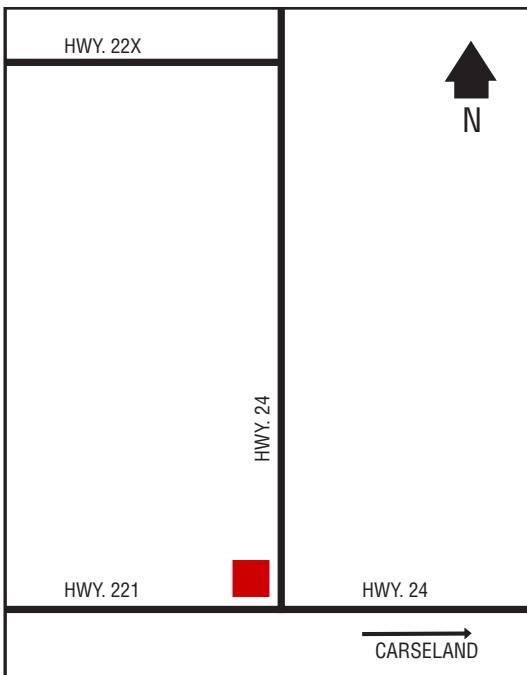

## Next Cardlock Locations (km)

N - Strathmore.....33  
E - Arrowwood.....46  
W - Calgary .....48

AB

R, P, MR, MD, D, TH, ST