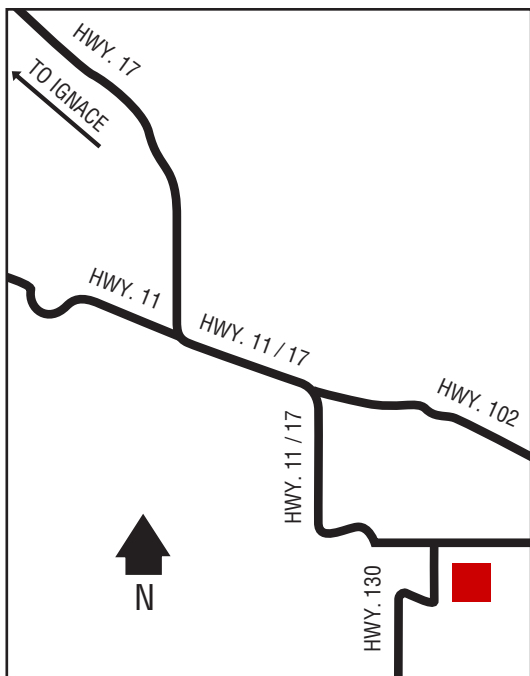

### Locations (km)

W - Hadashville, MB... 612

W - Winnipeg, MB..... 708

W - South

Junction, MB..... 564

D, CS

C-Store Hours: 6 am – 11 pm