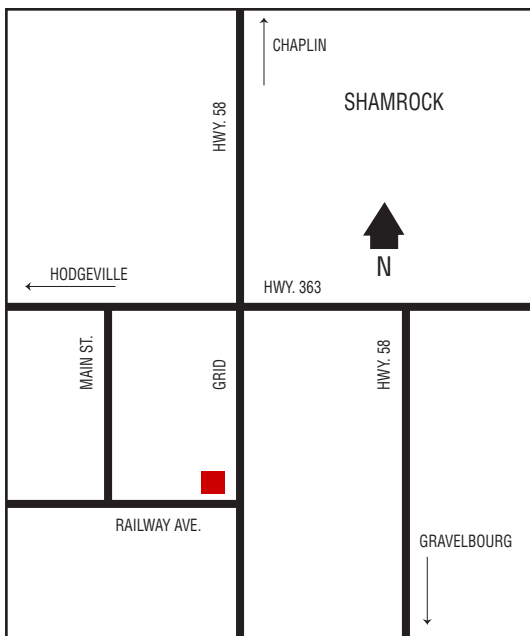

Shamrock

50 09 32.72N
106 37 16.83W

Palliser Plains Co-operative Association Limited

Railway Avenue E.
306-648-3597

Next Cardlock Locations (km)

N - Central Butte 79
NE - Moose Jaw 100
S - Woodrow 66
W - Hodgeville 30

SK

R, MD, D

Store Hours: 8 am – 5 pm Winter (Mon. – Sat.)

Store Hours: 8 am – 5:30 pm Summer

(Mon. – Sat.) FC, RR, O, TS