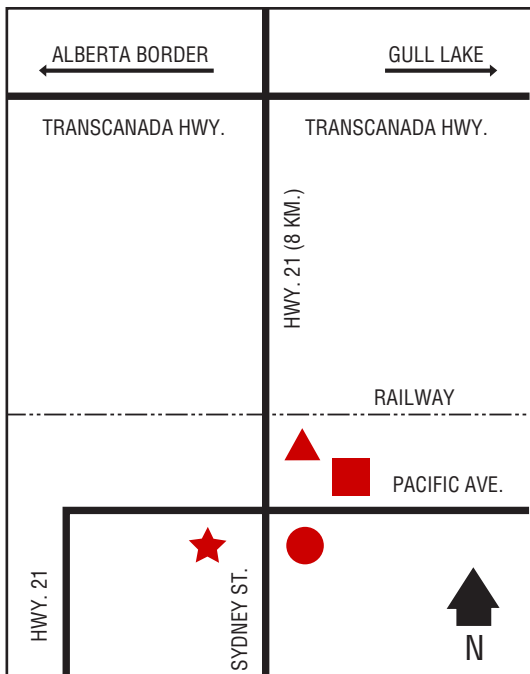

Maple Creek

49 54 29.77N
109 28 19.34W

The Pioneer Co-operative Association Limited

14 Pacific Street
306-662-2808 (Petro.)
306-662-2641 (Admin.)

Next Cardlock Locations (km)

N - Kindersley.....199
E - Tompkins.....56
W - Dunmore, AB 92
S - Consul.....78

SK

D, R

Gas Bar: 8 am – 9 pm (Mon. – Sat.)

9 am – 9 pm (Sun.) D, R, P, PR, RR, CS, T, O, TS