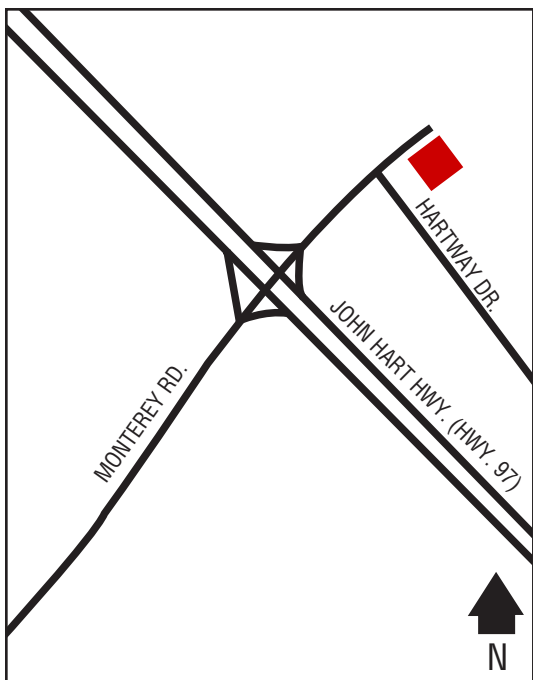

Prince George

53 58 46.21N
112 46 14.86W

BC

Four Rivers Co-operative

5520 Hartway Drive
250-564-3488 (Petro.)
1-866-309-2667 (Bulk Petro.)
250-567-4414 (Retail Admin.)

Next Cardlock Locations (km)

N - Mackenzie..... 172
E - McBride 212
S - Prince George..... 14
W - Isle Pierre 38

DEF, R, P, MR, MD, D, ST