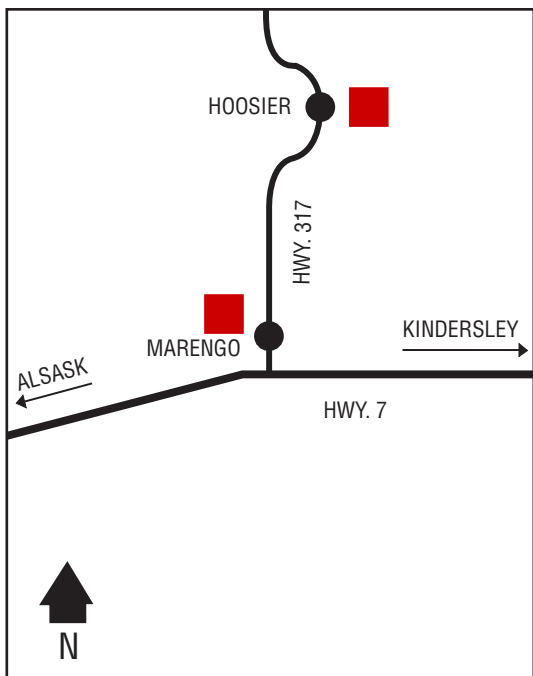

Hoosier

51 37 27.08N
109 44 17.81W

Hoosier Co-operative Association Limited

Highway 317
306-838-4405
(Retail Petro. and Admin.)

Next Cardlock Locations (km)

E - Kindersley..... 62
S - Marengo..... 19
W - Oyen, AB..... 55

D, MD, R

Store Hours: 8 am – 5:30 pm (Mon. – Fri.)

8 am – 12 noon (Sat.)