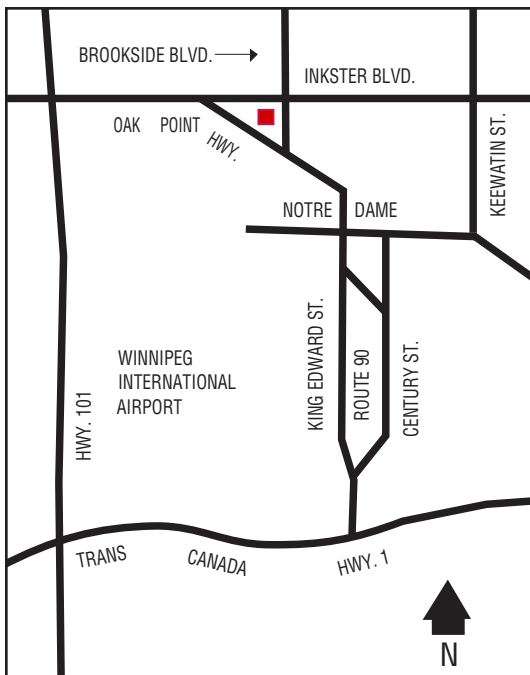

Winnipeg

49 56 37.77N
97 13 47.95W

Red River Cooperative Ltd.

1850 Brookside Blvd.

204-694-1163

204-631-4600 (Red River Admin.)

Next Cardlock Locations (km)

N - Teulon.....49

E - Winnipeg Oakbank .28

S - Ste. Anne.....81

W - Headingley.....22

MB

D, R, RR, S, CS, RF, T, TH, ST