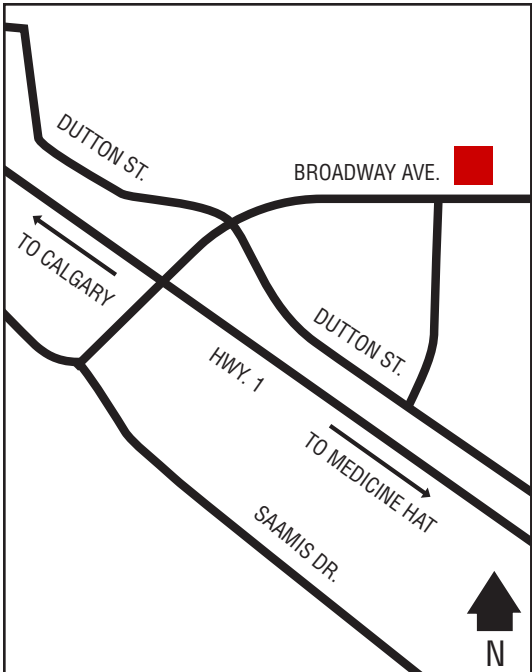

Redcliff

50 04 38.79N
110 45 46.20W

South Country Co-op Limited

1631 Broadway Avenue

403-580-5114

403-528-6610

Next Cardlock Locations (km)

N - Oyen 197

E - Dunmore..... 10

W - Brooks..... 116

AB

D, MD, DEF, R, MR, RR, S, TH, ST