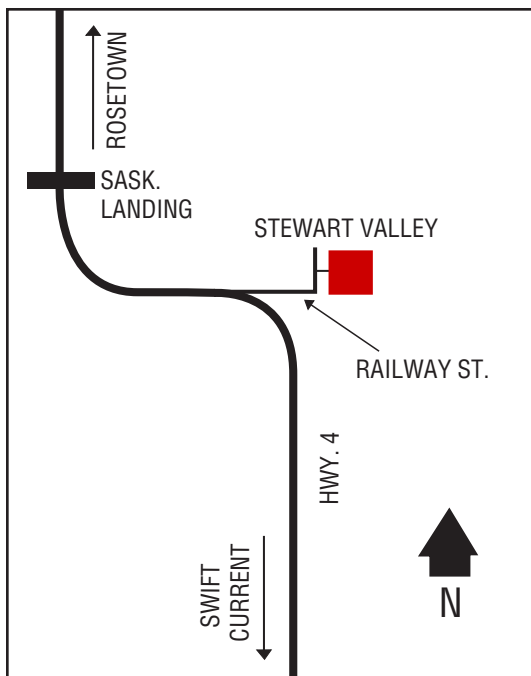

Stewart Valley

50 35 42.57N
107 48 29.29W

**The Pioneer Co-operative
Association Limited**
220 Charles Street
306-778-5336 (Stewart Valley)
306-778-8800 (Retail Admin.)

Next Cardlock Locations (km)

N - Kyle.....35
S - Swift Current 35

D, MD, R, T
8 am – 5 pm (Mon. – Sat.) RR, CS, ST, FC