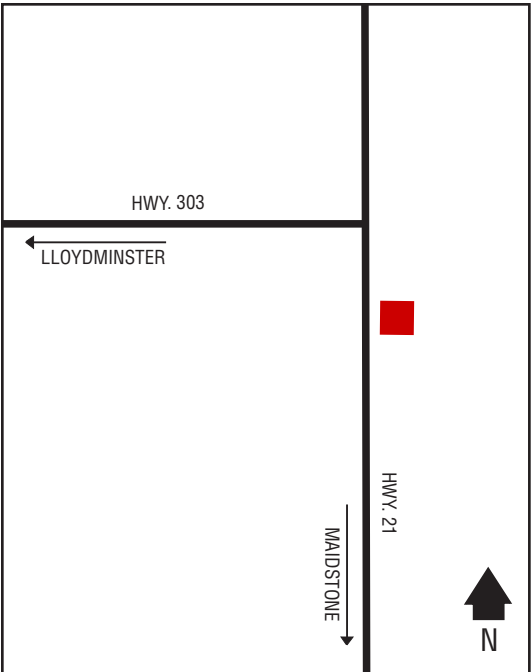

The Turtleford and District Co-operative Association Limited

Highway 303 & 21
306-845-2162

Next Cardlock Locations (km)

N - Paradise Hill.....45
E - Turtleford.....37
S - Cut Knife.....79
W - Lloydminster.....49

SK

R, MD, D, ST