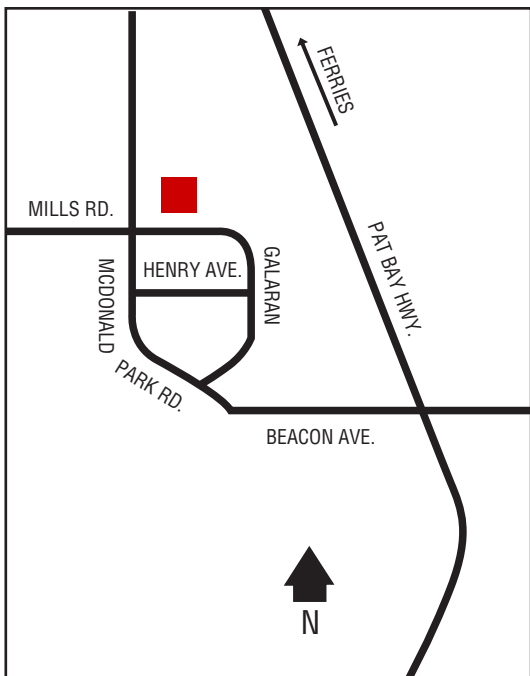

Sidney

48 39 20.50N
123 24 58.61W

BC

Peninsula Consumer Services Co-operative

2046 Mills Road
Sidney, BC
250-652-3212

Next Cardlock Locations (km)

N - Duncan.....	59
E - Aldergrove.....	131
S - Victoria.....	35

D, MD, M