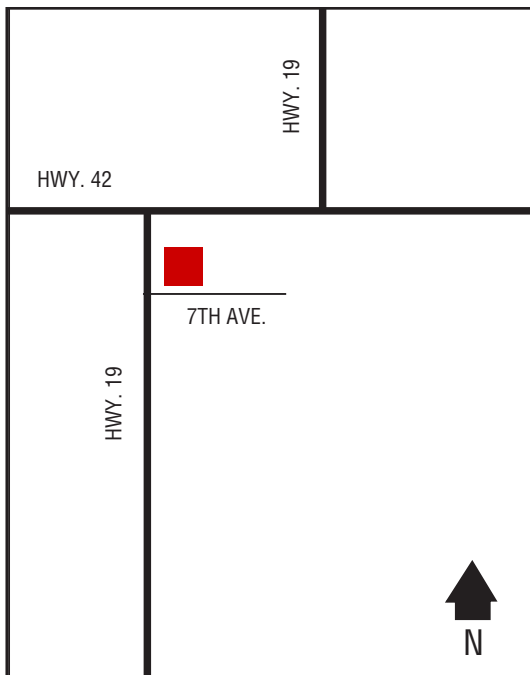

## Next Cardlock Locations (km)

N - Outlook.....128  
NE - Tugaske.....33  
S - Shamrock.....79  
W - Lucky Lake..... 48

SK

D, MD, R

Store Hours: 8 am – 6 pm (Mon. – Sat.) RR, FC  
Closed Sunday