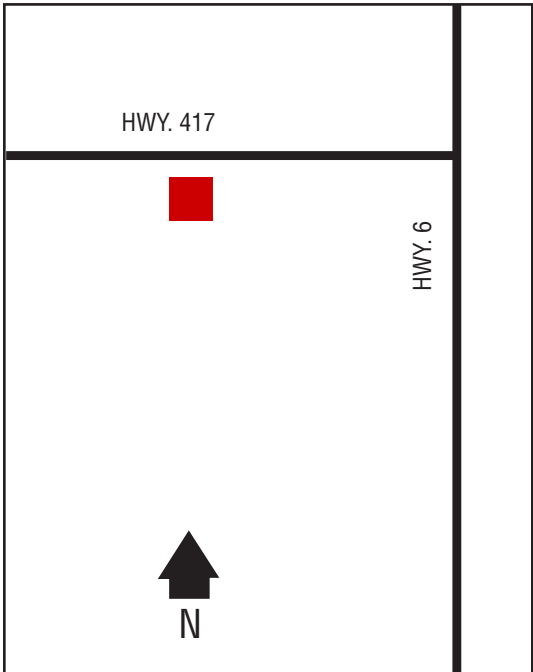

Eriksdale

50 51 34.46N
98 6 51.79W

Interlake Consumers Cooperative Ltd.

Hwy. 417 at Hwy. 6
204-739-2634

Next Cardlock Locations (km)

N - Moosehorn.....55
E - Arborg.....67
S - 1860 Brookside Blvd.
Winnipeg.....134
W - Ste. Rose du Lac.. 140

MB

R, MR, MD, D, ST