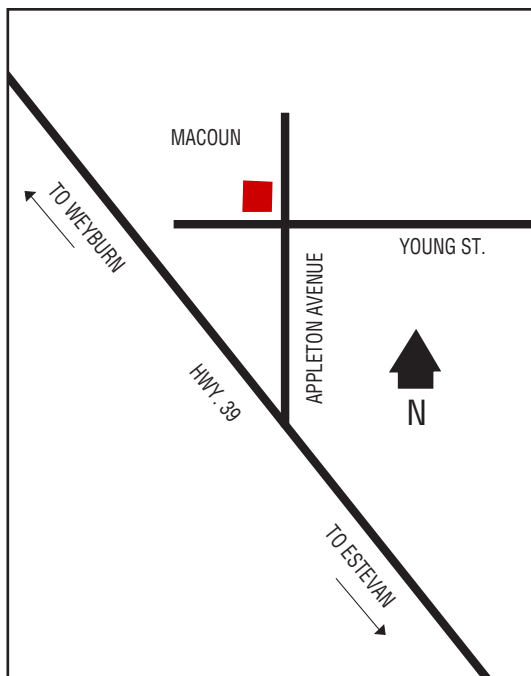

## Next Cardlock Locations (km)

SE - Estevan.....30  
NW - Weyburn.....60

SK

D, MD, R, RR, CS, FC, O  
7:30 am – 5:30 pm (Mon. – Sat.)