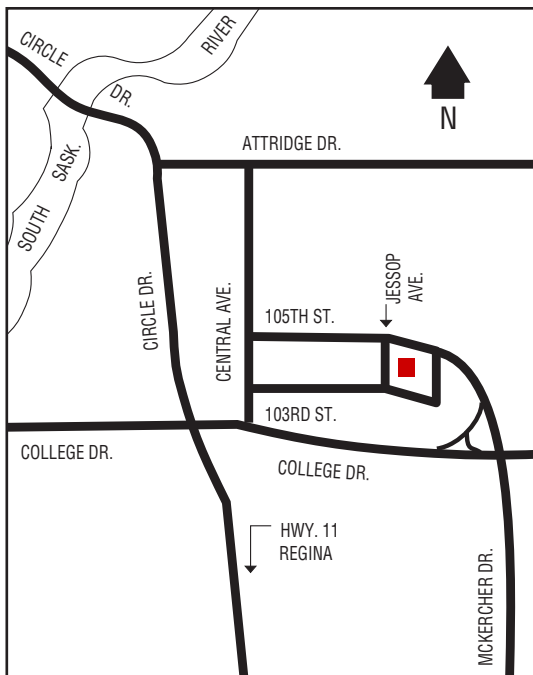

Saskatoon

52 07 52.50N
106 35 22.80W

Corporate Cardlock @ Saskatoon Feed Mill

201 - 105th Street
306-477-6462 (Site)
306-933-3833 (Retail)
306-244-3424 (FCL)

Next Cardlock Locations (km)

N - Hepburn..... 47
E - Humboldt..... 113
SE - Colonsay..... 67
S - Kenaston..... 80
SW - Delisle 45
W - Perdue..... 65

D, R, TH, ST