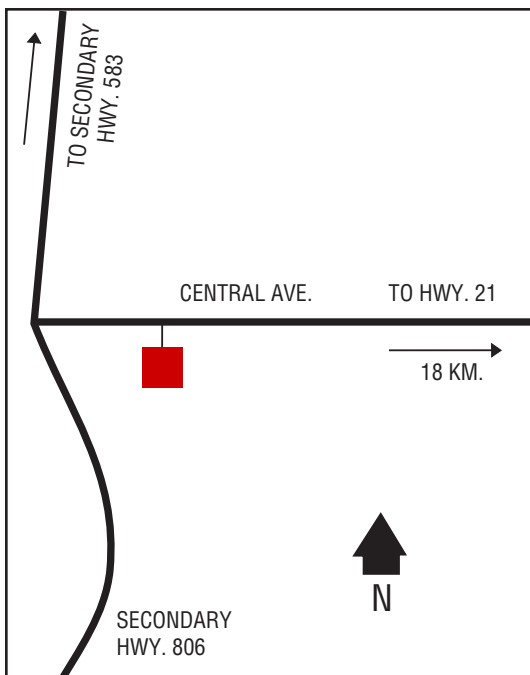

Linden

51 35 25.56N
113 29 42.14W

Drumheller Co-op

701 Central Avenue W.
403-546-3992 (Retail Petro.)

Next Cardlock Locations (km)

N - Elnora.....	66
E - Drumheller.....	66
S - Strathmore.....	95
NW - Olds.....	65

AB

D, MD, R, MR, PR, CS, O
8 am – 5:30 pm (Mon. – Fri.)
9 am – 12 pm (Sat.)