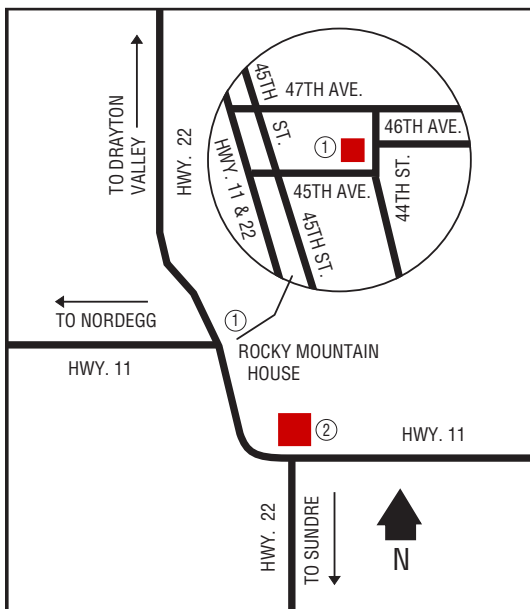

Rocky Mountain House

① 52 22 08.20N
114 54 11.67W

② 52 19 11.67N
114 51 59.17W

Evergreen Co-operative Association

- ① 4320 - 44th Street
- ② Pidherney's Industrial Park
  403-845-2845 (Retail Petro.)
  403-845-2841 (Retail Admin.)

Next Cardlock Locations (km)

NE - Rimbey.....	77
E - Biggar, SK.....	552
S - Eagle Hill.....	92
SW - Armstrong, BC..	603
SW - Canoe, BC.....	572

AB

① D, MD, R, MR, T, TH, ST

Store Hours: 8 am – 8 pm (Mon. – Fri.) RR, RF, FC
8 am – 6 pm (Sat.) / 10 am – 5 pm (Sun.)
RR, RF, FC

② D, MD, R, MR, TH, ST