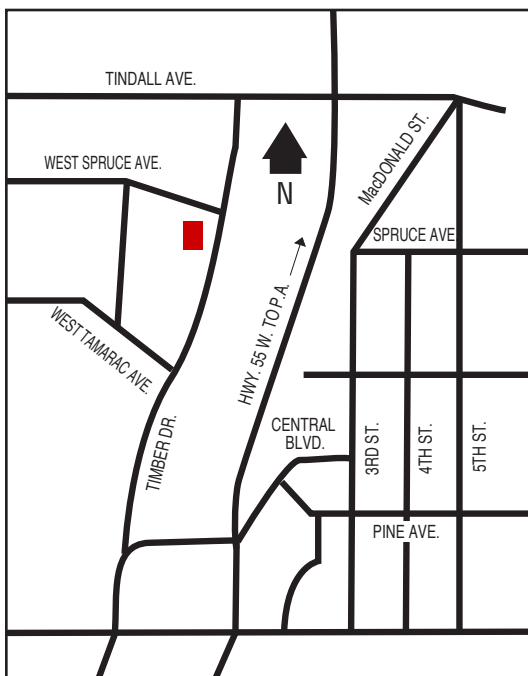

Nipawin

53 22 15.76N
104 00 37.77W

Pineland Co-operative Association Limited

200 Timber Drive
306-862-3101 (Petro.)
306-862-4668 (Retail Admin.)

Next Cardlock Locations (km)

E - Carrot River 36
S - Tisdale.....64
W - Choiceland 42

SK

D, MD, R