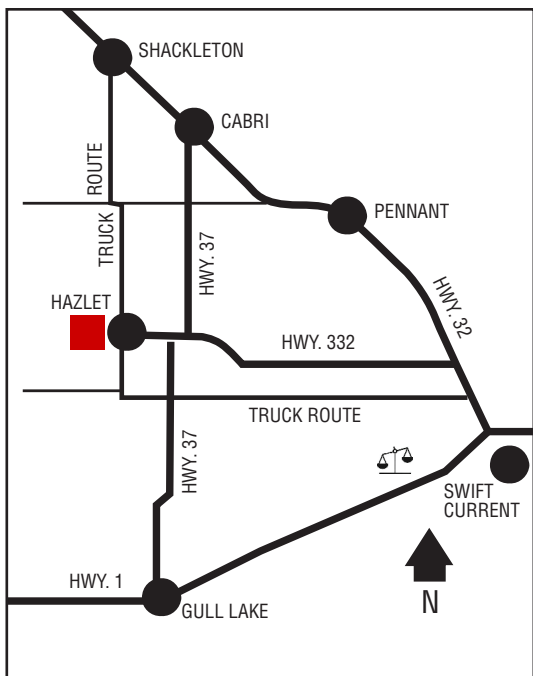

Hazlet

50 23 51.55N
108 35 44.61W

Hazlet Co-operative Association Limited

300 Railway Avenue
306-678-2122

Next Cardlock Locations (km)

N - Cabri..... 37
E - Swift Current 65
S - Gull Lake 41

D, MD, R, PR, RR, TS, O, OP, FC

C-Store Hours: 8 am – 5 pm (Mon. – Fri.)

9 am – 1 pm (Sat.)

Closed Sunday