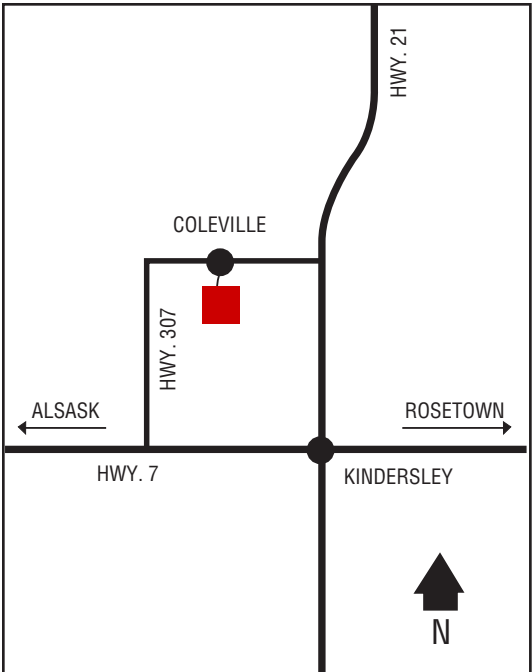

Coleville

51 42 17.51N
109 14 31.17W

Kindersley District Co-operative Limited

Highway 307
306-463-3833 (Retail Petro.)
306-463-2624 (Retail Admin.)

Next Cardlock Locations (km)

N - Unity 92
S - Kindersley.....34

SK

D, MD, R