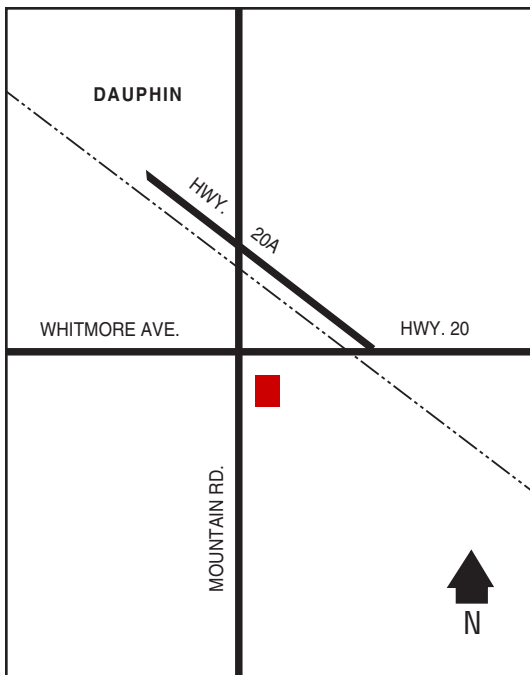

Dauphin

51 08 23.58N
100 02 18.46W

Dauphin Consumers Cooperative Ltd.

601 Whitmore Ave.
204-622-6080

Next Cardlock Locations (km)

E - Ste. Rose du Lac.....45
S - Brandon.....166
W - Gilbert Plains 33
NW - Swan River 174

D, MD, R, MR
8 am – 5 pm (Mon. – Fri.) for RR, O, FC

Deloraine

49 11 36.44N
100 29 23.03W

Boundary Consumers Cooperative Limited

407 North Railway Avenue E
204-747-2291 Office
204-747-2226 Home Centre

Next Cardlock Locations (km)

N - Hartney.....	35
E - Boissevain.....	39
S - Waskada	35
W - Pierson.....	80