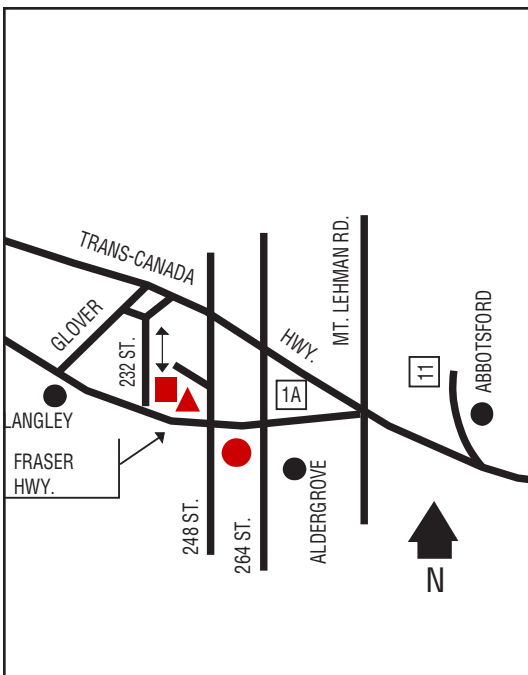

Aldergrove

49 04 10.47N
122 32 13.34W

BC

Otter Farm and Home Co-operative

Fraser Highway and 248th Street

604-607-6912 (Retail Petro.)

604-856-2517 (Retail Admin.)

Next Cardlock Locations (km)

NE - Armstrong..... 350

W - Victoria..... 131

D, MD, R, PR, T

5 am – 10 pm Daily for CS, RR