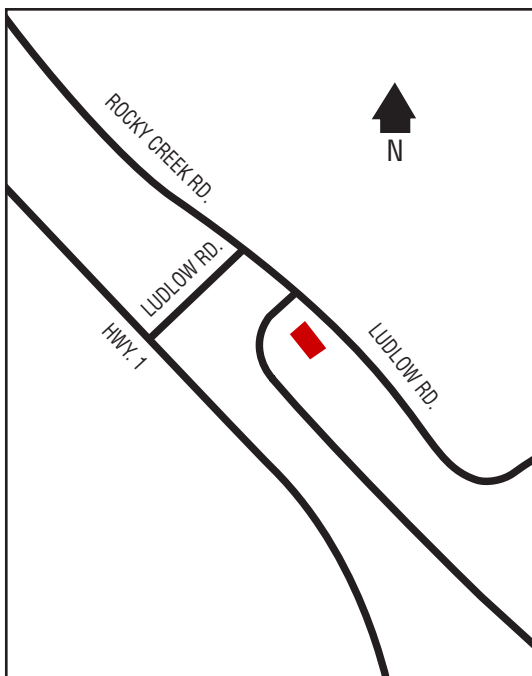

Ladysmith

48 59 57.72N
123 49 17.29W

BC

**Mid Island Consumer
Services Co-operative**
940 Ludlow Road
250-729-8403

Next Cardlock Locations (km)

N - Nanaimo.....36
S - North Cowichan.....32

D, MD, R, MR, OP, ST