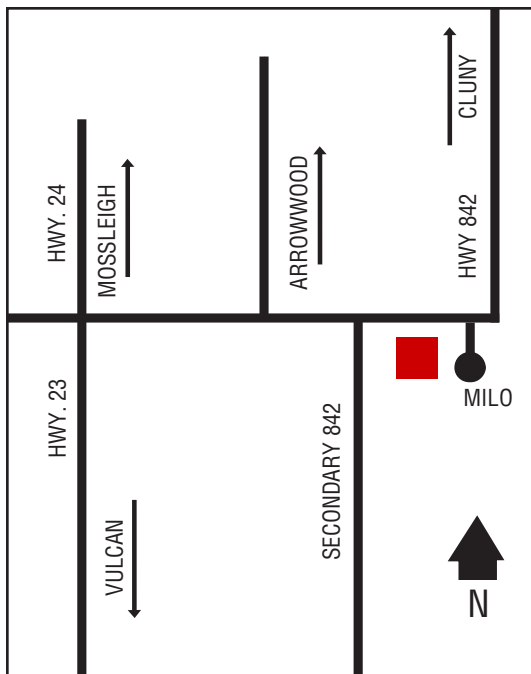

**Arrowwood Co-op
Association Limited**
Highway 542
403-534-3803 (Petro.)

Next Cardlock Locations (km)

N - Strathmore.....105
E - Brooks.....98
S - Lethbridge 130
W - Arrowwood.....28

AB

D, MD, R, MR, OP, TH, ST