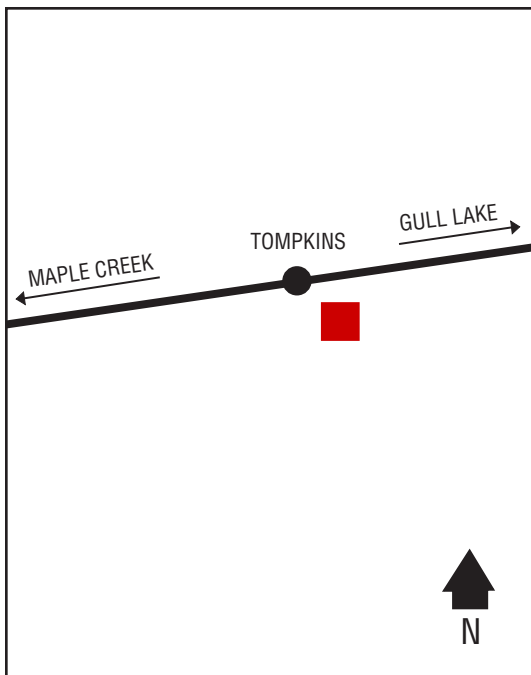

Tompkins

50 03 44.73N
108 47 30.67W

The Pioneer Co-operative Association Limited

Trans-Canada Highway No. 1
306-622-2242 (Tompkins)
306-778-8800 (Retail Admin.)

Next Cardlock Locations (km)

E - Gull Lake 24
W - Dunmore, AB 135

SK

D, MD, R, T, OP, TH, ST
8 am – 9 pm (Mon. – Fri.) RR, CS, RF, TS
8 am – 8 pm (Sat. and Sun.)