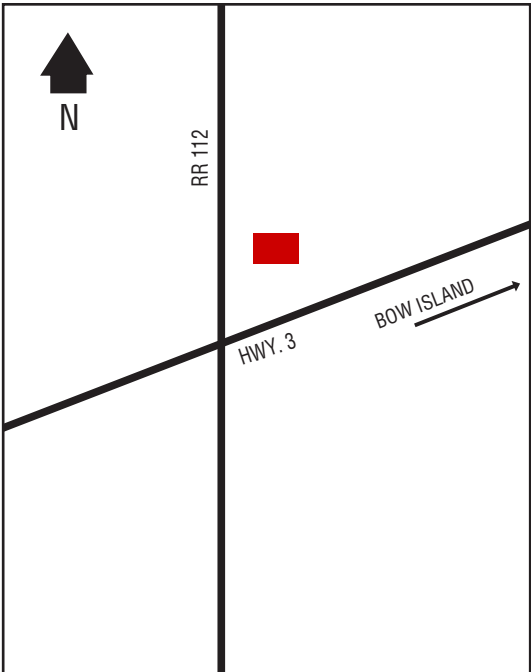

Bow Island

49 51 40.36N
111 24 13.31W

South Country Co-op
Highway #3
403-654-2137 (Retail Admin.)

Next Cardlock Locations (km)

N - Hays.....54
E - Medicine Hat 60
W - Taber 58

AB

D, MD, R, MR