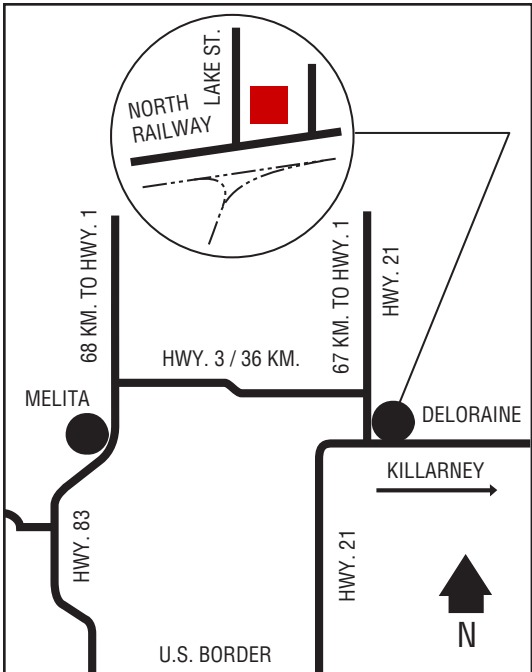

## Next Cardlock Locations (km)

N - Hartney.....	35
E - Boissevain.....	39
S - Waskada .....	35
W - Pierson.....	80

MB

D, R, P

Home Centre Hours: 8:30 am – 5:30 pm (Mon. – Sat.)