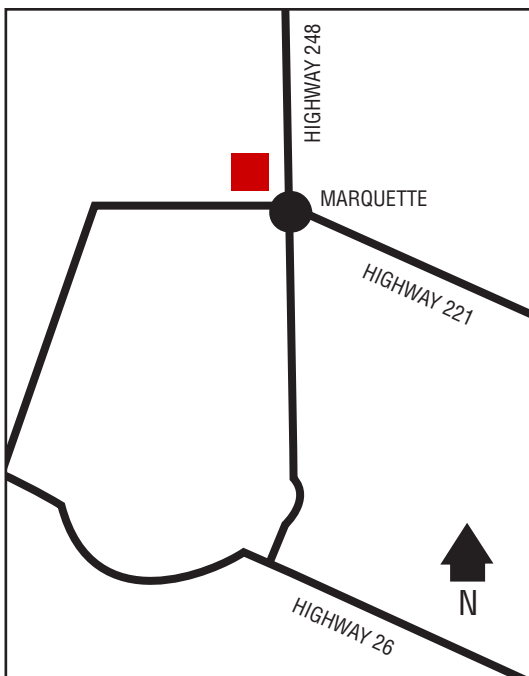

## Next Cardlock Locations (km)

N - Teulon.....	71
E - Winnipeg.....	40
S - Starbuck.....	50
W - Portage.....	58

MB

R, MR, MD, D, FC

Store Hours: 8:30 am – 5:30 pm (Mon. – Sat.) - RR