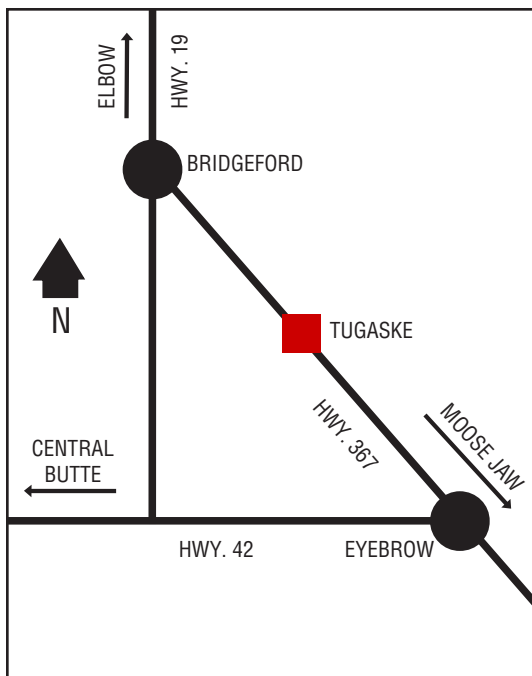

Tugaske

50 52 28.33N
106 17 08.00W

Palliser Plains Co-operative Association Limited

Pacific Avenue (Highway 367) and
Ogema Street
306-759-2222 (All Departments)

Next Cardlock Locations (km)

SE - Moose Jaw.....79
SW - Central Butte.....33
NW - Outlook.....119

D, MD, R

Store Hours: 8:30 am – 5:30 pm (Mon. – Sat.)

Closed Sundays