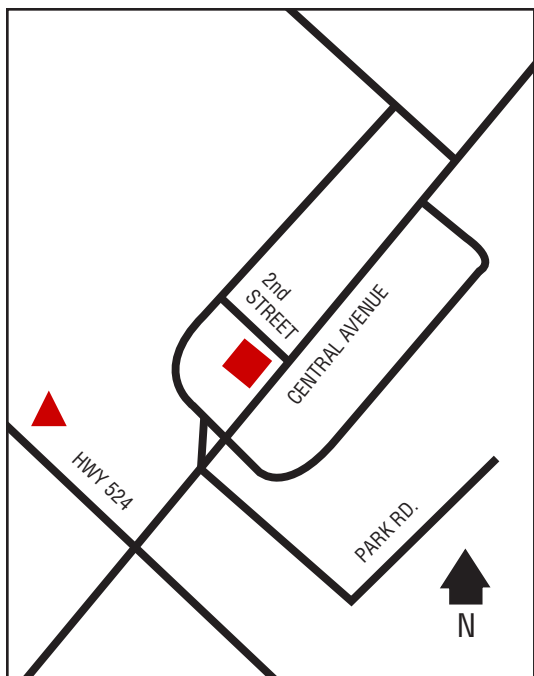

Hays

50 09 58.48N
111 79 84.84W

South Country Co-op

226 Central Ave
403-654-2137 or
1-888-654-7137

Next Cardlock Locations (km)

N - Brooks.....	61
E - Redcliff	52
S - Taber	37
W - Vauxhall	26

AB

D, MD, R, MR

Unmanned - Emergency call 403-633-0968