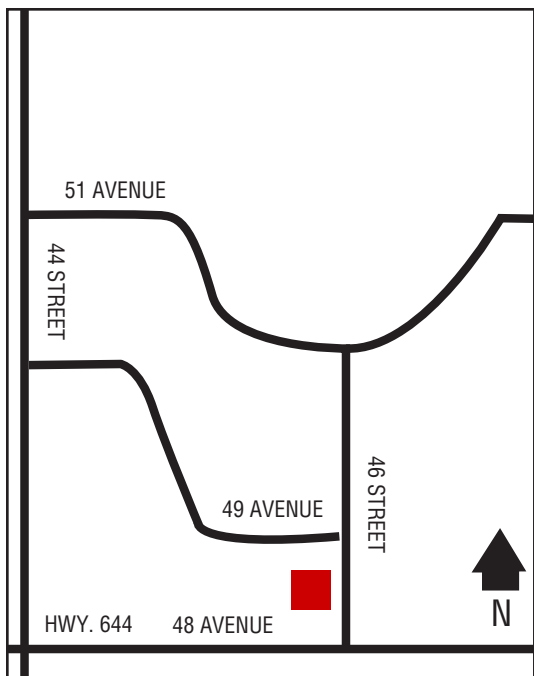

## Next Cardlock Locations (km)

N - Thorhild.....28

E - Lamont.....42

S - Edmonton.....60

W - Legal.....41

AB

D, MD, R, MR, RR