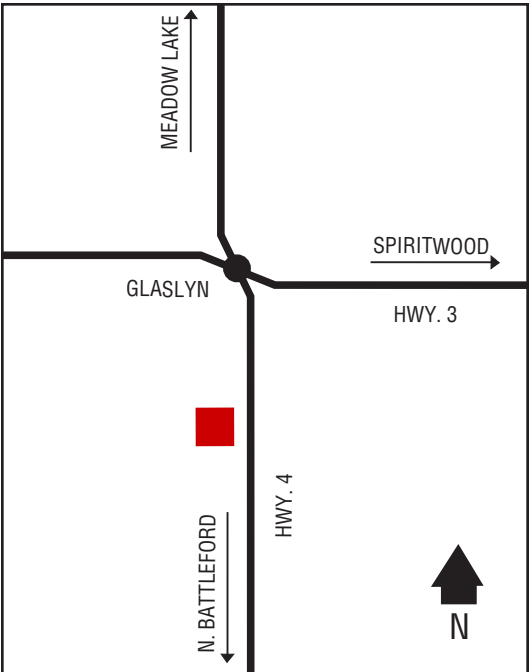

## Next Cardlock Locations (km)

N - Meadow Lake .....92

E - Spiritwood .....56

S - North Battleford .....68

W - Turtleford .....46

SK

D, MD, R, P, TH, ST