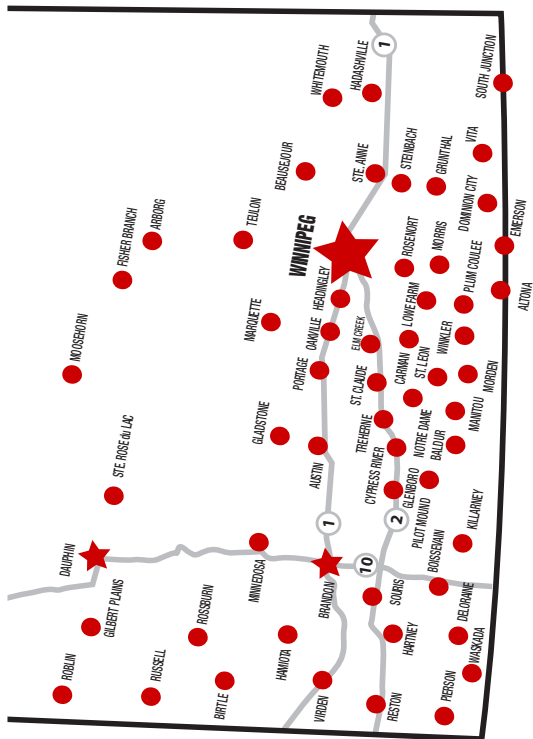

SOUTHERN MANITOBA

MB

Altona

49 06 11.28N
97 32 50.80W

Sun Valley Co-op Ltd.

Central Avenue and Highway 30
204-324-5546 (Retail Petro.)
204-324-6956 (Retail Admin.)

Next Cardlock Locations (km)

N - Morris	42
E - Dominion City	34
SE - Emerson.....	32
W - Plum Coulee	29