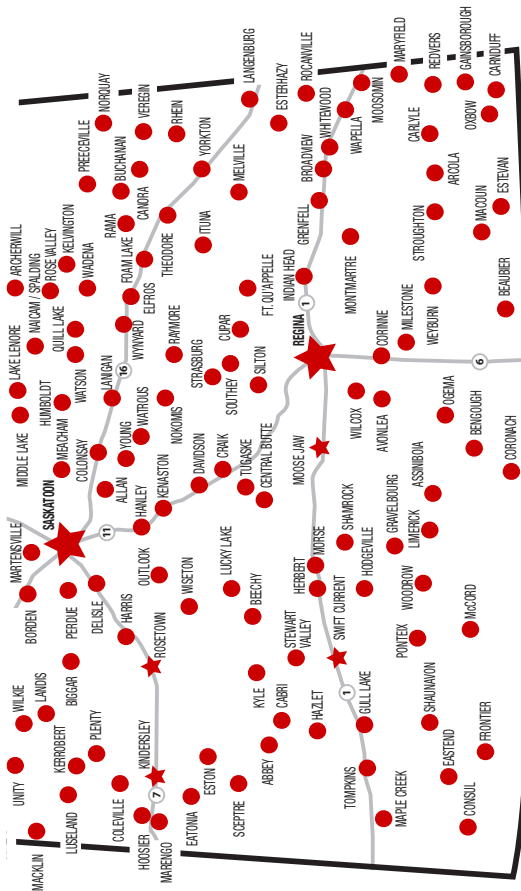

SOUTHERN SASKATCHEWAN

SK