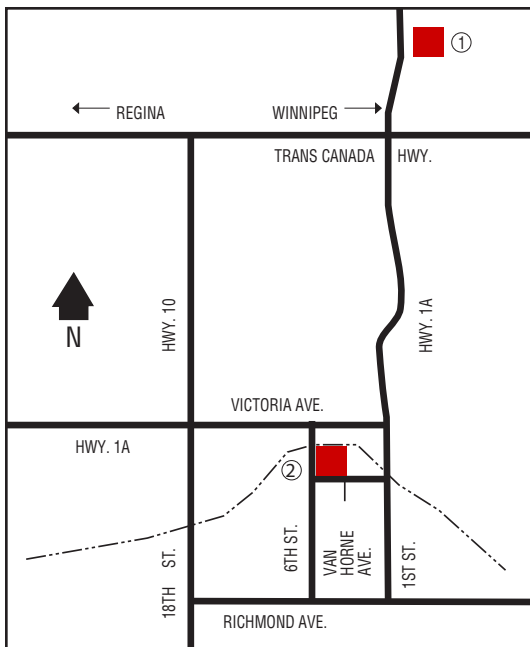

## Next Cardlock Locations (km)

N - Dauphin .....166

E - Austin.....82

S - Boissevain.....73

W - Virden .....76

① D, MD, R, MR, RR, S, O, ST, FC, DEF

Farm Centre Hours: 8 am – 5 pm (Mon. – Fri.)

② D, R, RR, CS, T, ST