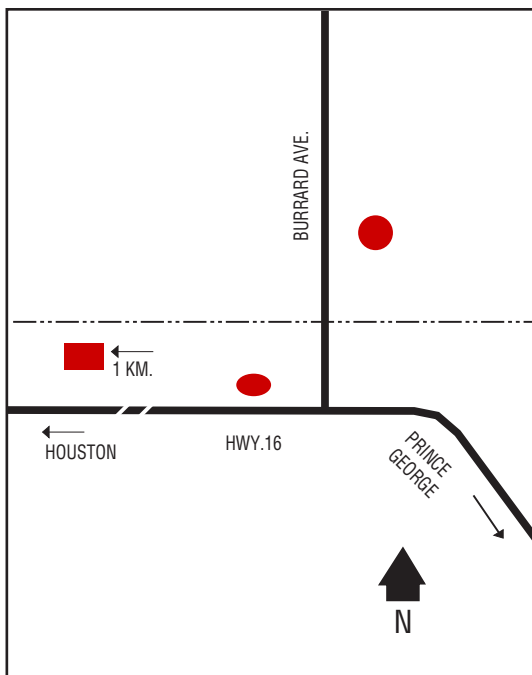

Vanderhoof

54 00 47.30N
124 02 22.24W

Four Rivers Co-operative

909 Highway 16
250-567-4488 (Retail Petro.)
1-888-545-2667 (Retail Petro.)
250-567-4414 (Retail Admin.)

Next Cardlock Locations (km)

N - Ft. St. James 68
W - Fraser Lake.....59

BC

D, MD, R, MR, PR, RR, T, O, TS
8 am – 5 pm (Mon.-Fri.) for RR, O
8:30 am – 4 pm (Sat.) for RR, O