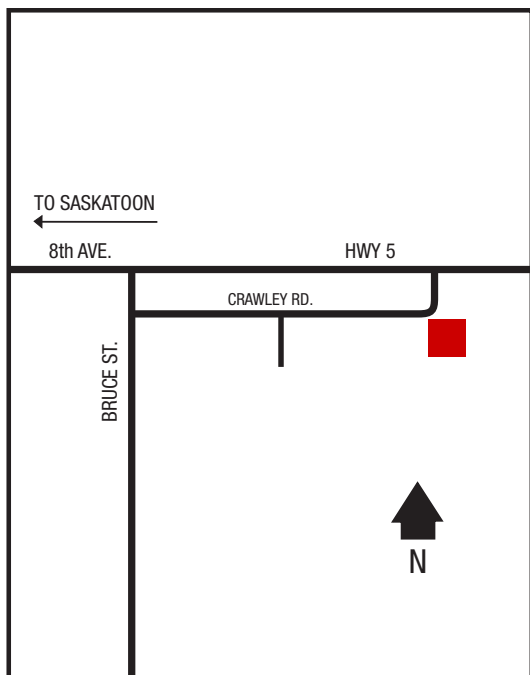

## Next Cardlock Locations (km)

NE - Lake Lenore.....33  
E - Watson.....43  
S - Lanigan.....50  
W - Saskatoon..... 113

SK

D, MD, DEF, R, ST