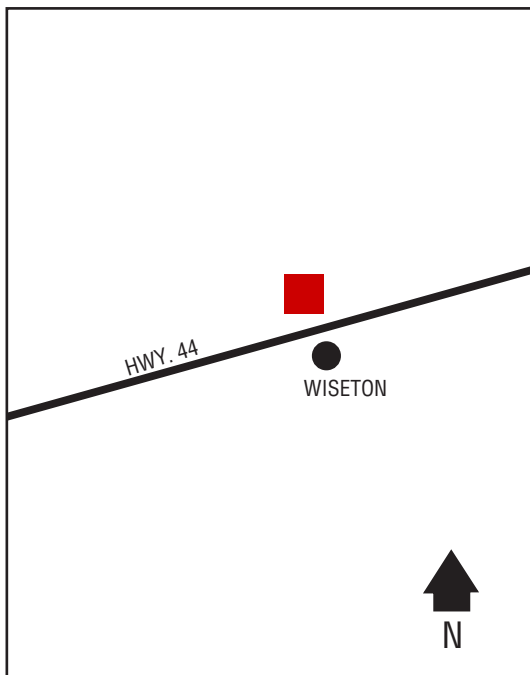

Wiseton

51 31 51.27N
107 64 94.23W

Riverbend Co-operative Ltd.
Highway 44
306-357-2138

Next Cardlock Locations (km)

N - Rosetown 73
E - Outlook.....59
S - Kyle.....75

D, MD, R
8 am – 5 pm (Mon. – Fri.)
Closed Sat. and Sun.