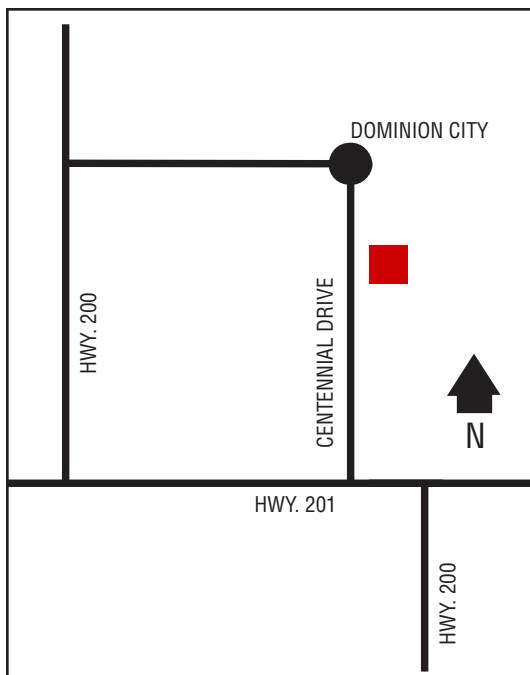

Dominion City

49 08 28.54N

97 09 19.06W

Sun Valley Co-op Ltd.

68 Centennial Drive

204-427-2553 (Site)

204-324-5546 (Petro.)

204-324-6956 (Admin.)

Next Cardlock Locations (km)

N - Morris 36

E - South Junction.....106

SW - Emerson..... 19

W - Altona.....34

MB

D, MD, R, MR

O - during open hours