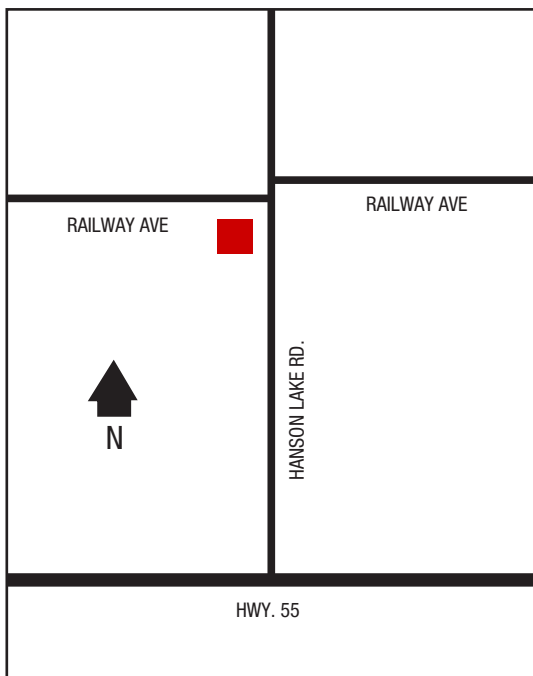

## Next Cardlock Locations (km)

N - Air Ronge ..... 280  
N - Creighton..... 324  
E - Choiceland.....24  
W - Prince Albert ..... 81

SK

D, MD, R, CS, O (at C-Store), TH, ST

C-Store Hrs: 9 am – 6 pm (Sept. long wk. – Mar. 1)