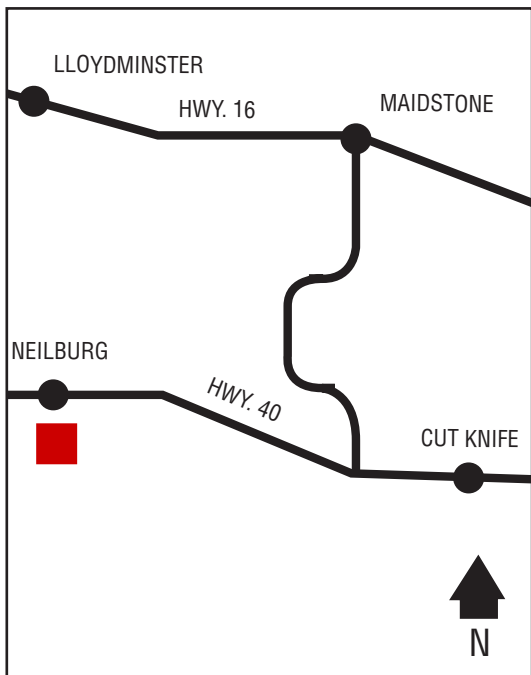

## Next Cardlock Locations (km)

E - Cut Knife ..... 37  
S - Unity ..... 71  
W - Wainwright, AB ..... 85

D, MD, R, DEF  
8 am – 5 pm (Mon. – Fri.) RR, FC