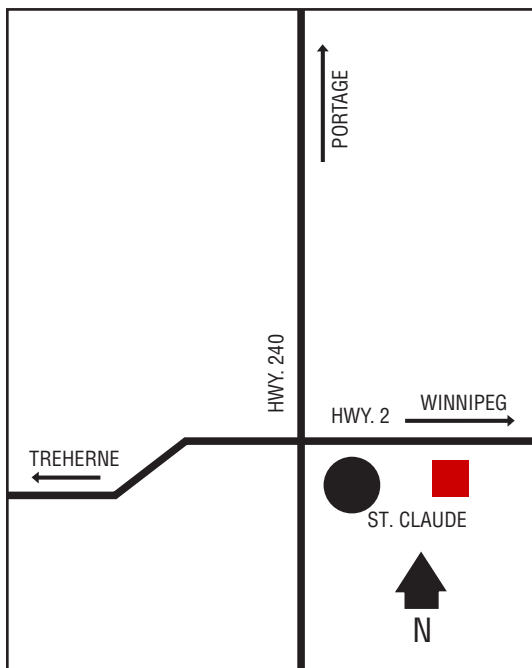

St. Claude

49 39 54.38N

98 19 54.85W

Pembina Consumers Co-op (2000) Ltd.

1 km E of Highway 240 on Highway 2

204-379-2078 (Petro.)

204-744-2228 (Admin.)

Next Cardlock Locations (km)

E - Elm Creek.....29

S - Notre Dame.....30

W - Treherne.....30

MB

D, MD, R, MR, ST

Pembina Consumers Co-op (2000) Ltd.

60 Main Street
204-744-2421
204-744-2432

Next Cardlock Locations (km)

NE - Notre Dame	18
E - Carman.....	44
S - Manitou.....	15
W - Swan Lake.....	16