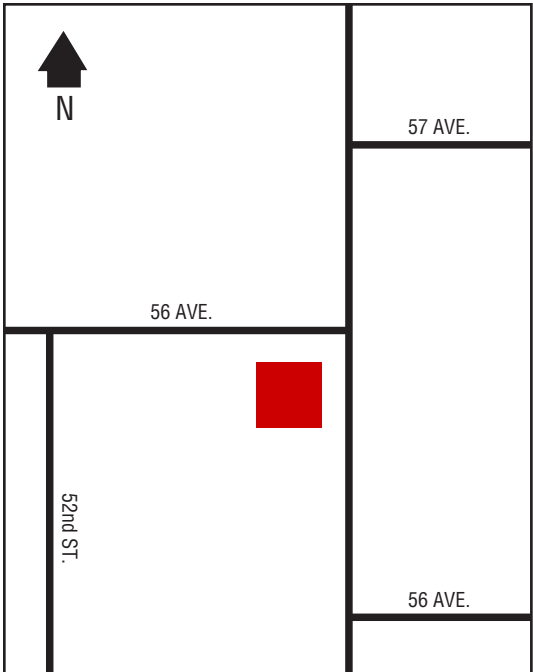

Rimbey

52.64 57 84 N
114.24 23 14 W

Evergreen Co-operative Association

6405 - 52 Street
403-843-2258
(Petro. and Admin.)

Next Cardlock Locations (km)

N - Barrhead 260
E - Ponoka.....50
S - Innisfail.....100
SW - Rocky Mountain.
House.....77

AB

D, MD, R, MR, ST

Rocky Mountain House

① 52 22 08.20N
114 54 11.67W

② 52 19 11.67N
114 51 59.17W

Evergreen Co-operative Association

- ① 4320 - 44th Street
- ② Pidherney's Industrial Park
  403-845-2845 (Retail Petro.)
  403-845-2841 (Retail Admin.)

Next Cardlock Locations (km)

NE - Rimbey.....	77
E - Biggar, SK.....	552
S - Eagle Hill.....	92
SW - Armstrong, BC..	603
SW - Canoe, BC.....	572

AB