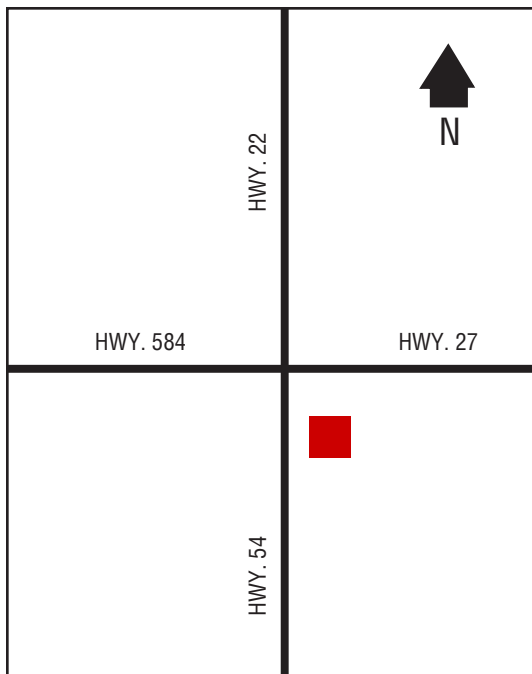

Westview Co-operative Association Limited

818 5th Ave. SW
403-556-3335

Next Cardlock Locations (km)

NE - Spruce View.....60
E - Eagle Hill.....12
W - Cochrane.....79

AB

D, MD, R, MR, ST, S, RR, OP, DEF