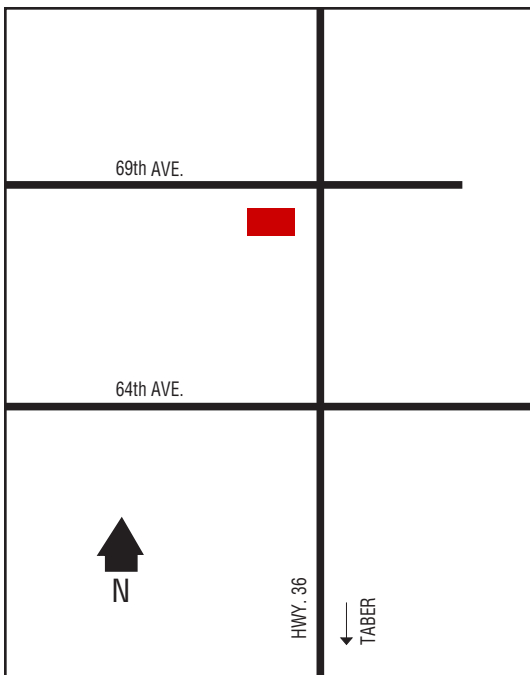

Taber

49 48 07.40N
112 07 38.24W

South Country Co-op Limited
Highway 36 and 69th Avenue
403-654-2137
(Co-op Retail Petro. and Admin.)

Next Cardlock Locations (km)

N - Vauxhall 36
E - Bow Island 58
S - Milk River 76
W - Lethbridge 54

AB

D, R, MR, MD, DEF, RR, S