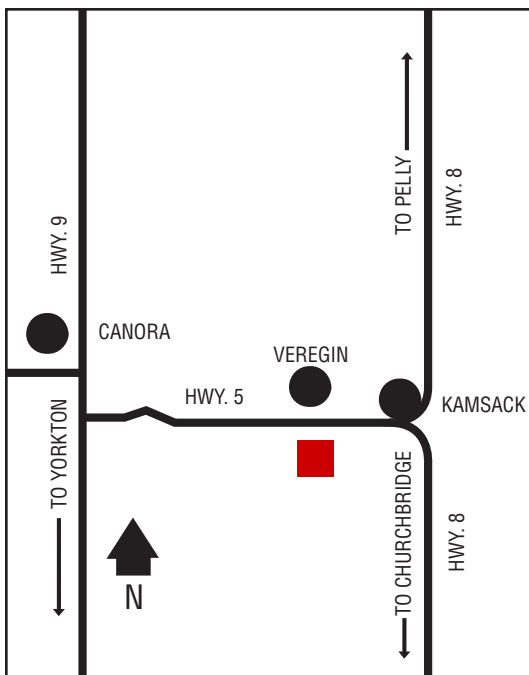

Veregin

51 34 59.67N
102 04 53.45W

Veregin Farmers' Co-operative Association Limited

307 Main Street
306-542-4378

Next Cardlock Locations (km)

NE - Swan River, MB... 113
S - Rhein.....34
W - Canora.....27

D, MD, R, FC

RR, TS, O - during Farm Centre Hours:

8 am - 5 pm (Mon. - Fri.), 9 am - 12 pm (Sat.)