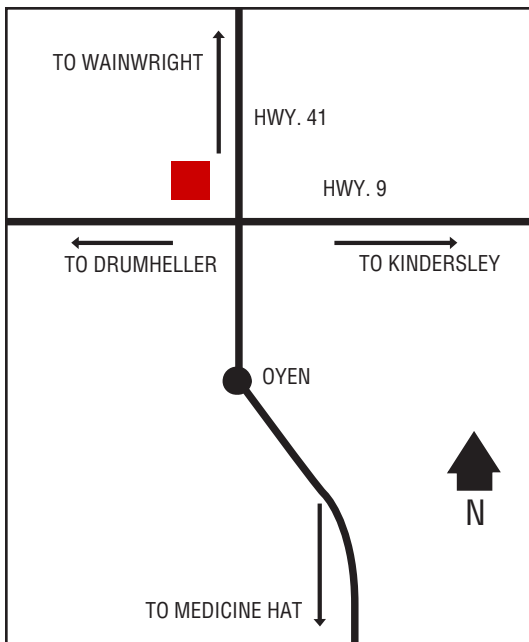

## Next Cardlock Locations (km)

N - Wainwright .....188

E - Marengo, SK.....50

S - Medicine Hat .....189

W - Drumheller.....185

AB

D, MD, DEF, R, MR, PR, RR, S, CS, RF, T, O, OP, TH, ST, L

R.V. Park adjacent with services.