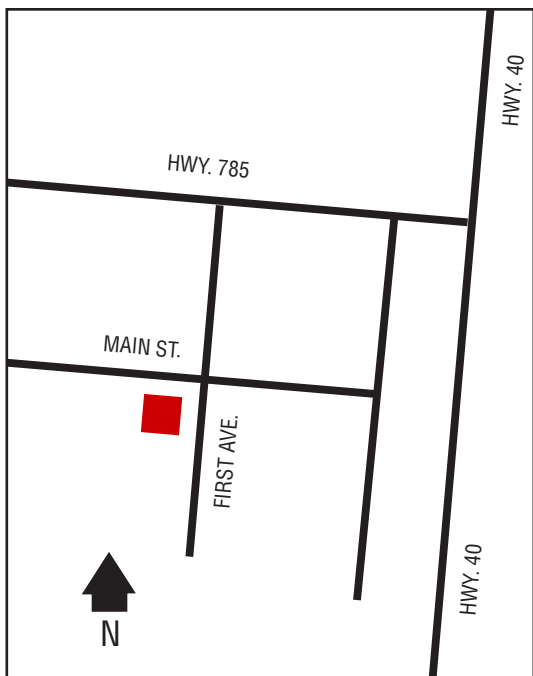

Marcelin

52 55 32.12N
106 47 31.96W

Lake Country Co-operative Association Limited

1 Main Street
306-226-2065

Next Cardlock Locations (km)

N - Shellbrook 44
S - Hepburn..... 57
W - Hafford..... 51

D, MD, R, RR, O (RR and O in store hours only)
8 am – 6 pm (Mon. – Sat.)

Marengo

51 28 59.30N
109 46 43.46W

The Hoosier Co-operative Association Kids

Highway 317
306-838-4405
(Retail Petro. and Admin.)

Next Cardlock Locations (km)

E - Kindersley.....	62
S - Hoosier.....	19
W - Oyen, AB.....	55