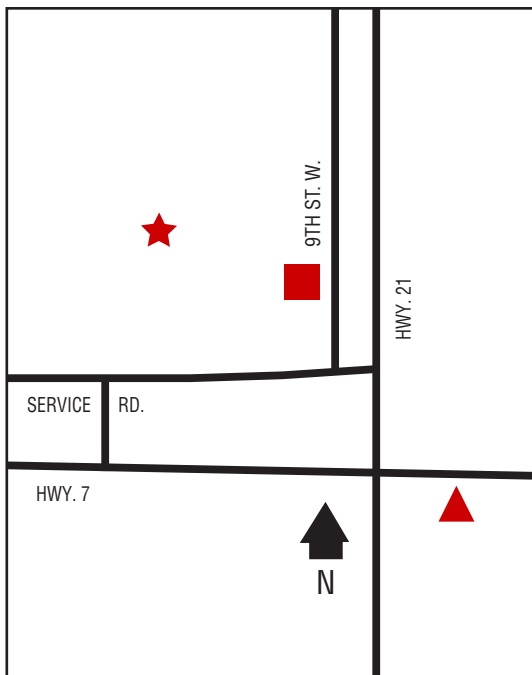

## Next Cardlock Locations (km)

N - Coleville ..... 42  
E - Rosetown..... 83  
S - Eatonia ..... 42  
W - Marengo..... 44

D, MD, R, T, TH  
7 am – 8 pm (Mon. – Sat.) RR, CS, O  
10 am – 5 pm (Sun.) RR, CS, O