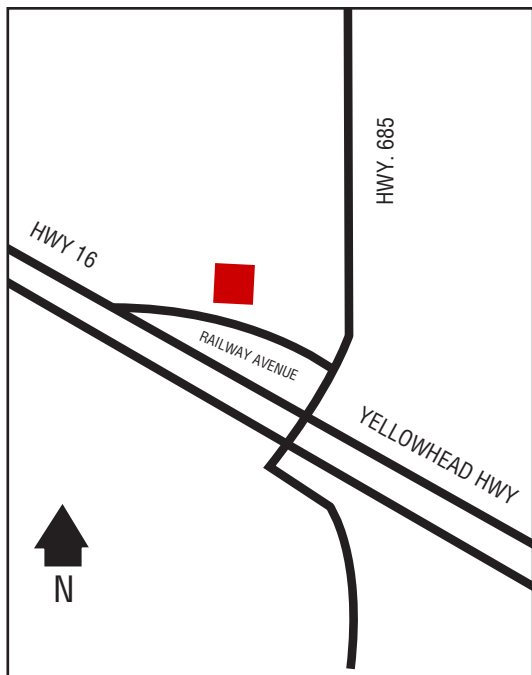

Borden

52 24 08.79N
107 14 03.69W

The Borden Co-operative Association Limited

Railway Avenue (off of Highway #16)
306-997-2033

Next Cardlock Locations (km)

N - Hafford.....	43
SE - Saskatoon.....	47
NW - Radisson.....	15

D, MD, R