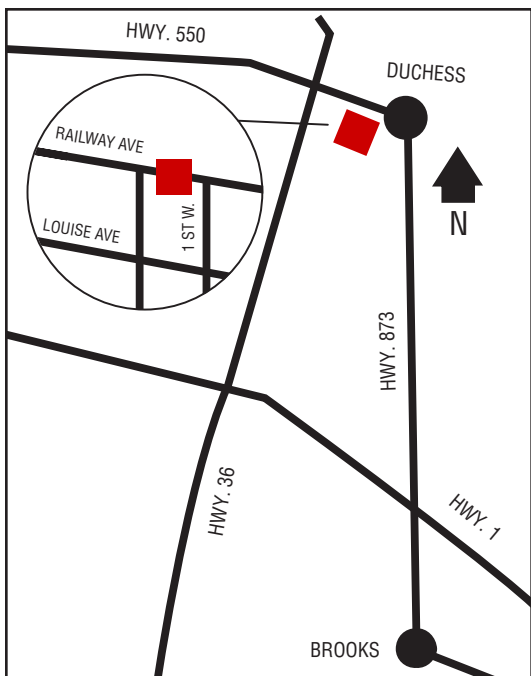

Duchess

50 43 59.68N
111 54 25.58W

South Country Co-op Limited
255 Railway Avenue
403-362-2885

Next Cardlock Locations (km)

N - Drumheller.....145
E - Redcliff 115
S - Brooks..... 19
W - Strathmore.....142

D, MD, R, MR, TH, ST

Unmanned - Emergency call 403-633-0662

AB