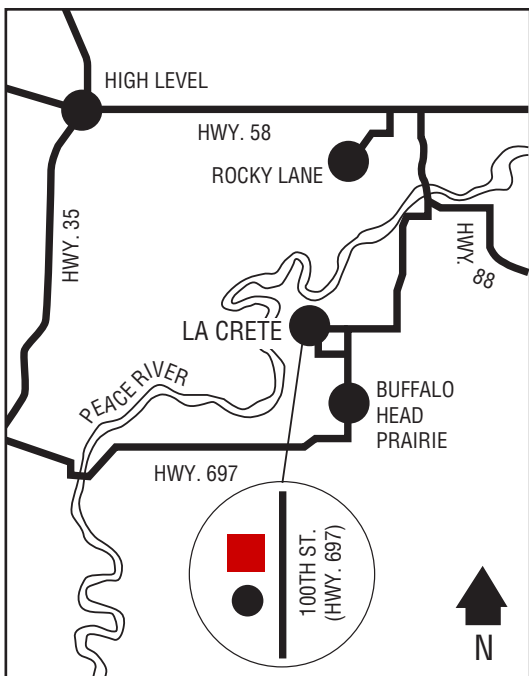

La Crete

58 10 54.91N
116 24 20.96W

La Crete Co-op Limited
10502 - 100th Street
780-928-3098 (Admin.)
780-928-4111 (Petro)

Next Cardlock Locations (km)

SE - Grassland 506
NW - High Level 113

AB

D, MD, DEF, R, P, MR, TH, ST, OP
Store Hours: 8 am – 6 pm

Lacombe

52 27 58.09N
113 44 07.61W

Central Alberta Co-op Limited

3401 - 52nd Avenue
403-782-2737

Next Cardlock Locations (km)

N - Ponoka	30
E - Stettler	77
S - Innisfail.....	61
W - Rocky Mountain	
House.....	96

AB