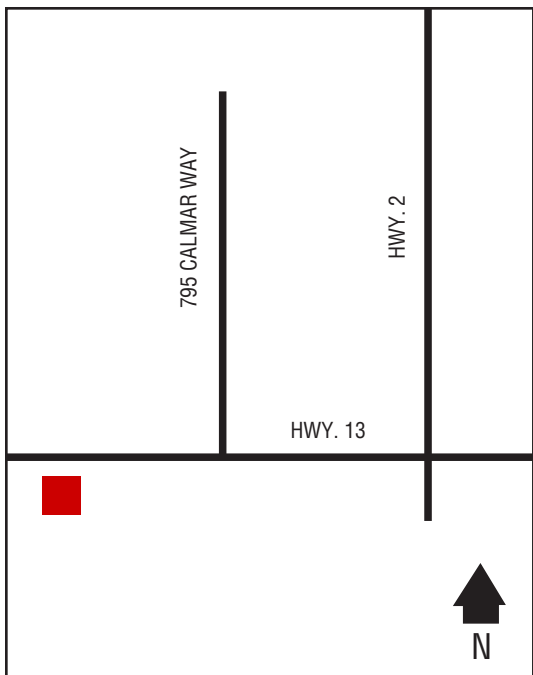

Falun

52 57 34.43N
113 50 09.94W

Wetaskiwin Co-operative Association. Ltd.

Highway 13
780-352-3548 (Retail Petro.)
780-352-6001 (Retail Admin.)

Next Cardlock Locations (km)

N - Leduc..... 50
E - Wetaskiwin..... 29
S - Ponoka..... 50

AB

D, MD, R, MR, T, OP, TH, ST

Store Hours: 7 am – 7 pm (Mon. – Sat.) RR, CS

9 am – 7 pm (Sun.) RR, CS