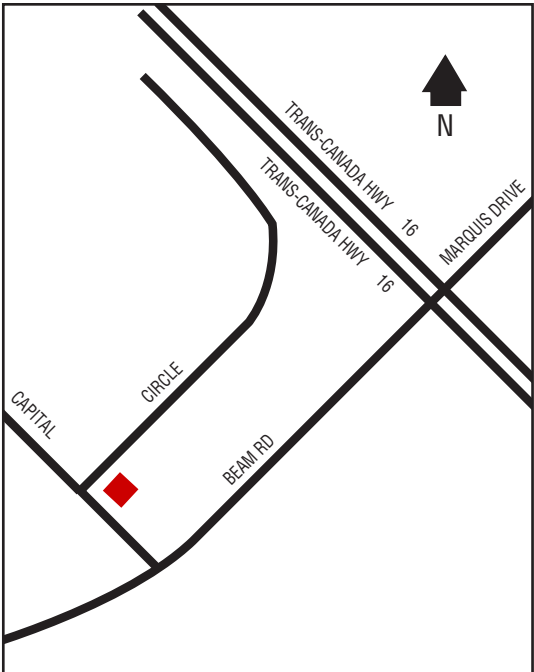

Saskatoon

52 11 22.75N
106 41 47.96W

Corporate Bulk Plant and Cardlock (Biz Hub)

41 Capital Circle
306-242-1505 (Site)
306-933-3833 (Retail)
306-244-3424 (FCL)

Next Cardlock Locations (km)

N - Hepburn.....	43
NE - Rosthern.....	63
E - Saskatoon Feed Mill.....	14
S - Kenaston.....	89
SW - Delisle.....	48
W - Perdue.....	69

D, MD, R, P, RR, S, TH, ST