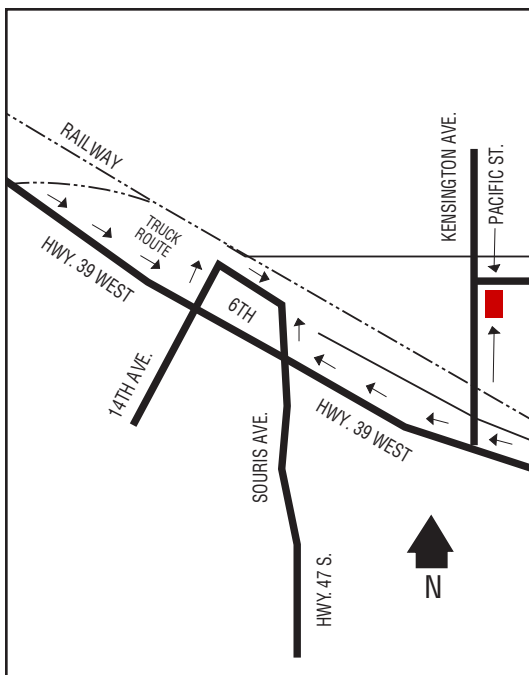

Estevan

49 08 13.39N
102 58 08.21W

Southern Plains Co-operative Association Limited

311 Kensington Avenue
306-637-4330 (Bulk Petro.)
306-637-4300 (Retail Admin.)

Next Cardlock Locations (km)

E - Pierson, MB 131
NW - Weyburn.....86

SK

D, MD, R, T, ST, FC

Farm Centre: 8 am – 5 pm (Mon. – Sat.) O, RR