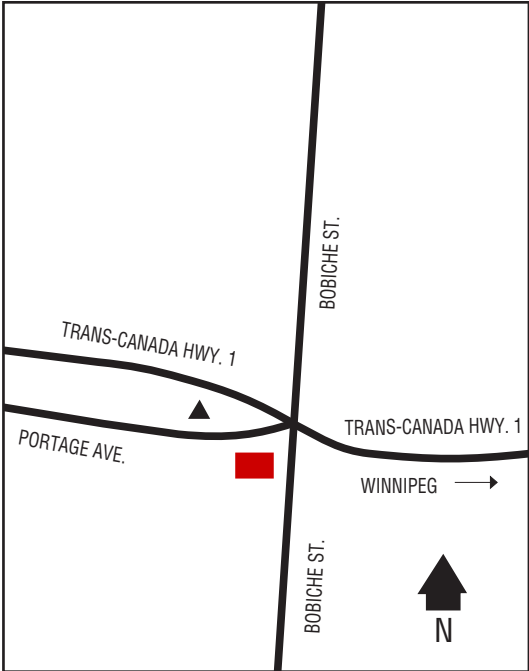

Headingley

49 52 35.81N
97 24 47.20W

Red River Cooperative Ltd.
5540 Portage Avenue
204-831-0028 (Site)
204-631-4600 (Red River Admin.)

Next Cardlock Locations (km)

N - Teulon..... 67
E - Thunder Bay, ON.. 736
SW - Carman 88
W - Elm Creek 77
W - Portage la Prairie ...89

MB

D, R, P, RR, S, CS, RF, T, TW, TS, OP, TH