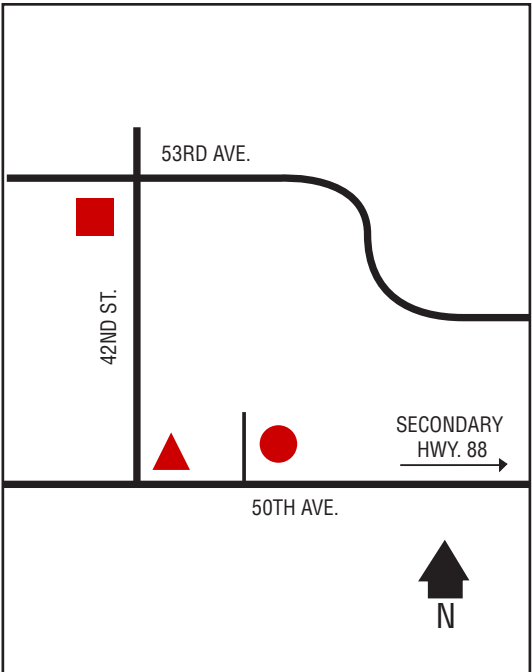

St. Paul

53 59 26.36N
111 16 24.51W

Cornerstone Co-operative

4221 - 53rd Avenue

780-645-3351

780-645-1728

Next Cardlock Locations (km)

NE - Bonnyville 71

E - Elk Point 36

SE - Vermilion 195

W - Thorhild 145

D, MD, DEF, R, MR, ST

Spruce View

52 05 10.68N
114 18 49.16W

Central Alberta Co-op Ltd.
2024 10 Ave
403-728-3770

Next Cardlock Locations (km)

N - Eckville	30
E - Innisfail	30
SE - Olds	52
SW - Eagle Hill	71
W - Rocky Mountain House	78

AB