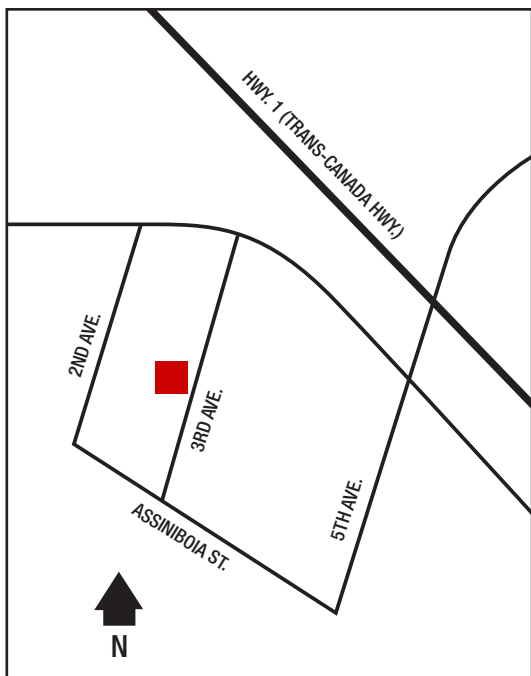

Wapella

50 15 56.44N
101 58 10.25W

Langbank Co-operative Association Limited

103 3rd Avenue N
306-538-2125
306-736-7457

Next Cardlock Locations (km)

N - Rocanville 34
E - Moosomin 29
S - Maryfield 69
W - Broadview..... 48

SK

D, R