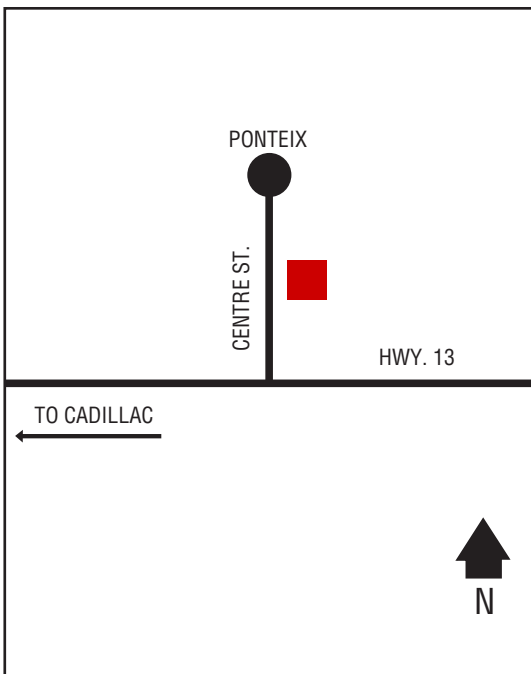

Ponteix

49 44 25.40N
107 29 38.34W

The Pioneer Co-operative Association Limited

109 Centre Street
306-625-3252 (Retail Petro.)
306-778-8800 (Retail Admin.)

Next Cardlock Locations (km)

N - Swift Current 83
E - Assiniboia 117
W - Shaunavon 78

SK

D, MD, R, TH, ST, FC