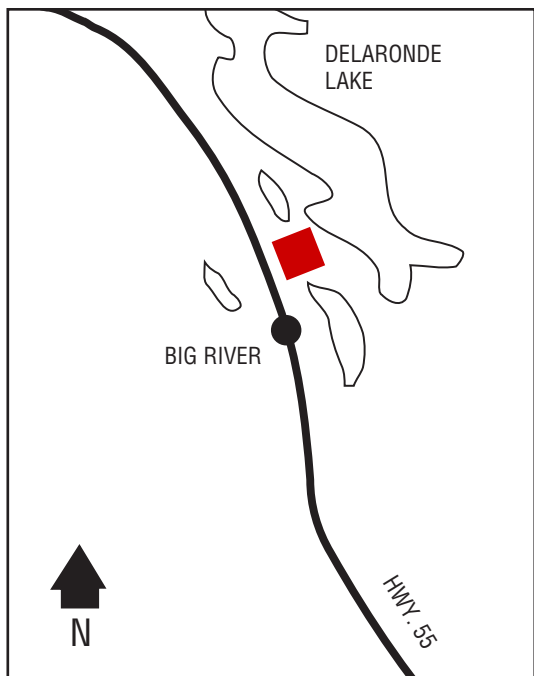

Big River

53 50 22.81N
107 02 13.23W

Lake Country Co-operative Association Limited

400 Hoehn Road
306-469-5777 (Big River)
306-764-6488 (Retail Petro.)
306-764-9393 (Retail Admin.)

Next Cardlock Locations (km)

S - Debden.....36
NW - Meadow Lake.... 131

D, MD, R

Store Hours: 8 am – 10 pm daily for PR, RR, CS, T