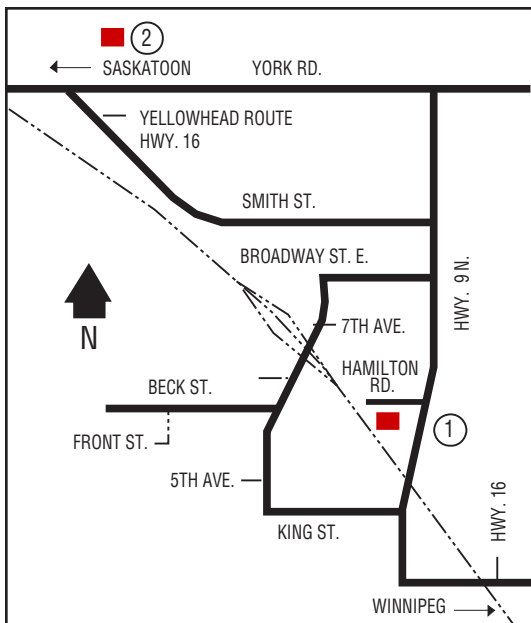

### Next Cardlock Locations (km)

N - Canora.....	48
E - Roblin, MB.....	79
S - Carlyle.....	193
SW - Langenburg.....	71
W - Ituna.....	78

① D, R, P, RR, T, FC

Farm Centre Hours: 8:00 am – 6:00 pm

② D, MD, DEF, R, P, ST