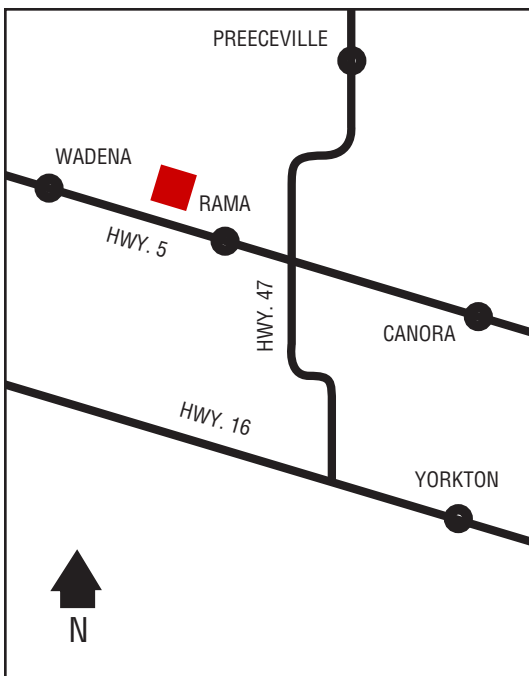

## Next Cardlock Locations (km)

N - Kelvington ..... 73

E - Canora ..... 42

W - Watson ..... 113

D, MD, R, TH