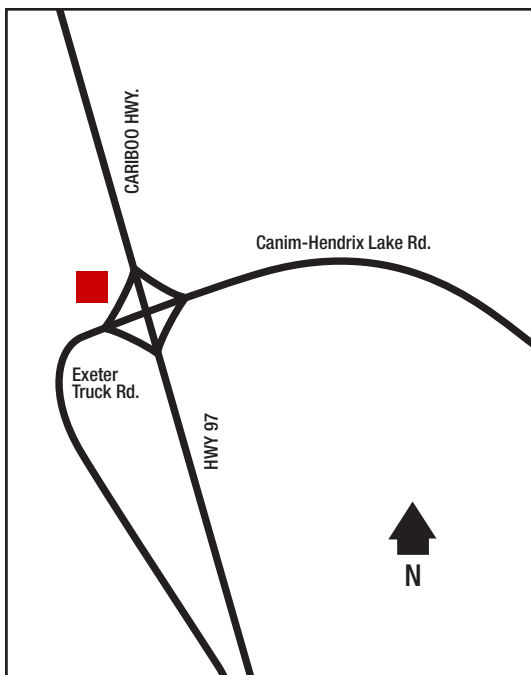

## Next Cardlock Locations (km)

N - Quesnel.....208  
NE - Valemount ..... 326  
SE - Scotch Creek..... 209

BC

D, MD, DEF, M, R, MR, RR, OP, TH, ST