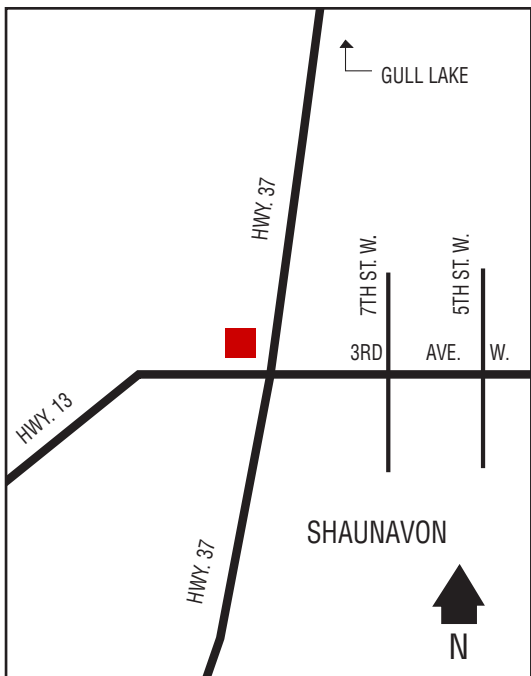

Shaunavon

49 39 05.95N
108 25 19.54W

Shaunavon Co-operative Association Limited

Highway 37
306-297-2664 (Retail Petro.)
306-297-2661 (Retail Admin.)

Next Cardlock Locations (km)

N - Gull Lake 53
E - Ponteix 78
W - Maple Creek 149

SK

D, MD, R