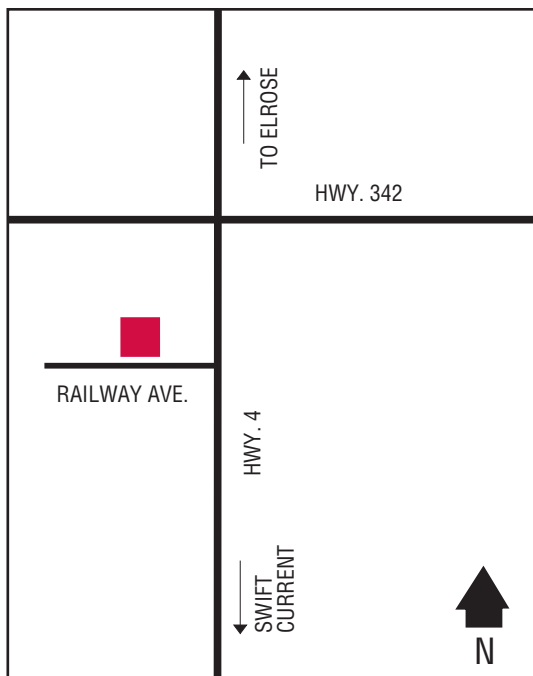

## Next Cardlock Locations (km)

N - Rosetown .....83  
E - Beechy .....55  
S - Stewart Valley .....38  
NW - Eston .....88

SK

D, MD, R, FC, CS, TH, ST, O

Store Hours: 8:30 am – 6 pm (Mon. – Sat.)