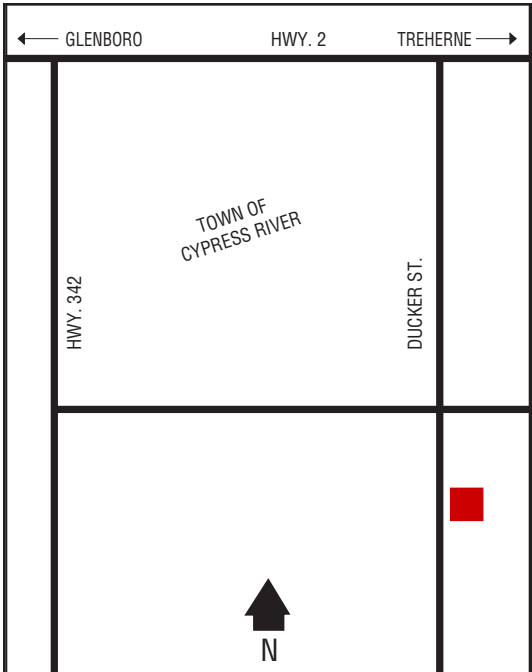

Cypress River

49 29 45.17N
98 00 05.48W

Pembina Consumers Co-op (2000) Ltd.

115 Ducker Street
204-743-2314

Next Cardlock Locations (km)

N - Austin.....	61
E - Treherne	32
S - Baldur	4
S - Glenboro.....	15

MB

D, MD, R, MR