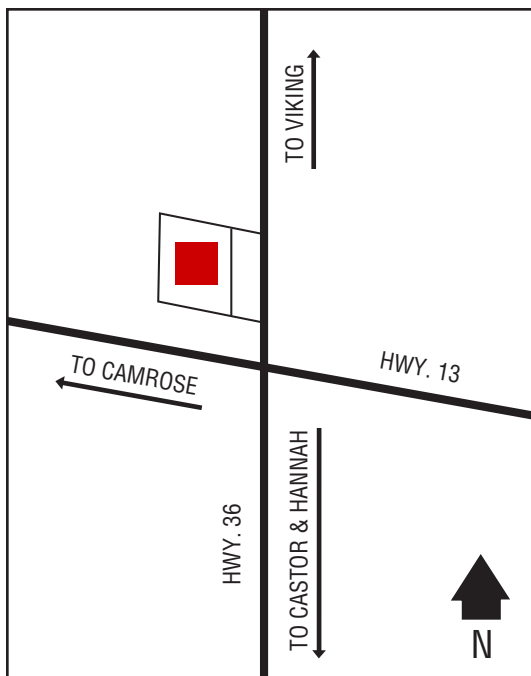

## Next Cardlock Locations (km)

N - Viking ..... 40  
E - Hardisty.....42  
S - Alliance..... 44  
W - Camrose.....72

AB

D, MD, R, MR, RR, S, OP, TH, ST

Petroleum Centre Hours: 8 am – 5 pm (Mon. – Fri.) O