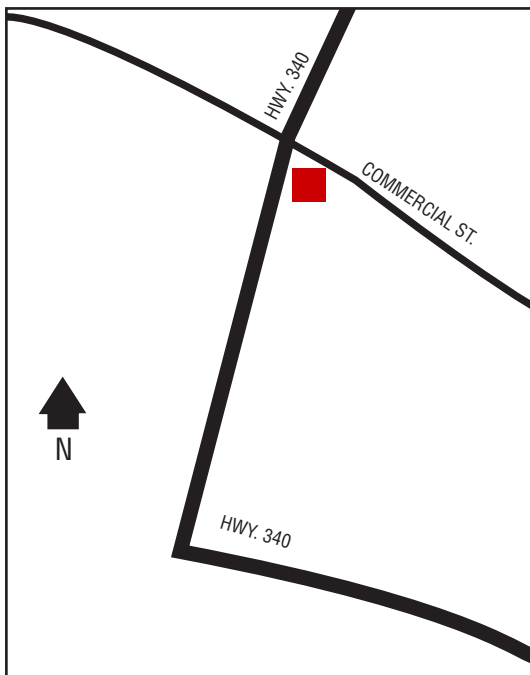

## Next Cardlock Locations (km)

N - Brandon .....50  
E - Glenboro.....33  
S - Boiesvain.....64  
W - Souris.....64

MB

D, MD, R, MR, RR, CS

C-Store Hours: 7 am – 10 pm (Mon. – Sat.)

8:30 am – 6 pm (Sun.)