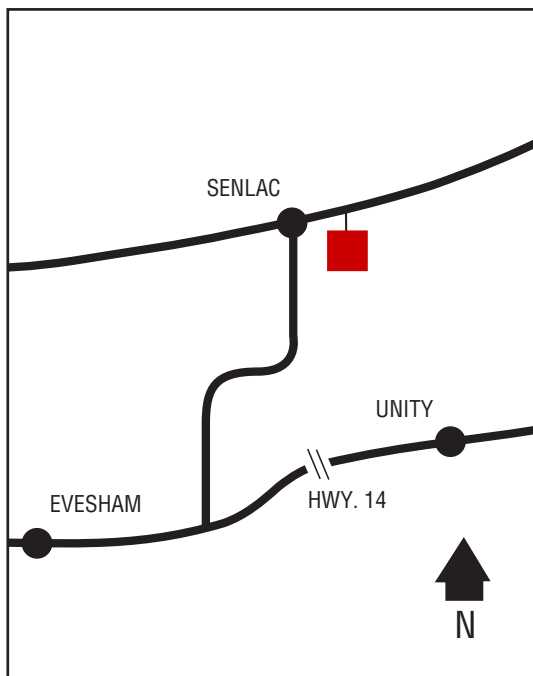

Senlac

52 29 34.57N
109 41 45.24W

The Delta Co-operative Association Limited

Box 100, Main Street
306-228-3444 (Senlac)
306-228-2662 (Retail Admin.)

Next Cardlock Locations (km)

N - Neilburg.....86
E - Unity.....60
S - Luseland.....76
W - Wainwright, AB....132

D, R

Store Hours: 8 am – 12 noon; 1 pm – 5 pm
(Tues. – Sat.) RR, CS