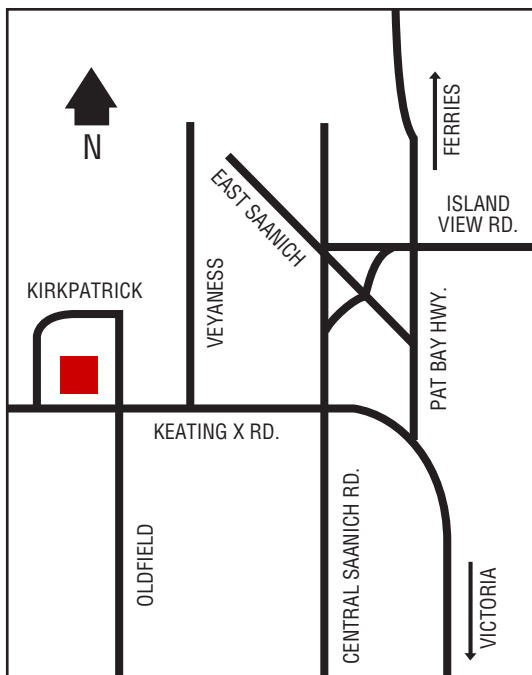

Saanichton

48 33 55.75N
123 25 03.38W

BC

**Peninsula Consumer
Services Co-operative**
6764 Oldfield Road
250-652-3212

Next Cardlock Locations (km)

N - Sidney..... 12
E - Aldergrove.....120
S - Duncan.....69

D, MD, M, PR, R