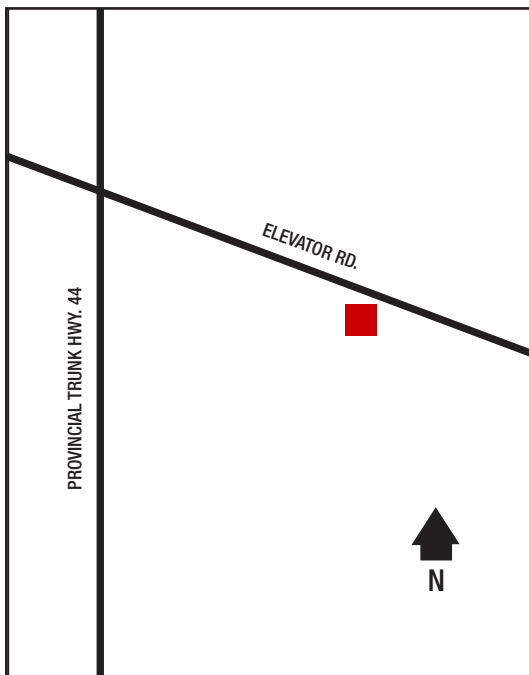

Whitemouth

49 57 12.24N
95 58 40.41W

Beausejour Consumers Co-operative Limited

48 Elevator Road
204-268-1824

Next Cardlock Locations (km)

S - Hadashville 36
W - Winnipeg.....93
NW - Beausejour..... 51

D, MD, R, P, T