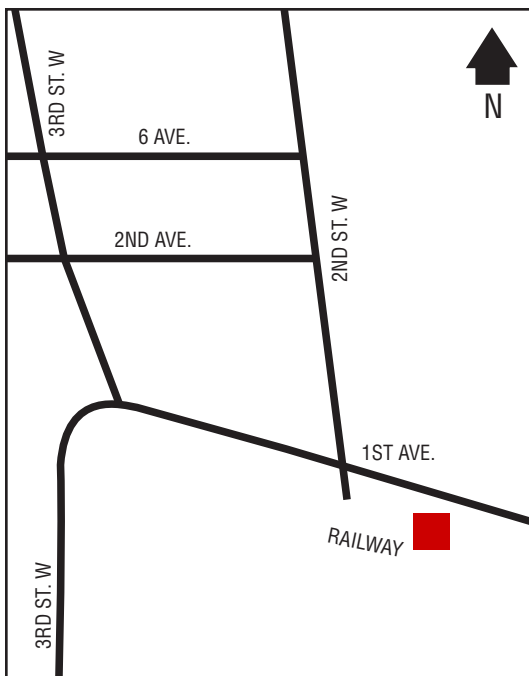

Bassano

50 47 16.44N
112 28 39.34W

South Country Co-op Limited
131 1st Avenue
403-793-7424

Next Cardlock Locations (km)

N - Hussar 45
E - Brooks.....50
S - Lomond..... 112
W - Gleichen.....52

AB

D, MD, R, MR