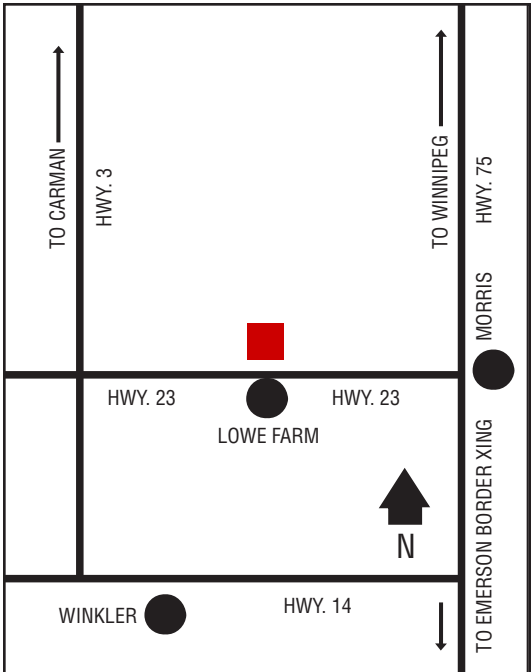

Lowe Farm

49 21 17.16N
97 35 14.57W

Winkler Consumers Cooperative Ltd.

78 Main Street
204-746-8476
or 204-746-6094

Next Cardlock Locations (km)

NE - Winnipeg 70
E - Morris..... 16
SW - Winkler 40
NW - Carman..... 40

D, MD, R, MR, CS, TS, TH, FC

Store Hours: 7 am – 4 pm (Mon. – Fri.)

PR (bottles only), RR, O