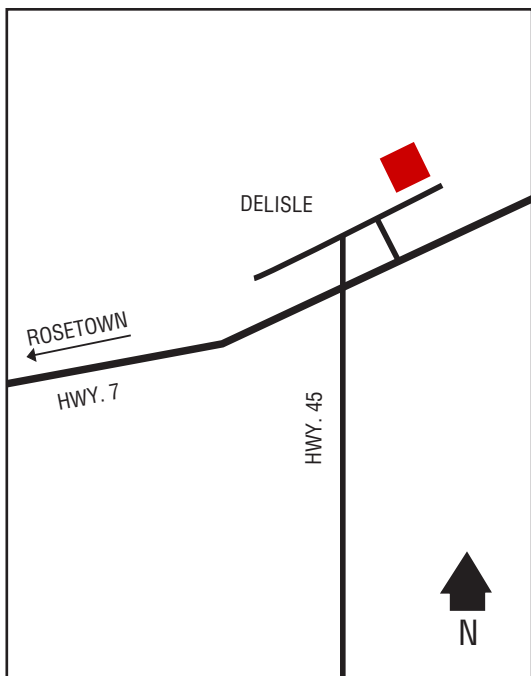

Delisle

51 55 33.99N
107 07 41.57W

Delisle Agricultural Co-operative Association Ltd.

401 3rd Street E.
306-493-2212
(Retail Petro. and Admin.)

Next Cardlock Locations (km)

NE - Saskatoon 45
SW - Harris.....38

SK

D, MD, R, T, OP

Store Hours: 7 am – 10 pm (Mon. – Fri.) RR, CS

8 am – 10 pm (Sat.)

9 am – 10 pm (Sun.) RR, CS