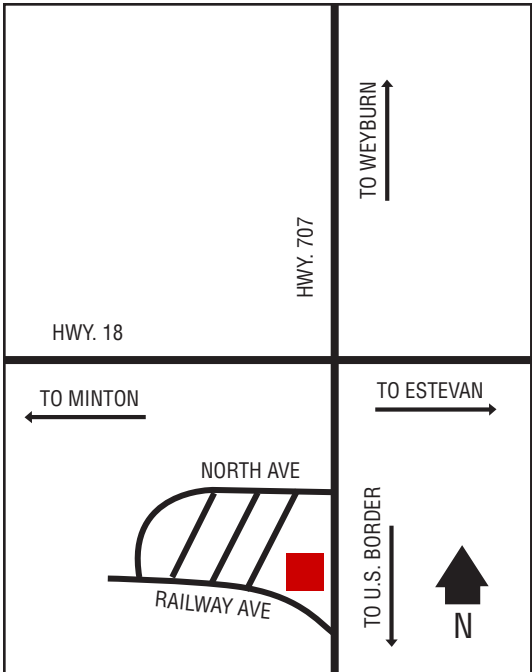

## Next Cardlock Locations (km)

N - Weyburn..... 81  
E - Estevan..... 85

SK

D, MD, R, RR, CS, TS, O  
8 am – 5 pm (Mon. – Sat.)