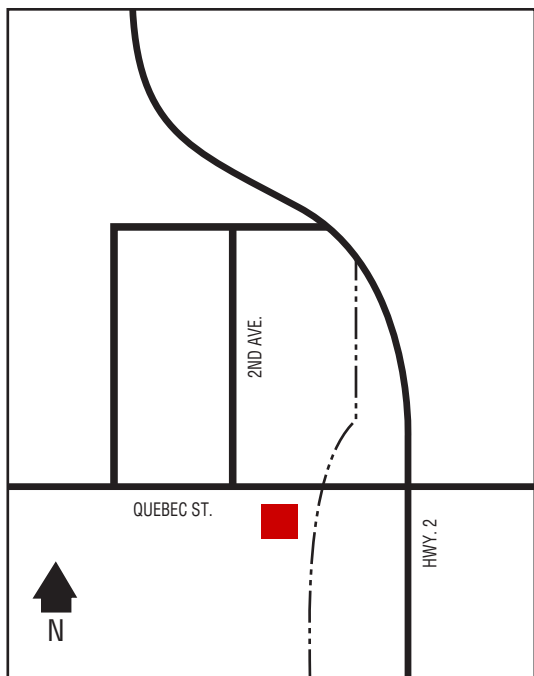

Meacham

52.09 97 52N
105.76 23 62W

The Meacham Co-operative Association Limited

125 Railway Avenue
306-376-2144

Next Cardlock Locations (km)

N - Wakaw.....64
E - Humboldt.....55
S - Young.....38
W - Saskatoon.....68

SK

R, D, MD, P
8 am – 5 pm