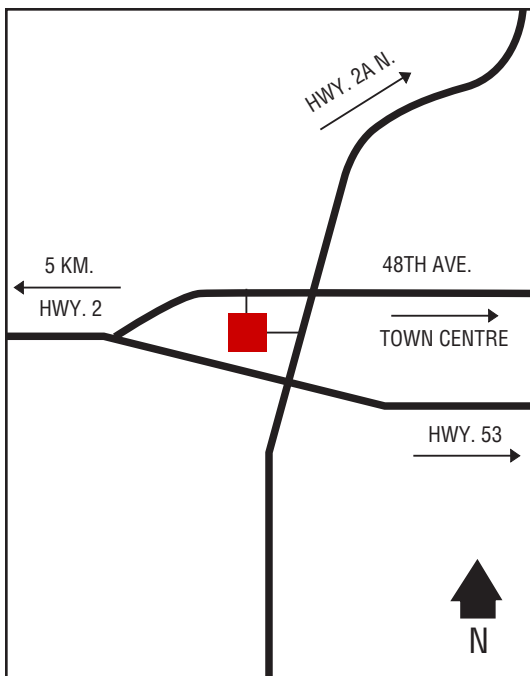

## Next Cardlock Locations (km)

N - Wetaskiwin .....36

E - Alliance.....150

S - Innisfail.....86

W - Rimbey.....50

AB

D, MD, R, MR, P, T, OP, ST

Store Hours: 8 am – 6 pm (Mon. – Sat.) RR