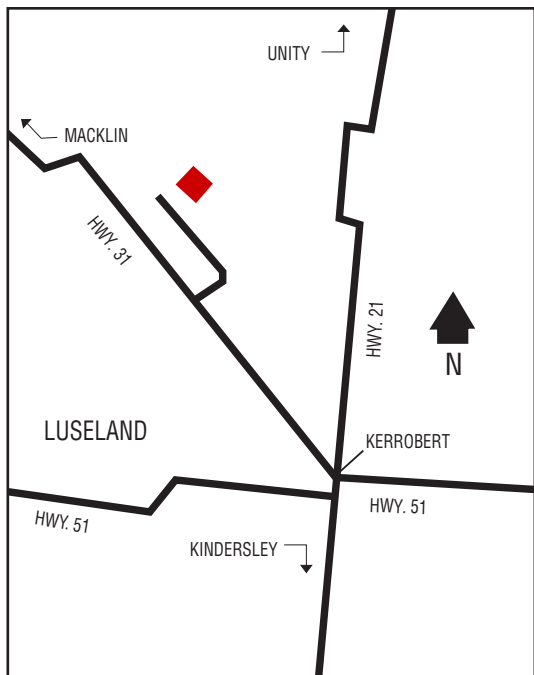

Luseland

52 04 50.57N
109 23 45.16W

The Delta Co-operative Association Limited

604 Grand Avenue
306-372-4426 (Luseland)
306-228-2627 (Retail Petro.)
306-228-2662 (Retail Admin.)

Next Cardlock Locations (km)

N - Unity 58
E - Biggar 113
S - Coleville 54
W - Alliance, AB 220

D, MD, R, ST