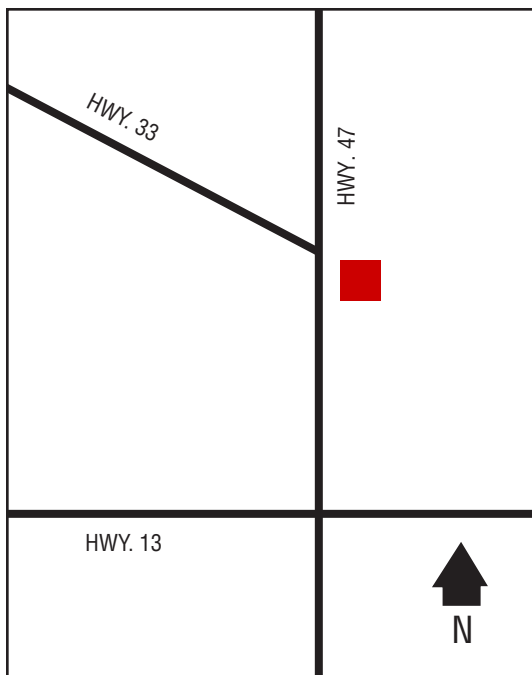

Stoughton

49 40 27.51N
103 01 20.35W

**The Stoughton Consumers
Co-operative Assoc. Ltd.**

Highway 47 and Highway 33

306-457-2466

306-457-2455

Next Cardlock Locations (km)

N - Peebles.....58

E - Arcola.....45

S - Estevan..... 61

W - Weyburn..... 61

SK

D, MD, R, MR, ST, CS, OP