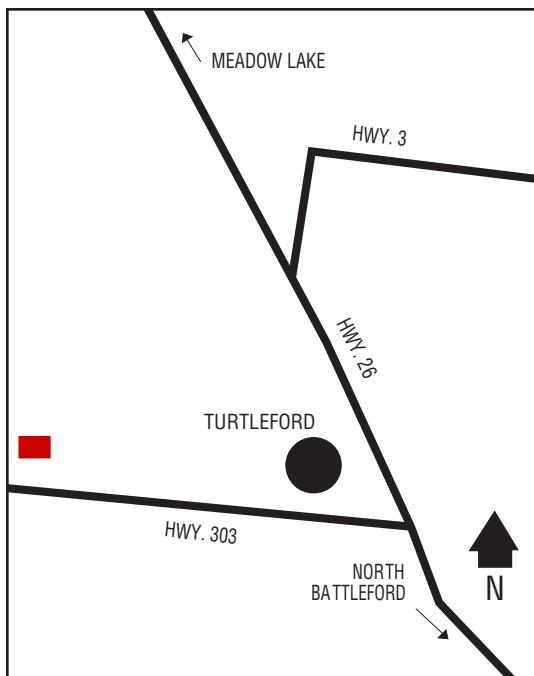

Turtleford

53 23 18.15N
108 59 07.08W

Turtleford and District Co-operative Assoc. Ltd.

Highway 303
306-845-2162 (Retail Petro.)
306-845-2020 (Retail Admin.)

Next Cardlock Locations (km)

N - Meadow Lake 134
E - Glaslyn.....46
S - North Battleford 98
W - Lloydminster.....111

SK

D, MD, R, P, ST, FC