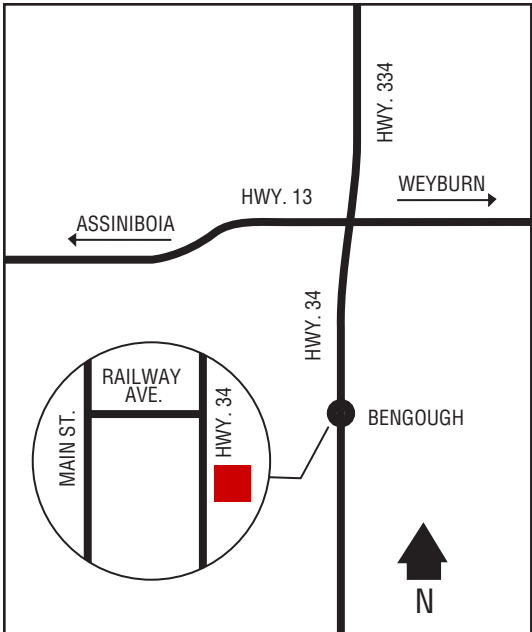

Bengough

49 23 56.07N
105 07 16.94W

Bengough Co-operative Limited
140 - 3rd Street E.
306-268-2040

Next Cardlock Locations (km)

N - Avonlea 92
NE - Ogema 20
NW - Assiniboia 85

SK

D, MD, R, P, FC, 24-Hour Telephone
PR, RR, TS, O during Farm Centre Hours:
7 am – 6 pm (Mon. – Fri.);
8 am – 6 pm (Sat.);
10 am – 4 pm (Sun.)