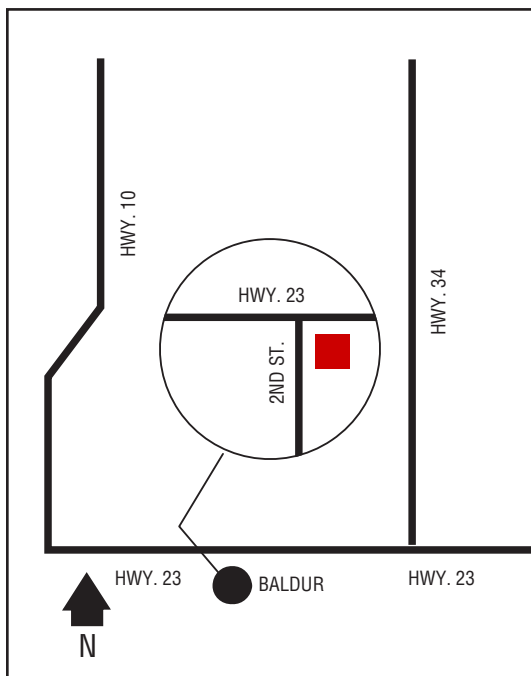

Baldur

49 23 01.99N
99 14 37.19W

Pembina Consumers Co-op (2000) Ltd.

121 - 2nd Street
204-744-2228 (Admin.)
204-535-2598 (Petro.)

Next Cardlock Locations (km)

N - Austin.....102
E - Manitou.....75
SE - Pilot Mound.....35
W - Boissevain.....77

D, MD, R, MR, TH