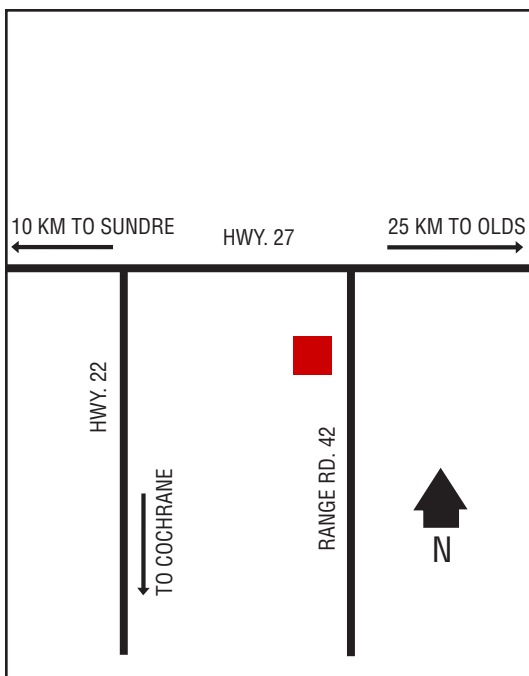

## **Next Cardlock Locations (km)**

N - Spruce View .....65  
E - Olds .....32  
S - Cochrane .....70  
W - Sundre .....11

AB

D, MD, R, MR, OP, ST

Agro Centre: 8:30 am – 5:30 pm (Mon. – Sat.)