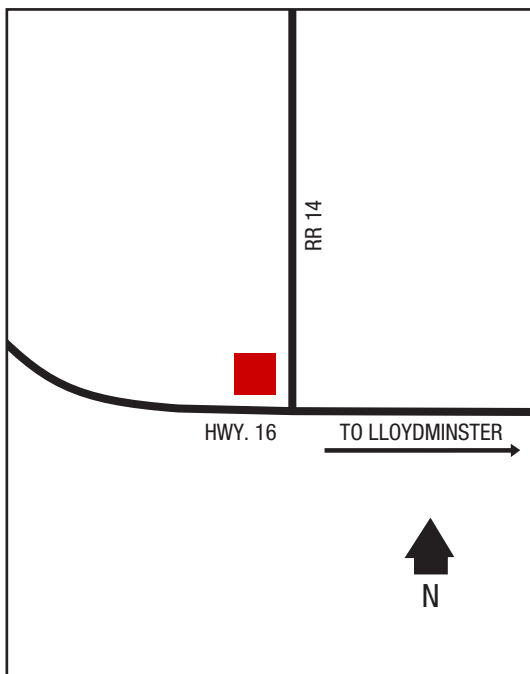

Vermilion River

53 16 44.34N
110 06 17.53W

Lloydminster & District Co-op Ltd.
Hwy. 16 & Range Road 14
780-874-1505

Next Cardlock Locations (km)

N - Paradise Hill, SK.....71
E - Lloydminster, SK..... 9
S - Neilburg, SK 75
W - Vermilion 57

AB

D, MD, R, MR, DEF, RR, CS, T, TH, ST
C-Store - 8 am – 4:30 pm (Mon – Fri)
Sun – Sat: Closed