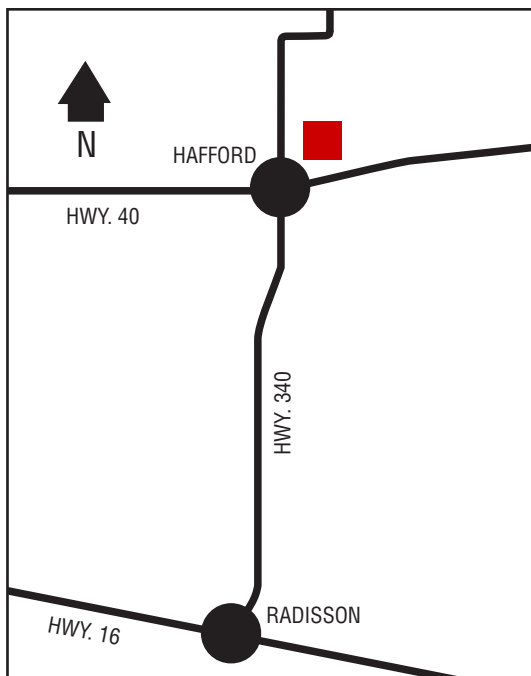

## Next Cardlock Locations (km)

E - Marcelin ..... 51  
SE - Saskatoon.....98  
W - North Battleford ...68

D, MD, R, PR, RR, O, FC  
8 am – 6 pm (Mon. – Sat.)  
Closed Sunday