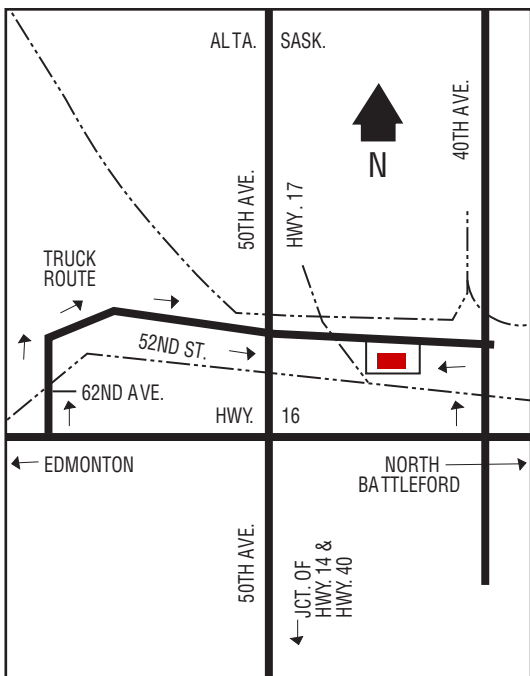

Lloydminster

53 17 05.97N
109 59 31.62W

Lloydminster and District Co-operative Limited

4515 - 52nd Street E.
306-825-8180 (Retail Petro.)
306-825-2271 (Retail Admin.)

Next Cardlock Locations (km)

SE - North Battleford .139
W - Vermilion, AB 60

**2nd Cardlock location
on Hwy. 16**

MD, D, R, DEF (TH at Agro Centre)

Agro Centre Hours: 8 am – 5 pm (Mon. – Fri.) RR