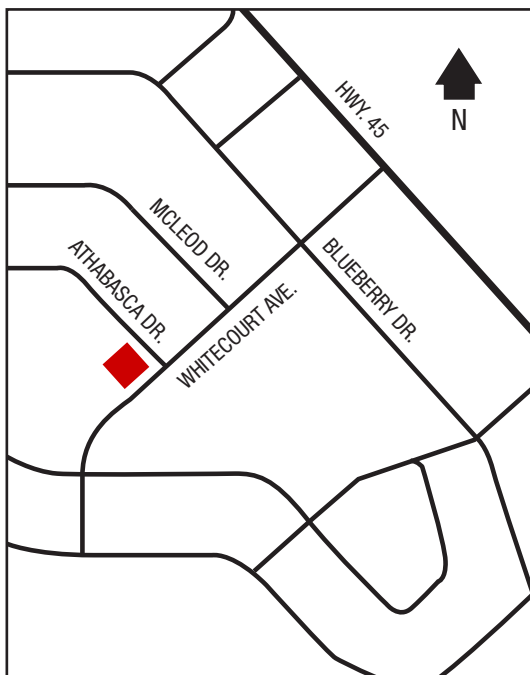

Whitecourt

54.1 21 19N
115.63 72W

Pembina West Co-op
3682 30th Street
780-778-3239

Next Cardlock Locations (km)

N - Valleyview 170
E - Mayerthorpe.....45
S - Drayton Valley 133
W - Fox Creek 84

AB

R, MR, MD, D, DEF, S, RR (24 hrs), CS, TH, ST, OP, O
C-Store - 6 am – 5 pm (Mon – Fri)
Sat – Sun: Closed