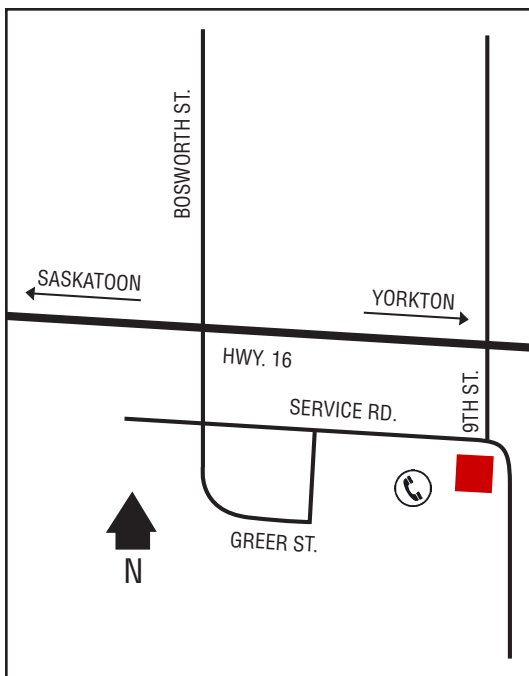

Wynyard Co-operative Association Limited

581 South Service Road
306-554-3644 (Retail Petro.)
306-554-3443 (Retail Admin.)

Next Cardlock Locations (km)

N - Watson.....63
S - Regina.....168
W - Lanigan..... 61

SK

D, MD, R, PR, RR, S, CS, T, O, OP, FC

C-Store Hours: 6 am – 11 pm (Mon. – Sat.)

7 am – 11 pm (Sun. and Holidays) RR