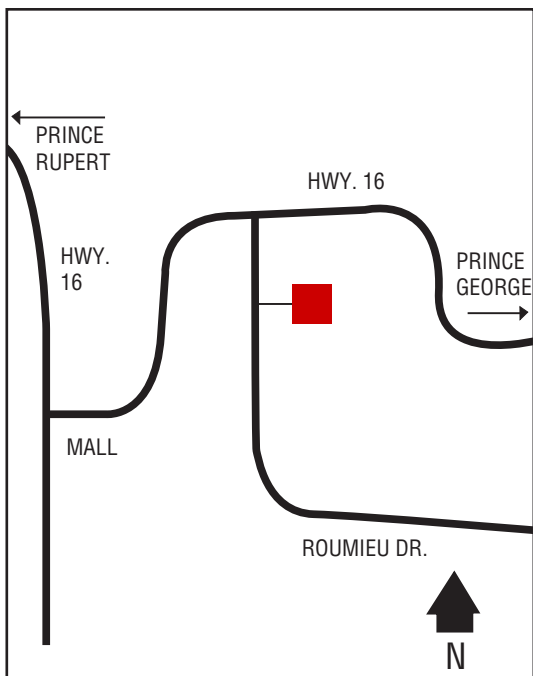

Burns Lake

54 13 21.96N
124 44 00.25W

BC

Four Rivers Co-operative
Roumieu Drive, Tweedsmuir
Industrial Park
250-567-4488 (Retail Petro.)
1-888-545-2667 (Retail Petro.)
250-567-4414 (Retail Admin.)

Next Cardlock Locations (km)

E - Fraser Lake.....70
W - Houston.....74

D, MD, R, MR, T, OP