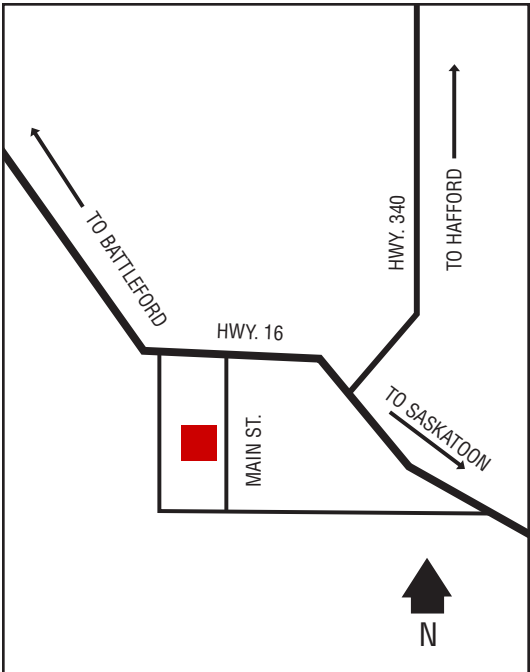

Radisson

52 27 77.6N
107 23 74.2W

Discovery Co-operative Ltd.

127 Main Street
306-827-2206
306-446-7288 (Petro.)
306-445-9800 (Admin.)

Next Cardlock Locations (km)

N - Hafford.....33
E - Borden.....15
W - Battleford.....75

SK

D, MD, R, RR, CS

Hours: 8 am – 6 pm (Mon. – Sat.) Closed Sunday.

(TS, FC, O)