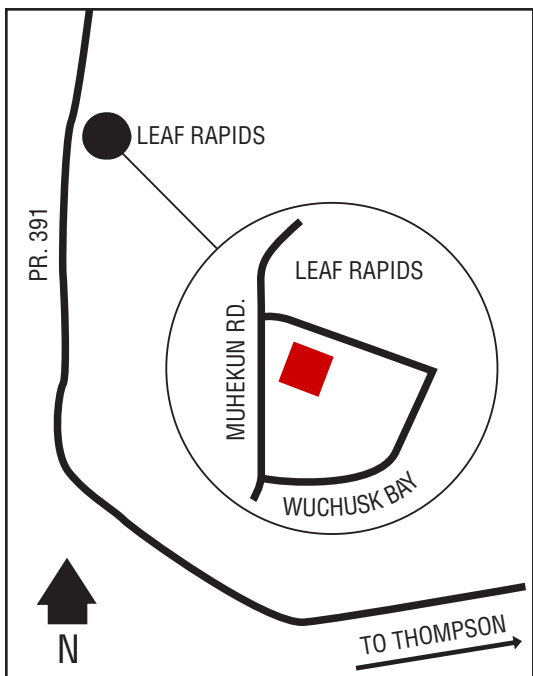

Leaf Rapids

56 27 42.05N
100 00 51.23W

Leaf Rapids Consumers Co-op Ltd.
Muhekun Road and Wuchusk Bay
204-473-2411

Next Cardlock Locations (km)

S - Flin Flon..... 608

D, R, OP, TH