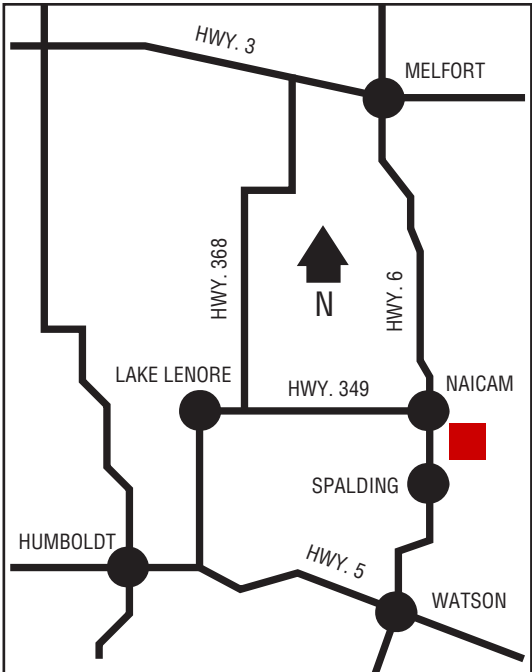

Naicam/ Spalding

52 22 32.64N
104 29 52.66W

Prairie North Co-operative Ltd.

Highway 6
306-874-2190 (Admin.)
306-872-2212 (Petro.)

Next Cardlock Locations (km)

N - Melfort.....	56
E - Archerwill.....	47
S - Watson.....	34
W - Lake Lenore.....	36

SK

D, MD, R