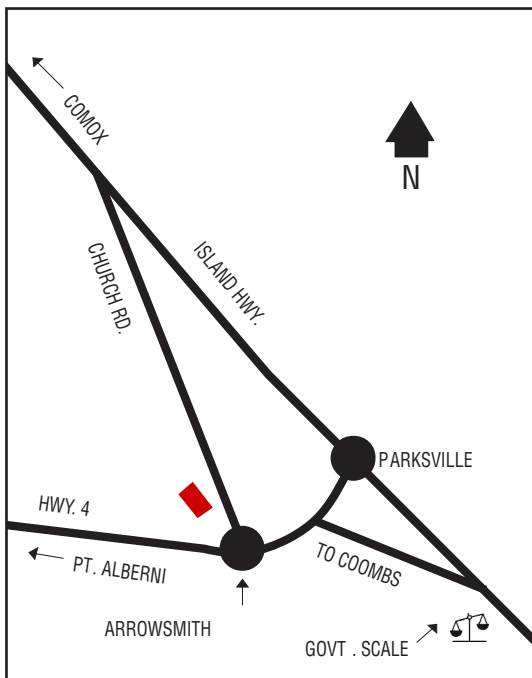

Parksville

49 18 21.89N
124 21 37.35W

BC

Mid Island Consumer Services Co-operative

Alberni Highway and Church Road

250-947-9302 Parksville

(Retail Petro.)

250-729-8403 Nanaimo

(Retail Petro. and Admin.)

Next Cardlock Locations (km)

N - Courtenay..... 76

S - Nanaimo..... 36

W - Ucluelet..... 200

D, MD, R, MR, CS, T, TH, ST