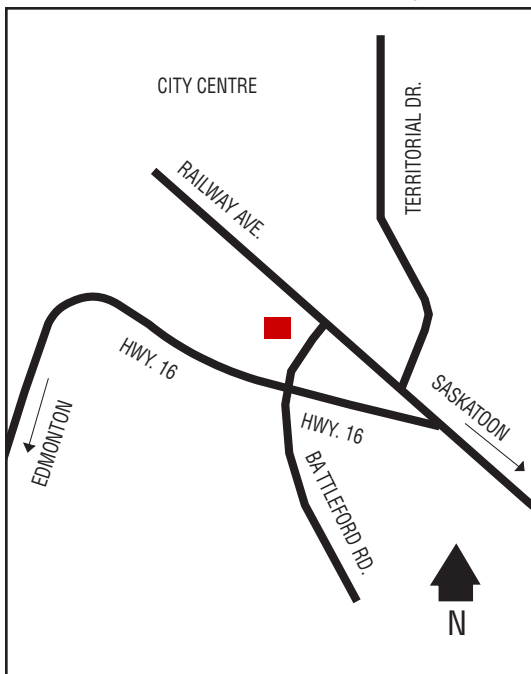

## Next Cardlock Locations (km)

N - Glaslyn .....	68
E - Hafford .....	68
S - Biggar .....	96
W - Cut Knife .....	62
NW - Lloydminster .....	139

SK

D, MD, R, T, OP, DEF, O, P, ST, RR, CS

8 am – 6 pm (Mon. – Sat.) FC, RR