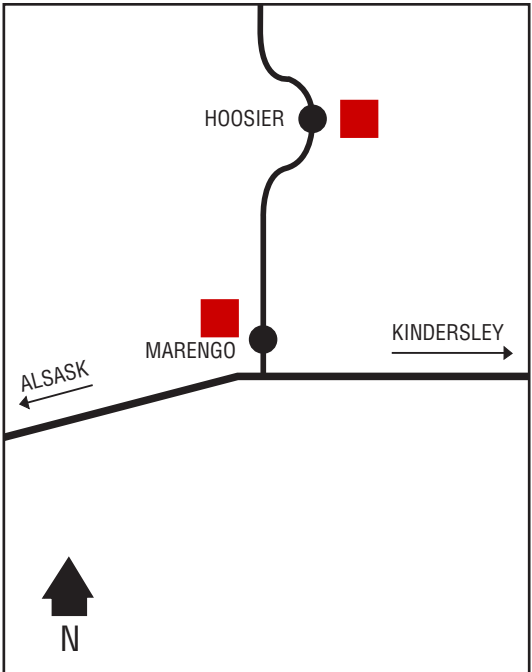

Marengo

51 28 59.30N
109 46 43.46W

The Hoosier Co-operative Association Kids

Highway 317
306-838-4405
(Retail Petro. and Admin.)

Next Cardlock Locations (km)

E - Kindersley.....	62
S - Hoosier.....	19
W - Oyen, AB.....	55

SK

D, MD, R, ST