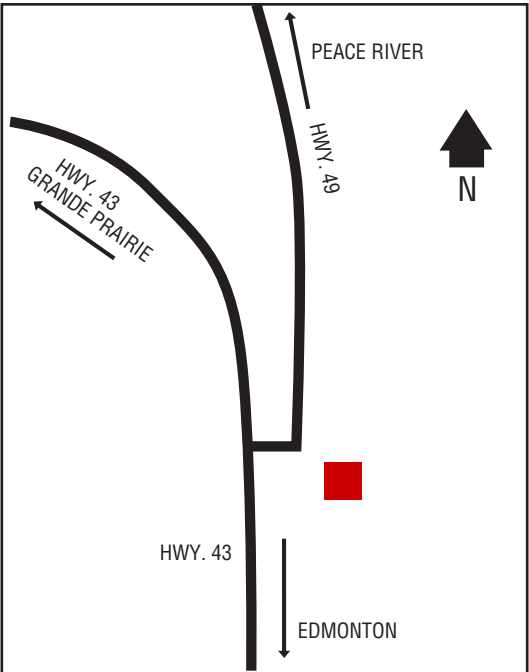

Valleyview

55 03 36.99N
117 16 44.67W

New Horizon Co-operative Limited

4501 East Highway Street

Phone: 780-524-5285

Fax: 780-524-5294

Next Cardlock Locations (km)

N - Girouxville.....85

SE - Stony Plain..... 325

W - Grande Prairie.....111

AB

D, MD, DEF, R, MR, P, RR, S, O, OP, TH, ST