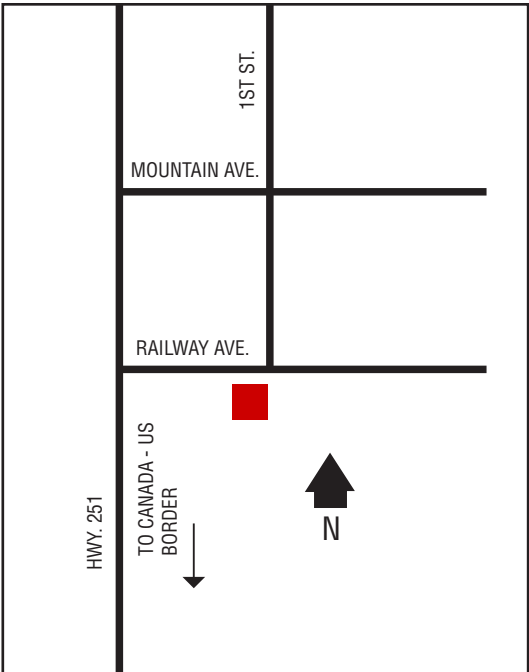

Waskada

49 05 45.38N
100 48 02.99W

Boundary Consumers Cooperative Ltd.

23 South Railway Avenue
204-673-2689

Next Cardlock Locations (km)

N - Virden 100
NE - Deloraine.....35
E - Boissevain.....70
W - Pierson.....55

MB

R, D, O (During Business Hours)