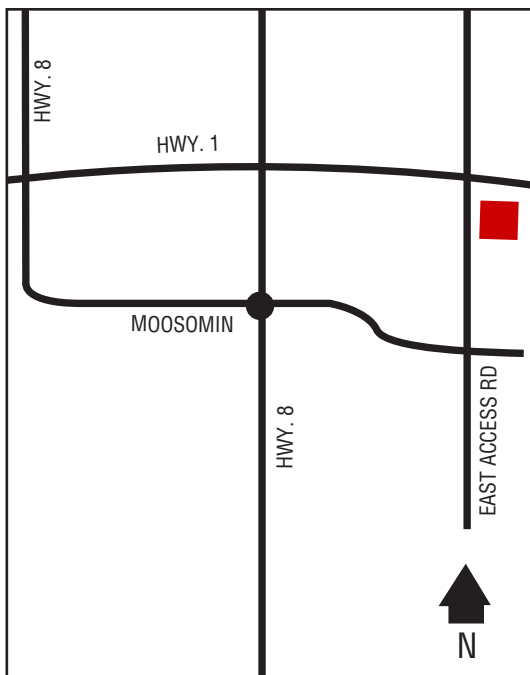

Moosomin

50 08 26.23N
101 38 53.49W

Borderland Co-operative Limited

119 East Access Road
306-435-3785 (C-Store)
306-435-7524 (After Hours)
306-435-4004 (After Hours)

Next Cardlock Locations (km)

N - Langenburg 85
E - Virden, MB 65
S - Maryfield 43
W - Whitewood 50

SK

D, MD, R, PR, RR, S, CS, CW, O, OP, TH, ST, L
Store Hours: 6 am – 10 pm Daily