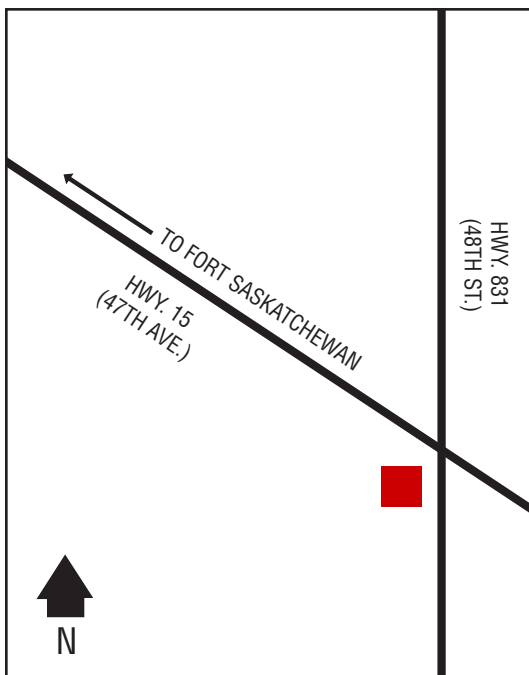

## Next Cardlock Locations (km)

N - Boyle.....109  
NE - Andrew.....46  
E - Vermilion..... 151  
SW - Edmonton.....50

AB

D, MD, R, MR, O, TH, ST, FC

Store Hours: 8 am – 5 pm (Mon. – Fri.)

8 am – 4 pm (Sat.)