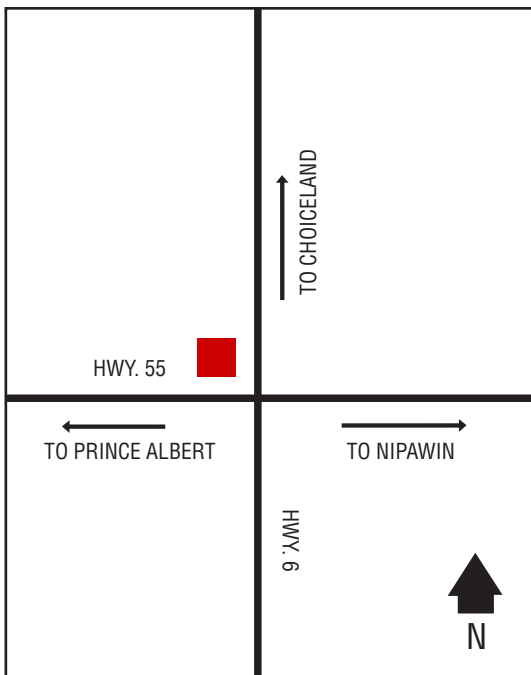

# Chocicland

53 28 56.47N  
104 29 13.38W

**Pineland Co-operative  
Association Limited**

Highway 55  
306-428-2175

**Next Cardlock  
Locations (km)**

E - Nipawin.....42  
S - Melfort .....78  
W - Smeaton .....24