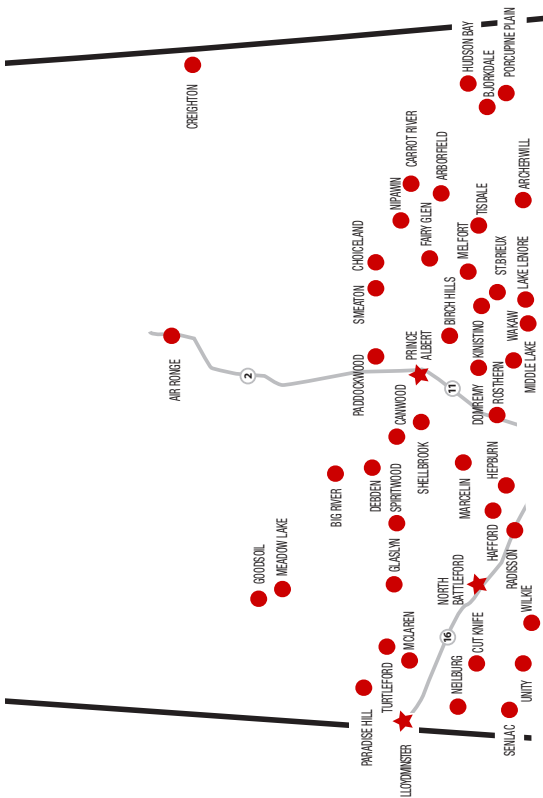

NORTHERN SASKATCHEWAN

SK