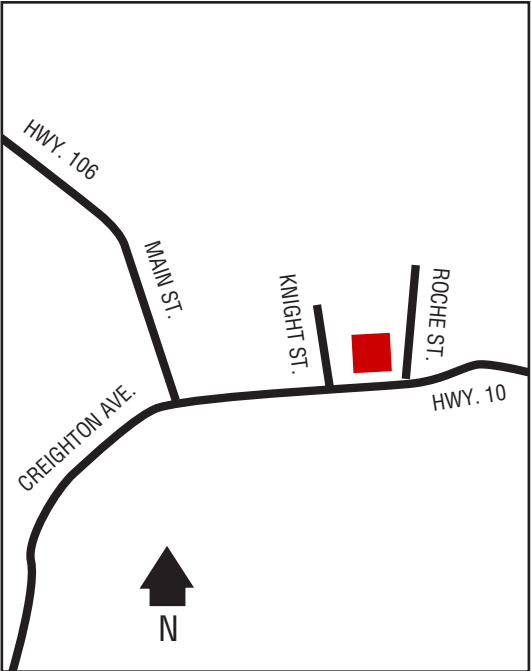

Creighton

54 45 16.75N
101 53 27.55W

**North of 53 Consumers
Co-operative Ltd.**

Creighton Avenue and Roche Street
306-687-7548

Next Cardlock Locations (km)

S - Swan River..... 370
SW - Smeaton..... 362
NW - Air Ronge..... 324

SK

D, R, P, ST