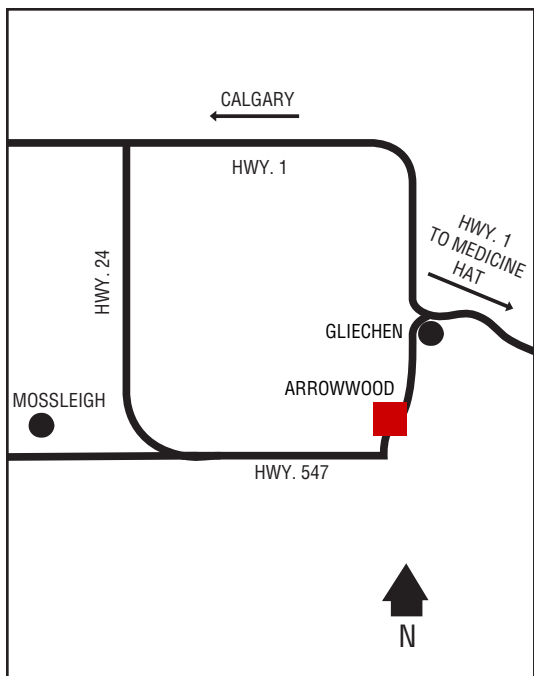

Arrowwood

50 44 11.10N
113 08 42.40W

**Arrowwood Co-op
Association Limited**
222 Railway Avenue E
403-534-3803 (Petro.)

Next Cardlock Locations (km)

N - Strathmore.....80
E - Brooks..... 118
SE - Milo.....28
W - Calgary 115

AB

D, MD, R, MR, ST, TH, FC

Farm Centre Hours: 8 am – 5:30 pm (Mon. – Fri.)

8 am – 12 pm (Sat.) for RR, T, O