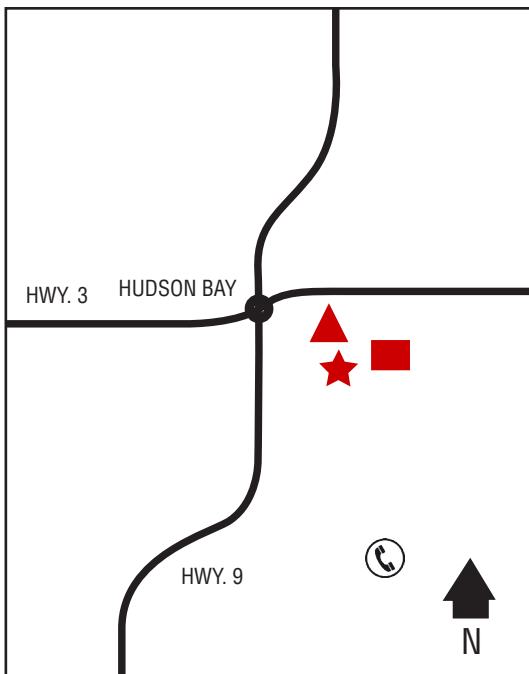

Hudson Bay

52 21 22.37N
102 23 36.52W

Parkland Co-operative Association Limited

410 - 4th Avenue
306-865-2932 (Retail Petro.)
306-865-2288 (Retail Admin.)

Next Cardlock Locations (km)

E - Swan River, MB..... 176
S - Preeceville 114
W - Tisdale..... 124

D, R, T, OP

Store Hours: 7 am – 9 pm (Mon. – Fri.)

8 am – 9 pm (Sat.)

9 am – 5 pm (Sun.) RR, CS