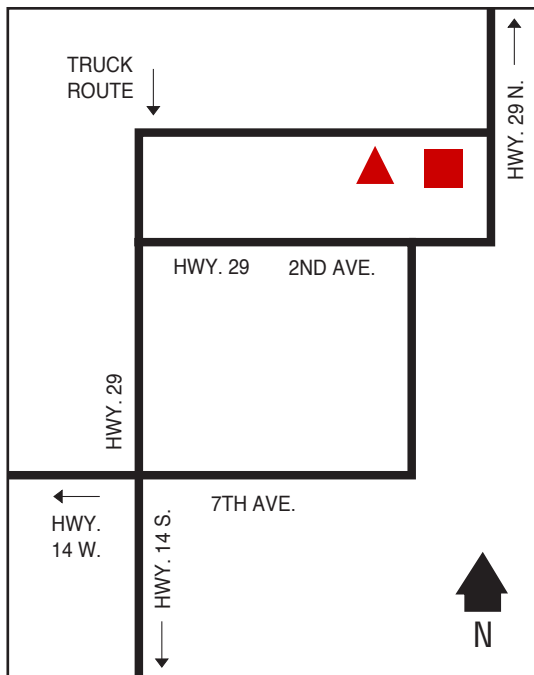

The Delta Co-operative Association Limited

705 2nd Avenue E.
306-843-2658 (Retail Petro.)
306-843-2662 (Retail Admin.)

Next Cardlock Locations (km)

N - North Battleford 56
S - Landis.....34
W - Unity 32

SK

D, MD, R, RR, T, ST, TH
8 am – 8 pm (Mon. – Sat.) PR, CS, O
Closed Sundays and Stat. Holidays