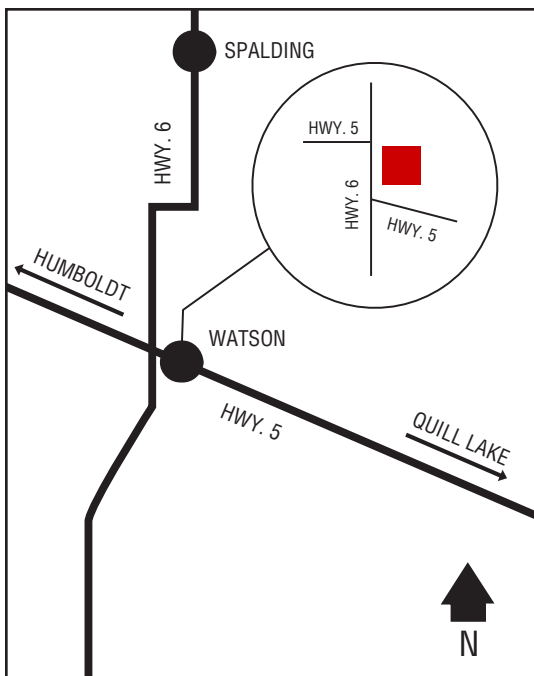

## Next Cardlock Locations (km)

N - Naicam.....34  
E - Rama..... 113  
S - Regina.....194  
W - Humboldt.....43

D, MD, R

Store Hours: 7 am – 8 pm (Mon. – Fri.)

8 am – 8 pm (Sat.) 9 am – 8 pm (Sun.)