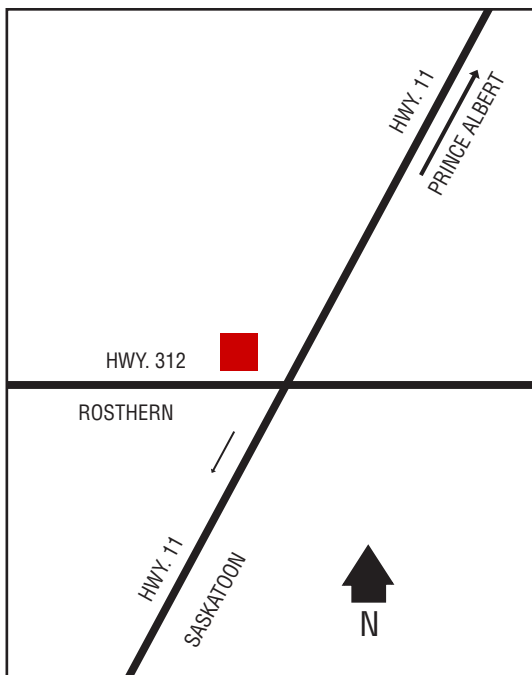

## **Next Cardlock Locations (km)**

N - Prince Albert ..... 76  
E - Domremy ..... 67  
S - Saskatoon ..... 67  
W - Hepburn ..... 41

SK

D, MD, R, ST  
Hours: 6 am – 10 pm