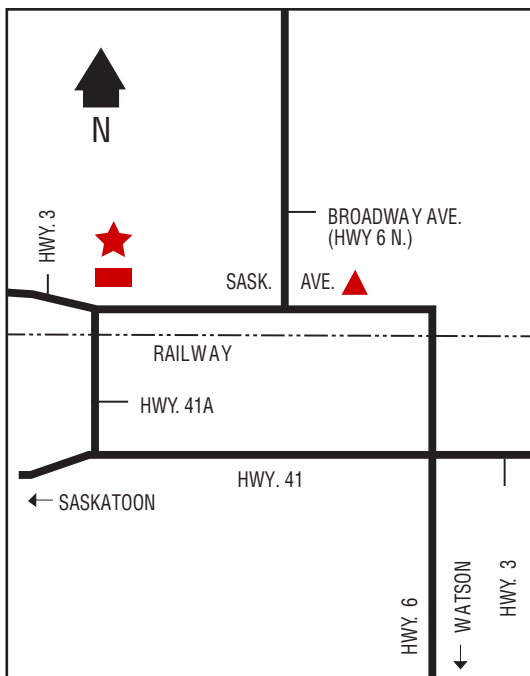

### Locations (km)

N - Choiceland ..... 78

E - Tisdale..... 32

S - Naicam..... 56

W - Kinistino ..... 31

D, MD, DEF, R, TH, ST, RR (during open hours)

Home Centre: 8 am – 6 pm (Mon. – Sat.)