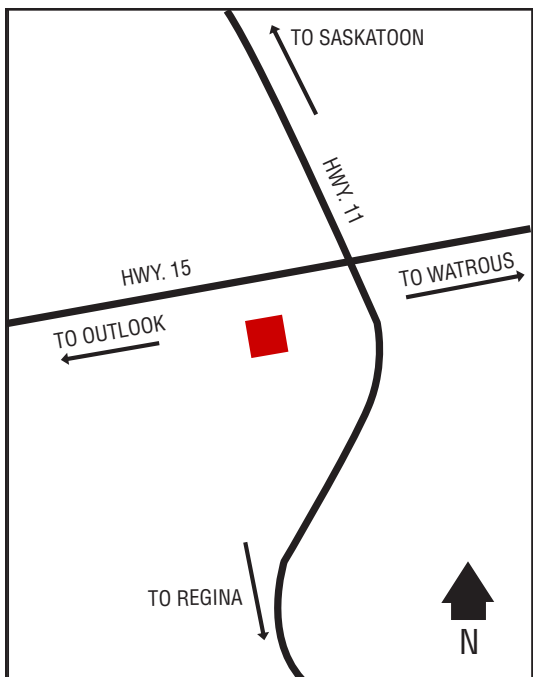

Kenaston

51 30 12.81N
106 16 34.74W

Riverbend Co-operative Limited
708 - 3rd Street
306-252-2144

Next Cardlock Locations (km)

N - Saskatoon.....	80
E - Watrous.....	77
SW - Davidson	34
W - Outlook.....	56

D, MD, R, CS, T
8 am – 6 pm (Mon. – Sat.) RR, PR, O

Kerrobert

51.92 9657N
109.15 2309W

Kindersley and District Co-operative Limited

Junction of Highways 31 and 51
306-463-2624 (Phone)

Next Cardlock Locations (km)

N - Unity	60
E - Biggar	113
S - Coleville	32
W - Luseland.....	24