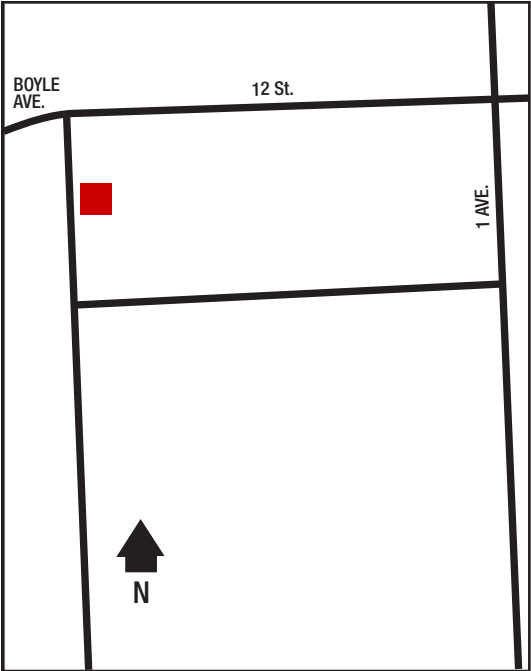

Fort Macleod

49 52 57.71N
113 24 52.60W

Pincher Creek Co-operative Association Ltd.

1008 Sergeant Wilde Road .
403-627-2667

Next Cardlock Locations (km)

N - Calgary 173
E - Lethbridge 54
W - Pincher Creek..... 49

AB

D, MD, DEF, R, MR, RR, ST