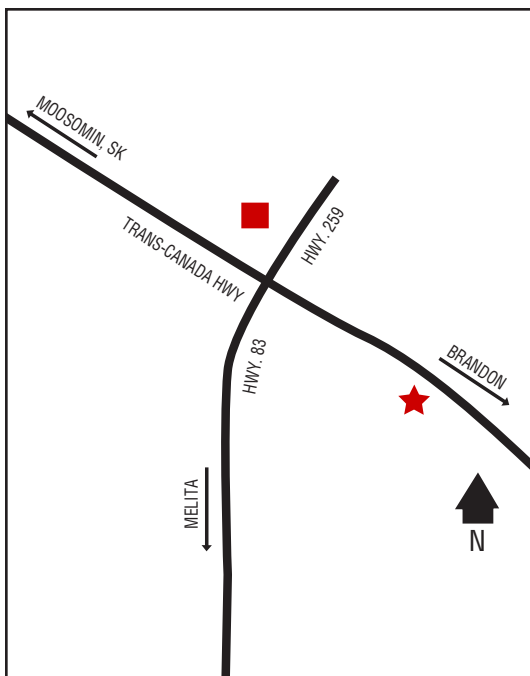

Virден

49 52 11.34N
100 57 30.96W

Valleyview Co-op Ltd.

Trans Canada Hwy. and Hwy. 83
204-748-2843 (Retail Petro.)
204-748-2520 (Retail Admin.)

Next Cardlock Locations (km)

E - Brandon..... 76
SW - Pierson 105
W - Moosomin, SK 65
NW - Russell..... 121

D, MD, R, MR, TH, ST, DEF