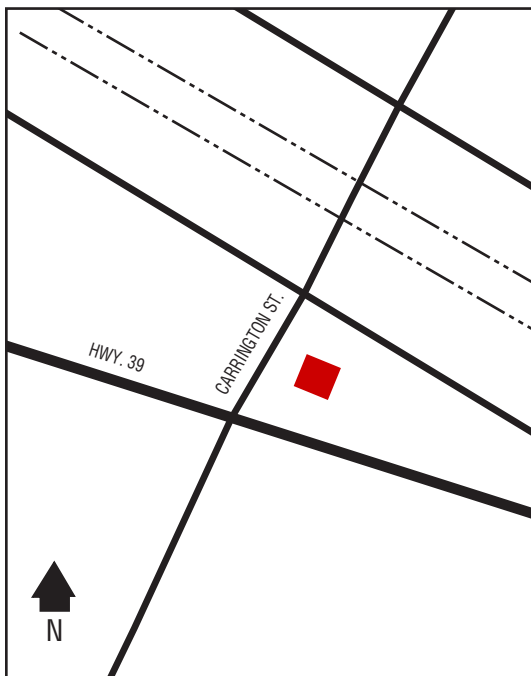

Milestone

49.9896N
104.5159W

Prairie Sky Co-operative Assoc. Ltd.
30 Carrington Street
306-436-2020

Next Cardlock Locations (km)

N - Regina.....55
S - Weyburn 72
W - Avonlea 44

SK

R, MD, D, CS, TH, FC, O
Cardlock Hours: 24/7