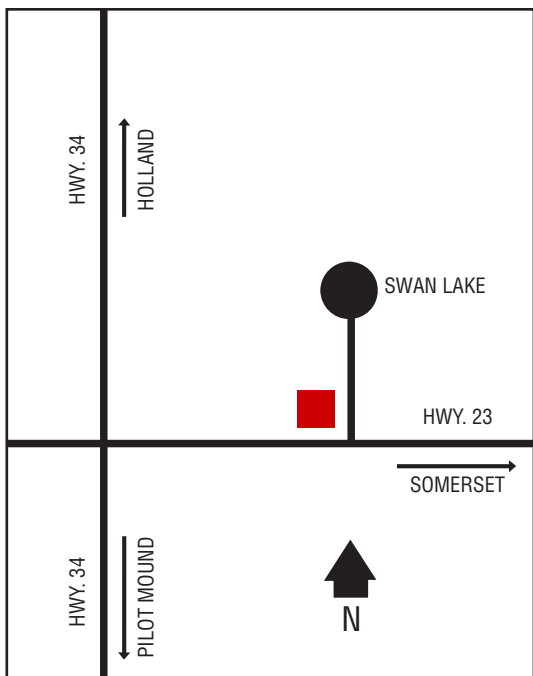

Swan Lake

49 24 01.09N

98 47 43.28W

Pembina Consumers Co-op (2000) Ltd.

Road 59 W at Highway 23

204-836-2473 (Petro.)

204-744-2228 (Admin.)

Next Cardlock Locations (km)

N - Treherne 35

S - Pilot Mound 30

W - Baldur 40

D, MD, R, MR, ST