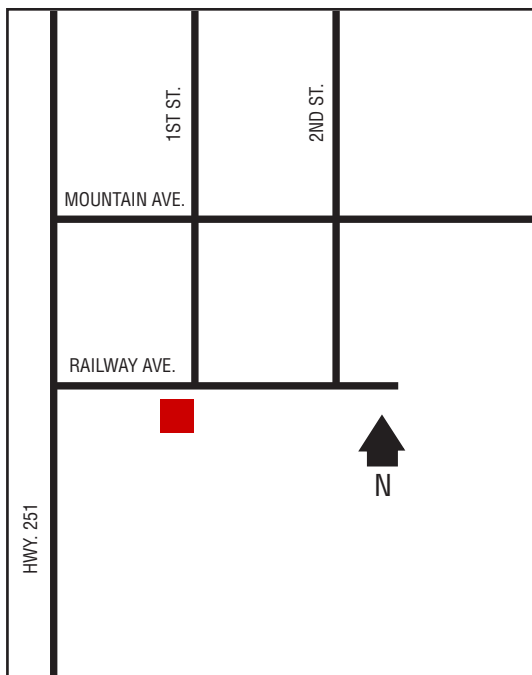

Treherne

49 37 52.68N
98 41 45.27W

Homestead Consumers Co-op Ltd.
Highway 2
204-745-8626

Next Cardlock Locations (km)

NE - Notre Dame
de lourde..... 21
E - St. Claude.....28
SW - Austin.....55
W - Cypress River 30

D, MD, R, MR, ST