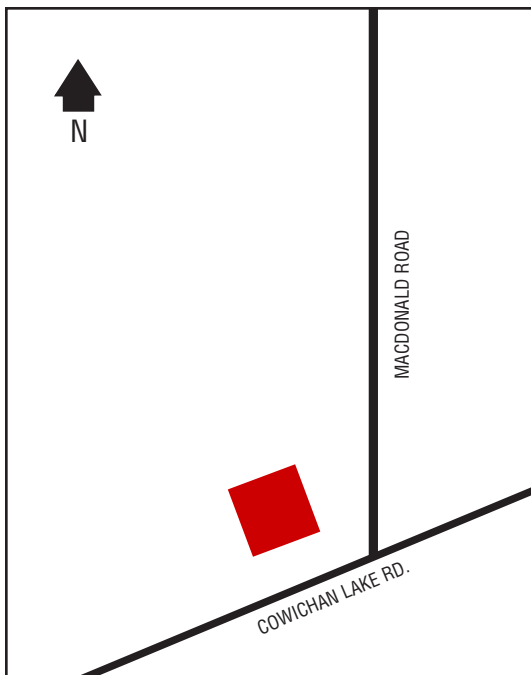

## Next Cardlock Locations (km)

N - Cowichan..... 29.3  
NW - Ucluelet.....221

BC

R, MD, D

Store Hours: 6 am – 10 pm