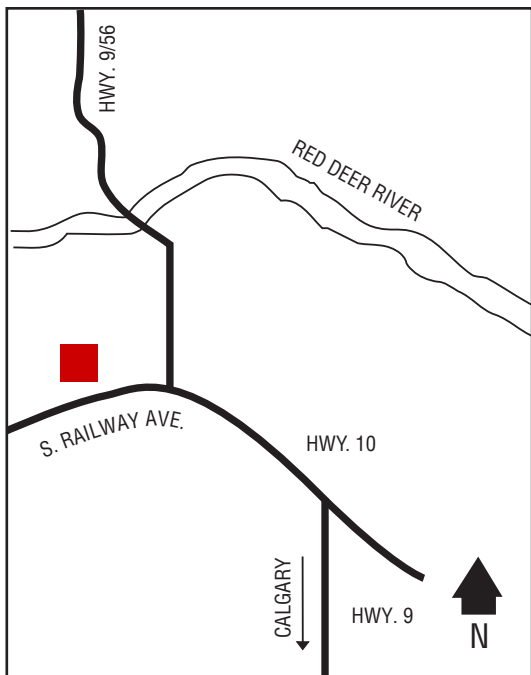

## Next Cardlock Locations (km)

E - Oyen.....185  
SW - Strathmore.....103  
W - Linden.....66

AB

D, MD, R, MR, ST