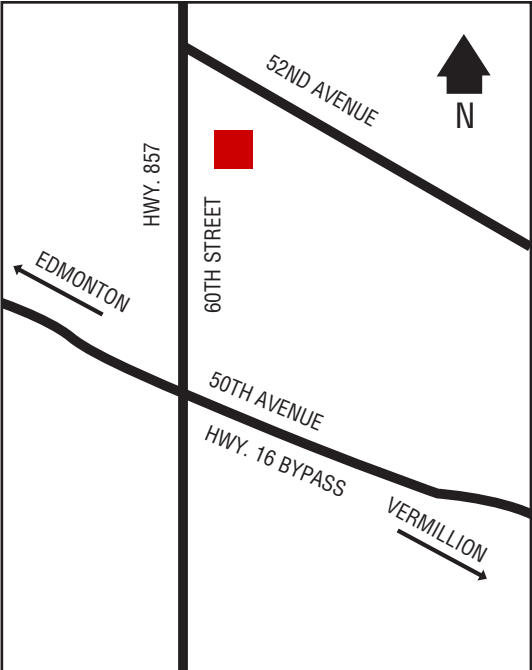

## Next Cardlock Locations (km)

E - Vermilion.....90  
W - Edmonton .....85

AB

D, MD, R, MR, ST