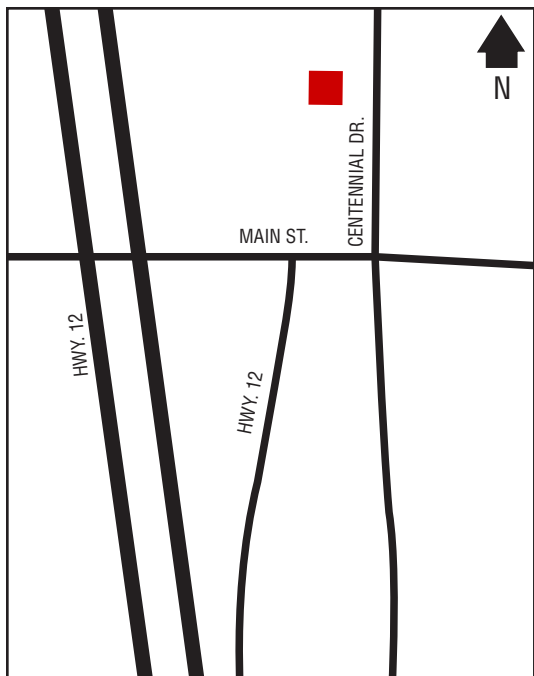

Martensville

52 29 37.07N
106 67 18.87W

The Saskatoon Co-operative Association Ltd.

200 Centennial Drive N
306-933-0303
306-933-3835

Next Cardlock Locations (km)

N - Hepburn..... 31
S - Saskatoon..... 12
W - Borden..... 48

D, MD, R, PR, RR, CSTH, ST

Store Hours: 6 am – 10 pm (Mon. – Fri.)

7 am – 10 pm (Sat. – Sun.)