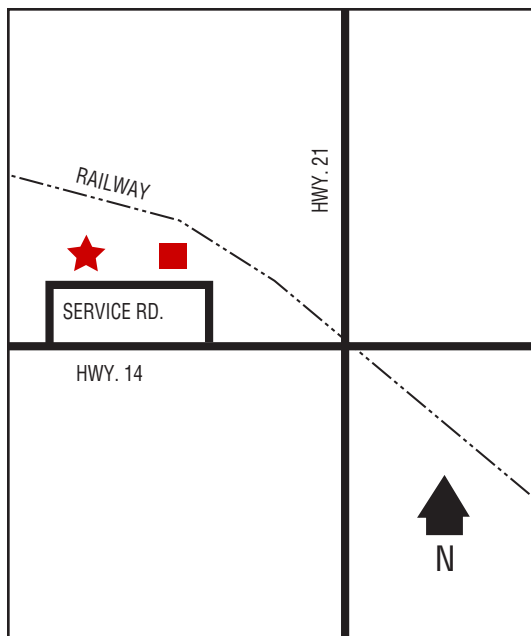

## Next Cardlock Locations (km)

N - Cut Knife.....45  
E - Wilkie.....32  
S - Kindersley.....112  
W - Killam, AB.....206

D, MD, R, M, P, PR, RR, S, CS, RF, T, O, OP, TH, ST, FC, L

C-Store Hours: 7 am – 11 pm Daily (RR, PR, O)