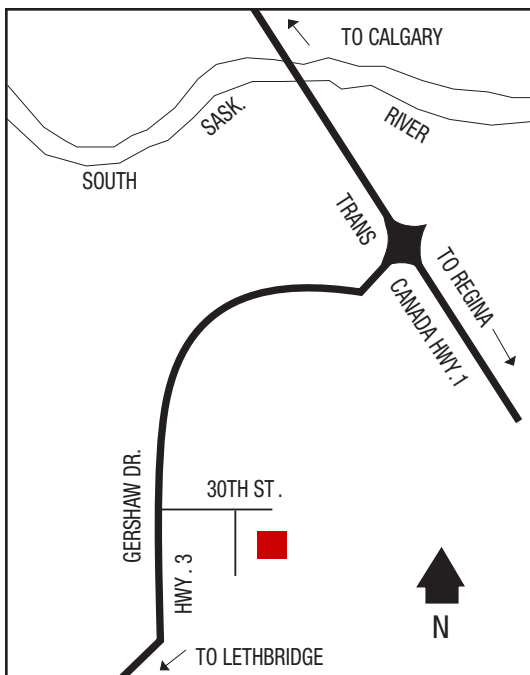

Medicine Hat

50 00 41.22N
110 43 50.89W

South Country Co-op Ltd.

1861 - 30th Street W.

403-528-6600 (Retail Petro.)

403-528-6610

403-580-5114

(Petroleum Marketing Manager)

Next Cardlock Locations (km)

N - Oyen	189
SE - Dunmore	13
SW - Taber	116
NW - Brooks	108

D, MD, R, MR, PR, RR, S, CS, O, TH, ST

7 am - 5:30 pm (Mon. - Fri.)

8 am - 4 pm (Sat.)