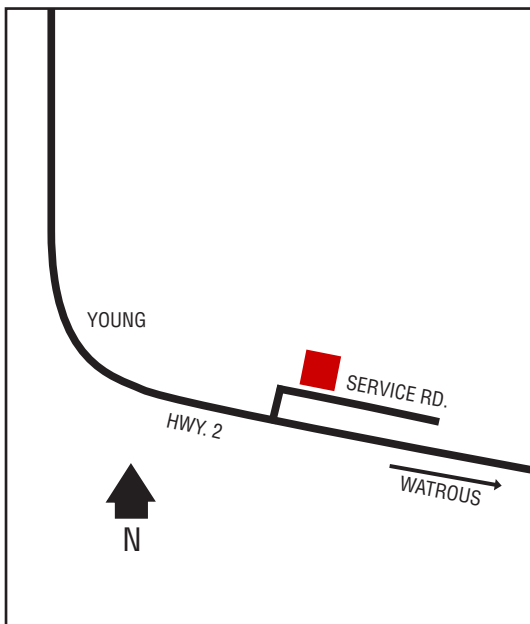

Young

51 46 01.81N
105 44 49.70W

**The Young Co-operative
Association Limited**
Highway 2 Service Road
306-259-2131

Next Cardlock Locations (km)

N - Colonsay.....32
E - Watrous.....24
W - Allan.....26

SK

D, MD, R, CS
8 am – 5 pm