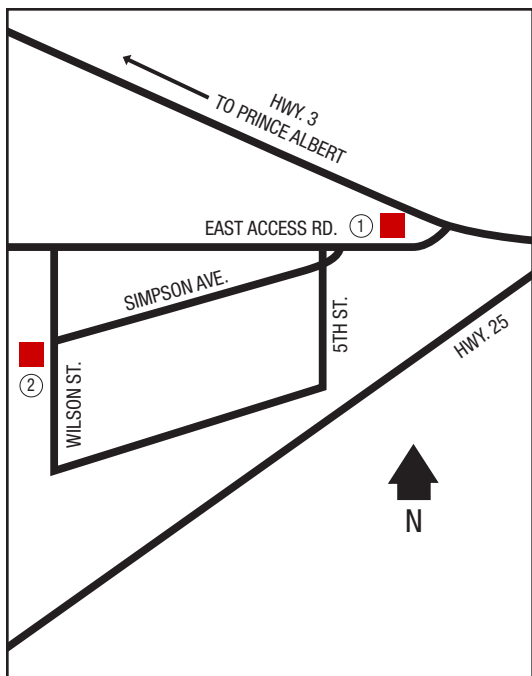

### Next Cardlock Locations (km)

SE - Kinistino.....28  
SW - Domremy.....49  
NW - Prince Albert.....37

① D, MD, R, ST

② D, MD, R, T

Store Hours: 8 am – 5:30 pm (Mon. – Sat.) RR