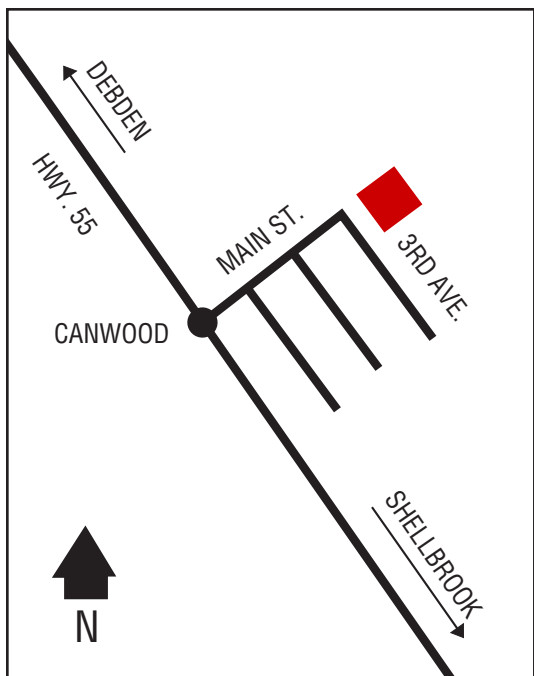

Lake Country Co-operative
Association Limited

800 Main Street
306-468-2055

Next Cardlock Locations (km)

N - Debden.....25
S - Shellbrook.....89

SK

D, MD, R
9 am – 6 pm (Mon. – Sat.) CS