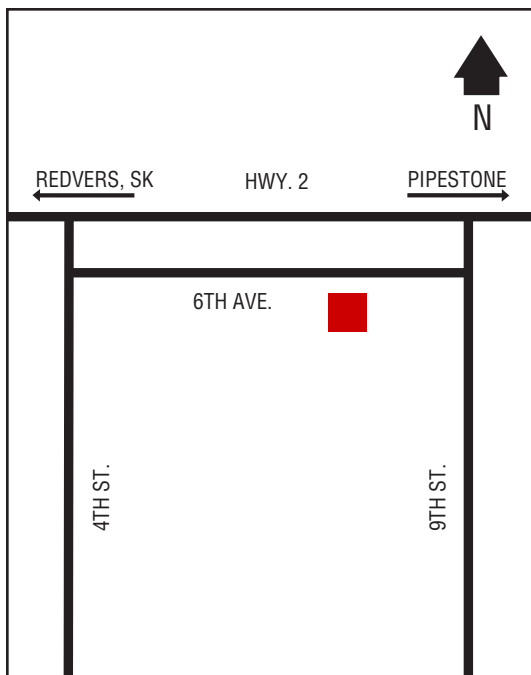

Reston

49 33 43.33N
101 05 41.86W

Valleyview Co-op Ltd.

711 - 6 Avenue
204-748-2520 (Admin.)
204-748-2843 (Petro.)

Next Cardlock Locations (km)

N - Virden 45
E - Souris 65
SW - Pierson.....64
W - Redvers, SK.....46

MB

D, MD, R, MR, TH, ST