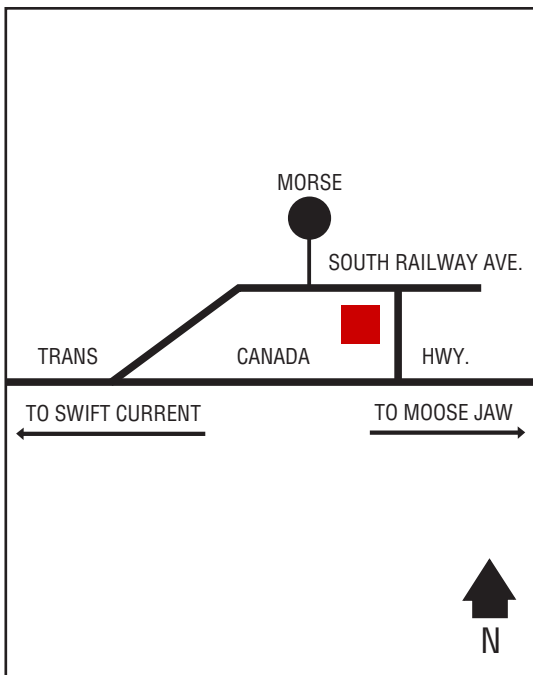

Morse

50 24 38.16N
107 02 11.40W

The Pioneer Co-operative Association Limited

129 Railway Avenue S.
306-629-3340 (Retail Petro.)
306-778-8800 (Retail Admin.)

Next Cardlock Locations (km)

E - Moose Jaw 117
S - Hodgeville 40
W - Herbert 15

SK

D, MD, R, TH, ST, FC

Naicam/ Spalding

52 22 32.64N
104 29 52.66W

Prairie North Co-operative Ltd.

Highway 6
306-874-2190 (Admin.)
306-872-2212 (Petro.)

Next Cardlock Locations (km)

N - Melfort.....	56
E - Archerwill.....	47
S - Watson.....	34
W - Lake Lenore.....	36