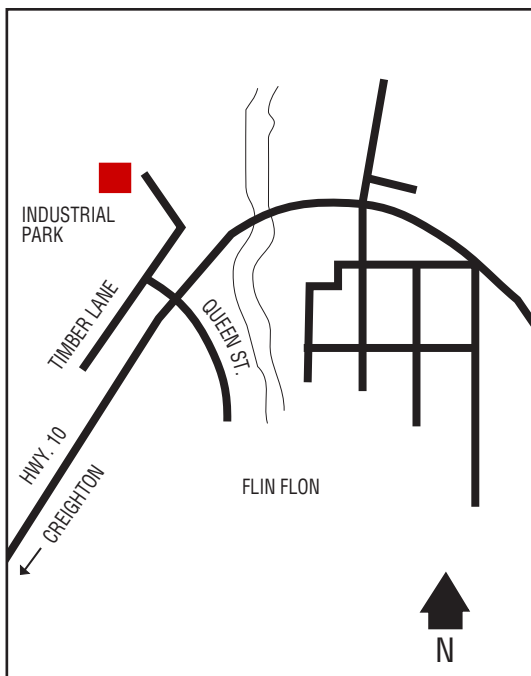

Flin Flon

54 47 23.90N
101 51 26.29W

North of 53 Consumers Cooperative Ltd.

13 Timber Lane
204-687-7548
(Retail Petro. and Admin.)

Next Cardlock Locations (km)

N - Leaf Rapids.....608
SE - Moosehorn.....570
S - Swan River.....369
SW - Smeaton, SK.....362
NW - Air Ronge, SK.... 324

D, R, P