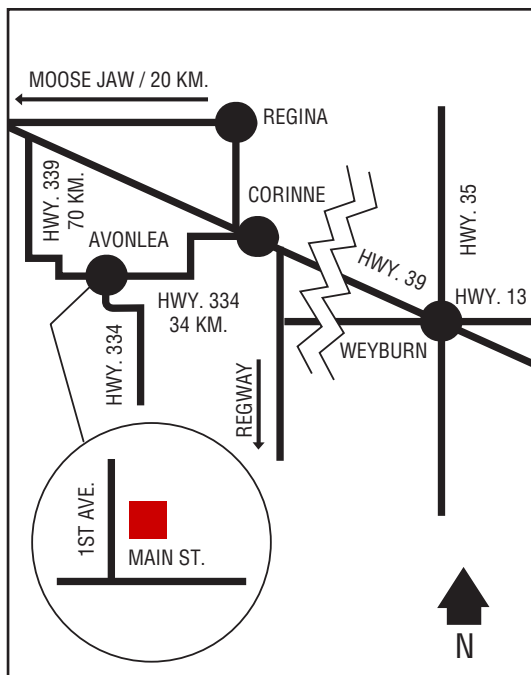

Avonlea

50 00 56.46N
105 03 17.54W

**Genesis Co-operative
Association Ltd.**

1st Avenue
306-868-2133

**Next Cardlock
Locations (km)**

E - Corinne 35
S - Bengough 92

D, MD, R