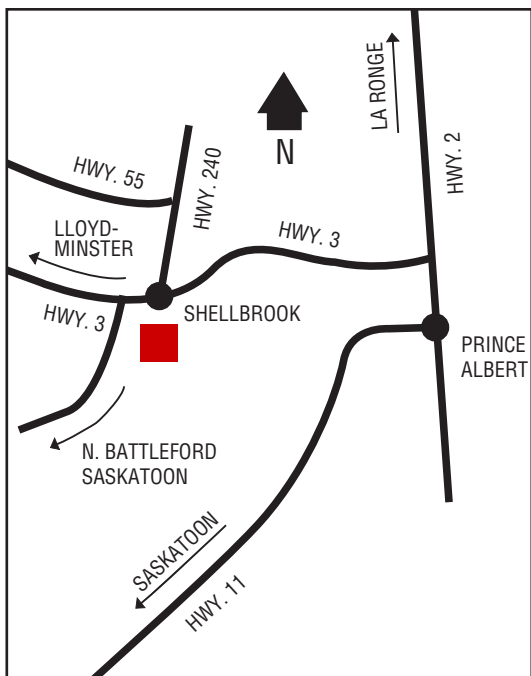

Shellbrook

53 13 06.22N
106 23 33.60W

Lake Country Co-operative Association Limited

203 Railway Avenue W.
306-747-2122 (Shellbrook Petro.)
306-764-6488 (Prince Albert Petro.)
306-764-9393
(Retail Admin. - Prince Albert)

Next Cardlock Locations (km)

N - Canwood	24
E - Prince Albert	47
S - Marcelin	44
W - Spiritwood	82

D, MD, R