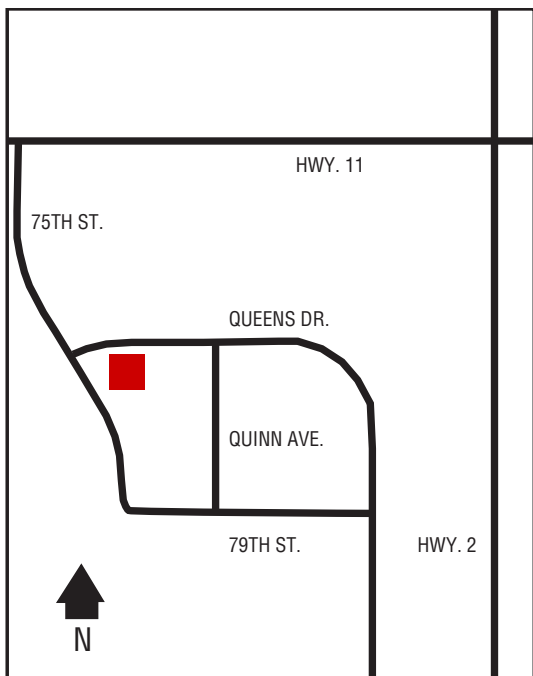

Red Deer

52 18 48.02N
113 52 26.74W

Central Alberta Co-op
200 Queens Drive
403-343-2667

Next Cardlock Locations (km)

N - Ponoka	56
NE - Lacombe	29
S - Innisfail	32
W - Eckville	46

AB

D, MD, R, MR, S, RR, OP