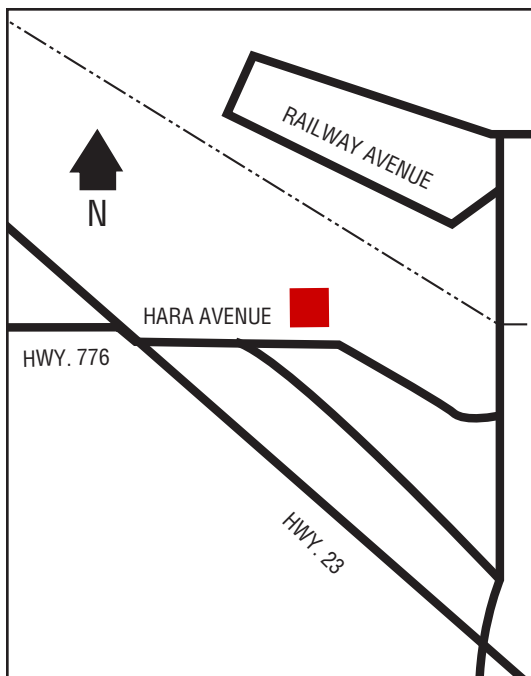

Bjorkdale

52 42 42.08N
103 38 53.40W

The Beeland Co-operative Association Limited

202 Hara Avenue
306-886-2112 (Retail Petro.)
306-873-5111 (Retail Petro.)
306-873-2688 (Retail Admin.)

Next Cardlock Locations (km)

SE - Porcupine Plain 32
S - Archerwill 52
NW - Tisdale 40

D, MD, R, CS, TH, O
8:30 am – 5:30 pm (Mon. – Sat.)