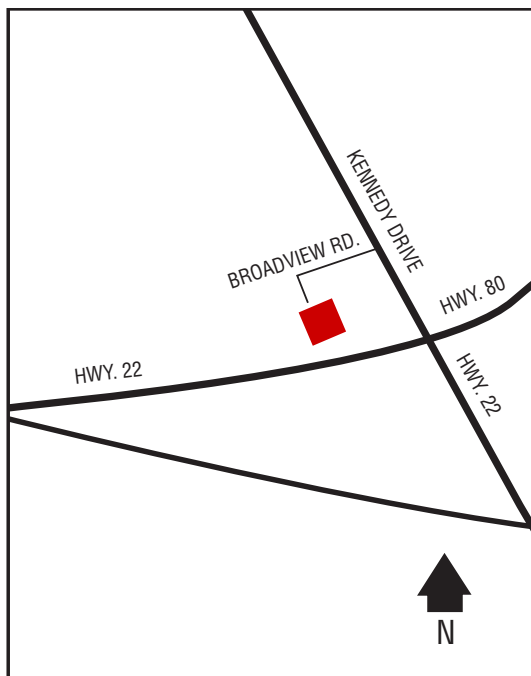

Esterhazy

50 39 05.33N
103 03 38.84W

The Churchbridge Co-operative Association Limited

Broadview Road
306-896-2533

Next Cardlock Locations (km)

N - Yorkton.....91
E - Langenburg 51
S - Whitewood.....56
W - Melville.....85

D, MD, R, ST