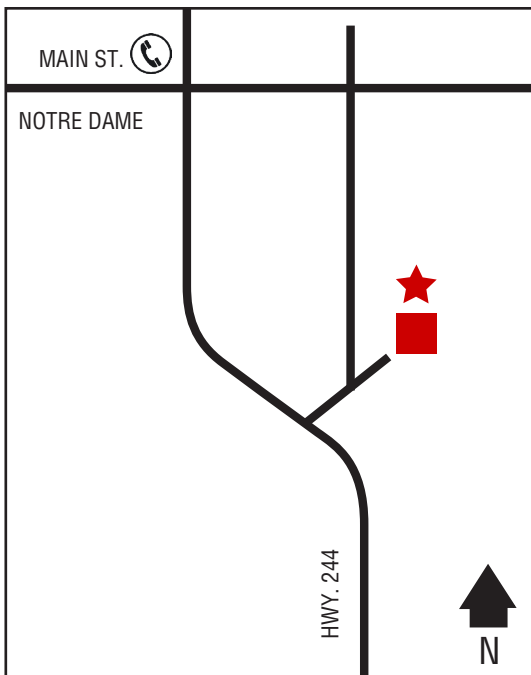

Notre Dame

49 31 37.22N
98 32 41.30W

Pembina Consumers Co-op (2000) Ltd.

35091 Road 48 W & Highway 244
204-744-2228 (Admin.)
204-248-2311 (Petro.)

Next Cardlock Locations (km)

NE - Elm Creek..... 55
E - Carman..... 45
S - Manitou..... 30
W - Baldur 73
NW - Treherne..... 32

MB

D, MD, R, MR, ST