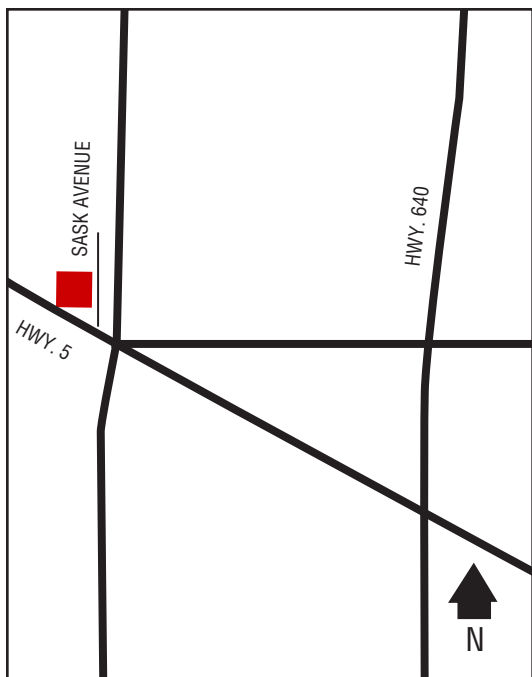

Quill Lake

52 04 11.37N
104 15 24.02W

The Quill Lake Oil Co-operative Limited

Highway 5 and Sask. Avenue
306-383-2313
306-383-4131 (After Hours)

Next Cardlock Locations (km)

N - Spalding	50
E - Wadena	34
S - Wynyard	39
W - Watson.....	20

D, MD, R, P, TS, O, TH, ST

Service Centre: 8 am – 6 pm (Mon. – Sat.) Closed Sunday.

Call after-hours number if service is required.