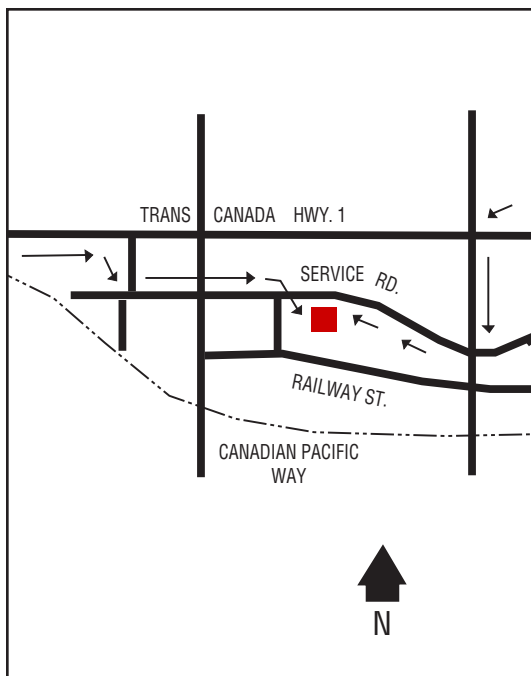

## Next Cardlock Locations (km)

N - Stewart Valley.....35  
E - Herbert.....47  
S - Ponteix.....83  
W - Gull Lake.....56

D, MD, R, T, OP, ST

Store Hours: 8 am – 5:30 pm (Mon. – Fri.)

8 am – 12 noon (Sat.) PR, RR, FC