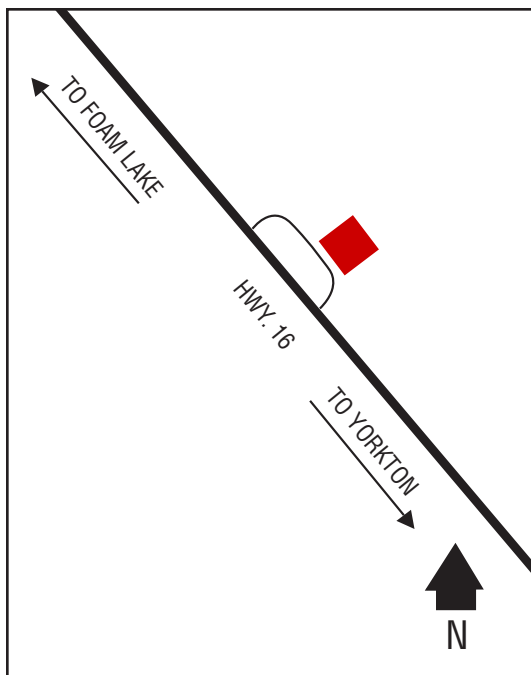

Theodore

51 25 12.01N
102 55 01.67W

**The Yorkton Co-operative
Association Limited**

315 Highway 16
306-647-2241

**Next Cardlock
Locations (km)**

SE - Yorkton 42
NW - Wynyard..... 101

D, MD, R, RR, O

Store Hours: 8 am – 6 pm (Mon. – Fri.)

8:30 am – 5:30 pm (Sat.)