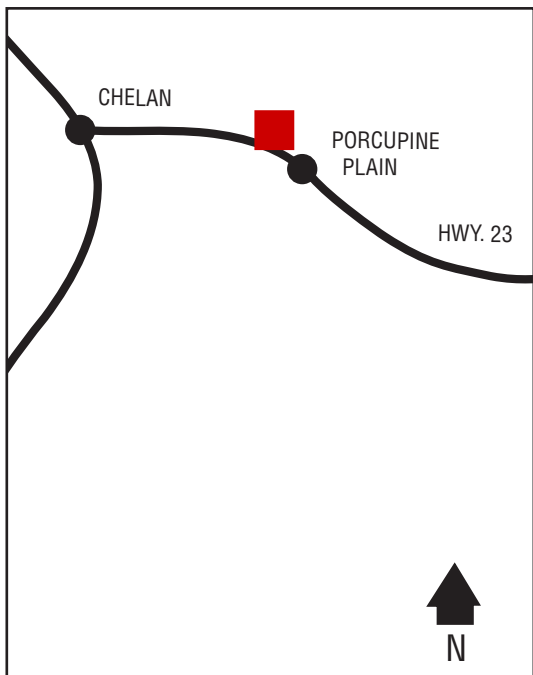

Porcupine Plain

52 35 46.57N
103 15 16.17W

**The Parkland Co-operative
Association Limited**

Highway 23
306-278-2752 (Retail Petro.)

Next Cardlock Locations (km)

NE - Hudson Bay 97
S - Kelvington 67
NW - Tisdale 59

D, MD, R, P, OP, TH, ST

Store Hours: 8 am – 8 pm (Mon. – Sat.)

9 am – 5:30 pm (Sun.)