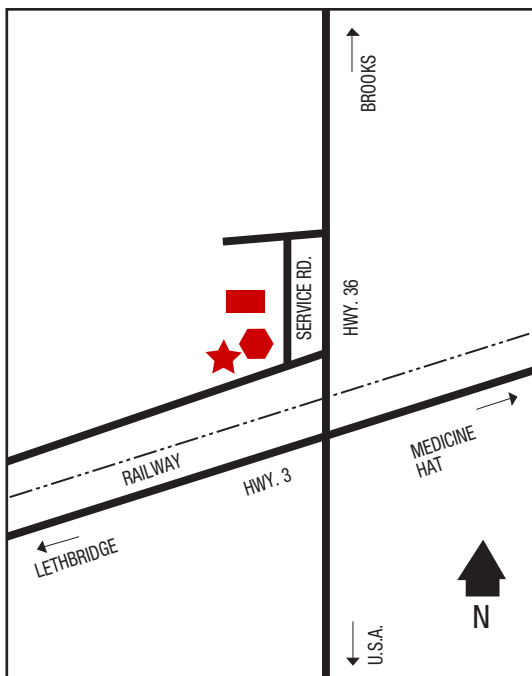

South Country Co-op Limited
6325 50th Avenue
403-223-4401

Next Cardlock Locations (km)

N - Vauxhall 36
E - Medicine Hat 116
W - Lethbridge 52

AB

D, R, T

Thorhild Co-operative Association Limited

219 - 2nd Street
780-398-3975

Next Cardlock Locations (km)

N - Boyle.....	70
E - St. Paul.....	145
S - Edmonton.....	60
SW - Legal	82