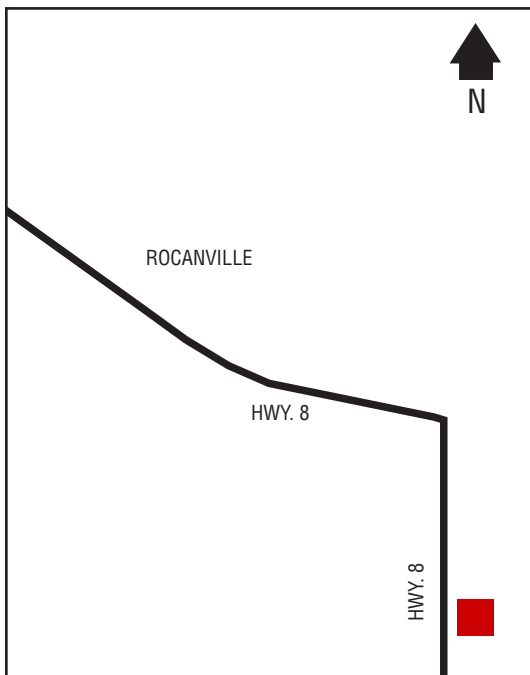

Rocanville

50 22 22.79N
101 41 02.11W

Borderland Co-operative Limited

3000 Highway 8
306-645-2900
306-434-7557

Next Cardlock Locations (km)

N - Langenburg 56
E - Birtle, MB 65
S - Moosomin 26
W - Whitewood 74

SK

D, MD, R, M, P, OP