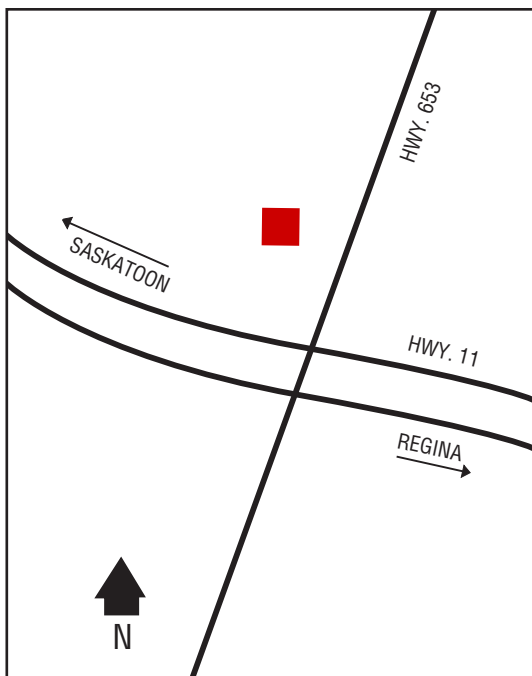

Riverbend Co-operative Ltd.
100 North Service Road
306-567-1200

Next Cardlock Locations (km)

N - Kenaston.....	35
E - Imperial.....	49
S - Craik.....	28
W - Macrorie.....	87

R, MD, D, PR, DEF, RR, CS, O