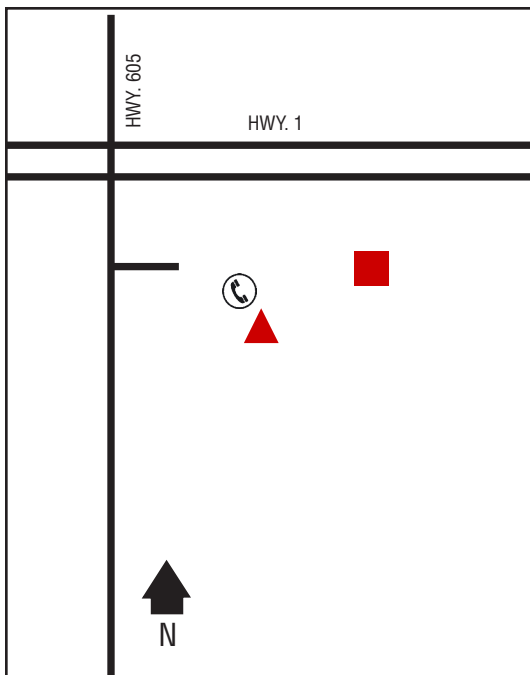

## Next Cardlock Locations (km)

N - Yorkton.....100

E - Whitewood .....23

S - Carlyle .....100

SK

D, MD, R, M, P, T, OP

PR, RR, CS, O during business hours

Store Hours: 6 am – 10 pm (Mon. – Sat.)