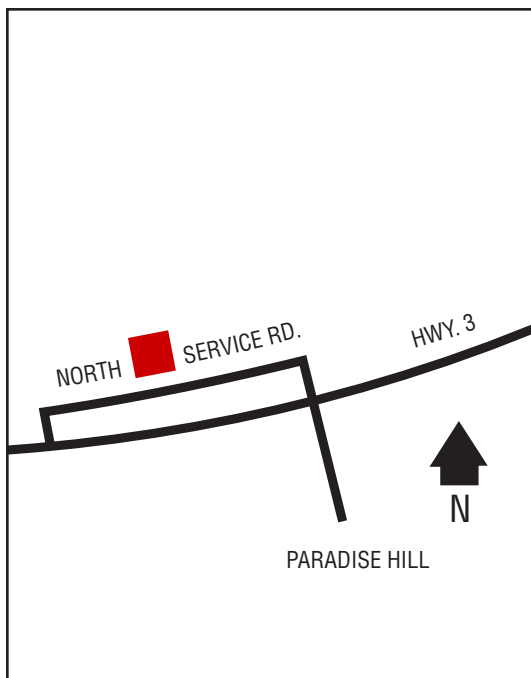

Paradise Hill

53 32 38.79N
109 28 05.09W

The Turtleford and District Co-operative Association Limited

North Service Road and Highway 3
306-845-2162 (Retail Petro.)
306-845-2020 (Retail Admin.)

Next Cardlock Locations (km)

NE - Meadow Lake 130
E - Glaslyn.....100
SE - Turtleford 50
SW - Lloydminster 60

SK

D, MD, R, ST