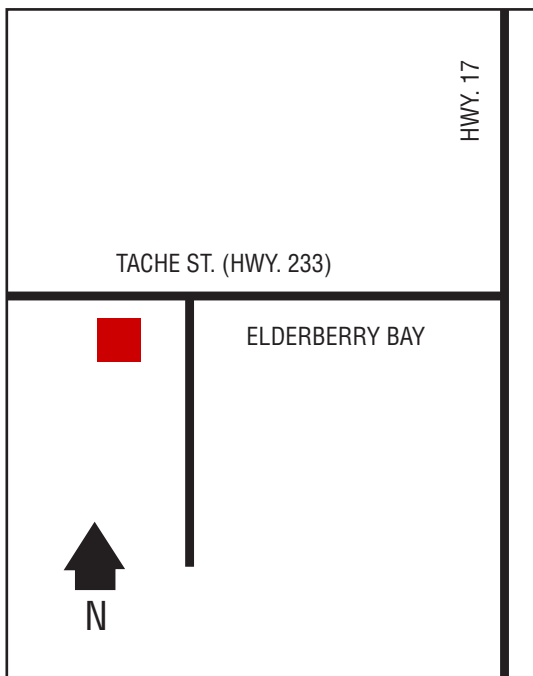

## Next Cardlock Locations (km)

E - Arborg..... 44  
S - Teulon..... 93  
W - Moosehorn..... 78

MB

D, MD, R, PR, RR, CS, ST

C-Store Hours: 8 am – 6 pm (Mon. – Thurs. and Sat.)

8 am – 8 pm (Fri.) Closed Sundays