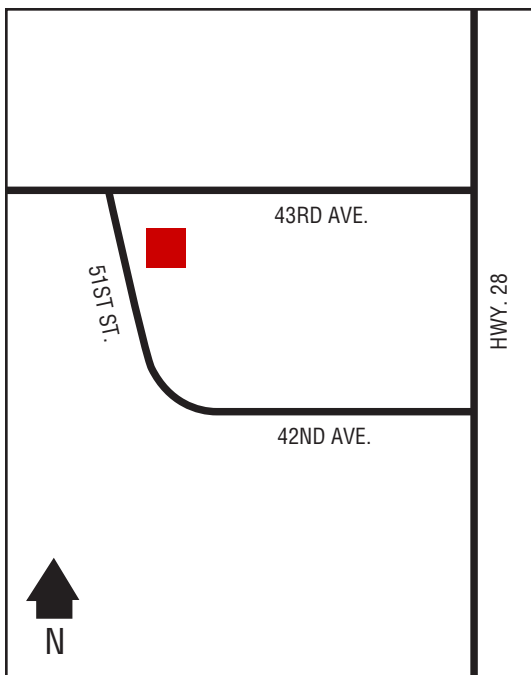

Cold Lake

54 24 23.43N
110 12 26.92W

Lakeland Petroleum Services Co-op Ltd.

4205 - 51st Street
780-826- 3349
(Retail Petro. and Admin.)

Next Cardlock Locations (km)

E - Goodsoil, SK..... 75
SW - Bonnyville 52
W - Plamondon..... 177

AB

D, MD, DEF, R, MR

Conklin

55 38 59.80N
111 08 45.13W

Plamondon Co-op Ltd.

Hwy. 881 & RR 82A
780-798-3772

Next Cardlock Locations (km)

SE - Cold Lake	287
S - Plamondon.....	172
SW - Grassland	190

AB