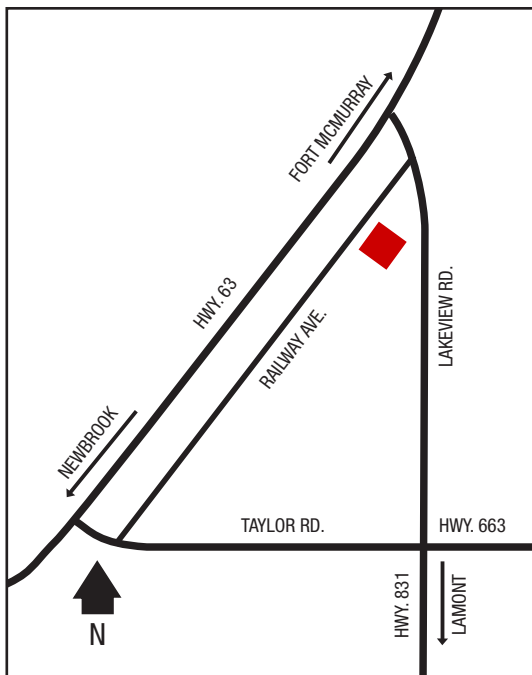

Boyle

54 35 36.18N
112 48 15.49W

North Corridor Co-operative

5103 Lakeview Road
780-689-4111 (Retail Petro.)
780-689-3751 (Retail Admin.)

Next Cardlock Locations (km)

N - Grassland.....32
E - Cold Lake.....196
S - Lamont.....109
W - Valleyview.....383

AB

D, MD, R, TH, ST