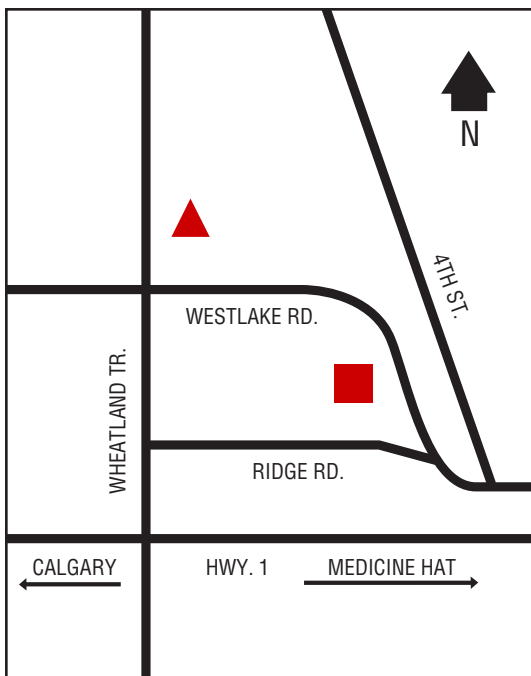

## Next Cardlock Locations (km)

N - Elnora..... 21  
NE - Drumheller ..... 103  
SE - Brooks ..... 140  
W - Calgary ..... 51

AB

D, MD, R, MR, TH, ST

Store Hours: 6 am – 10 pm (Mon. – Fri.)

7 am – 10 pm (Sat. – Sun.)