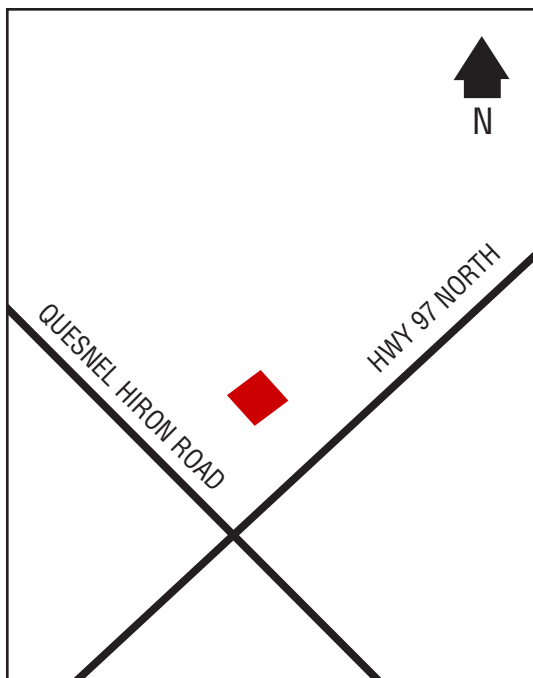

## Next Cardlock Locations (km)

N - Prince George..... 121

BC

D, DEF, R, MD, MR, (T at A&W restaurant)