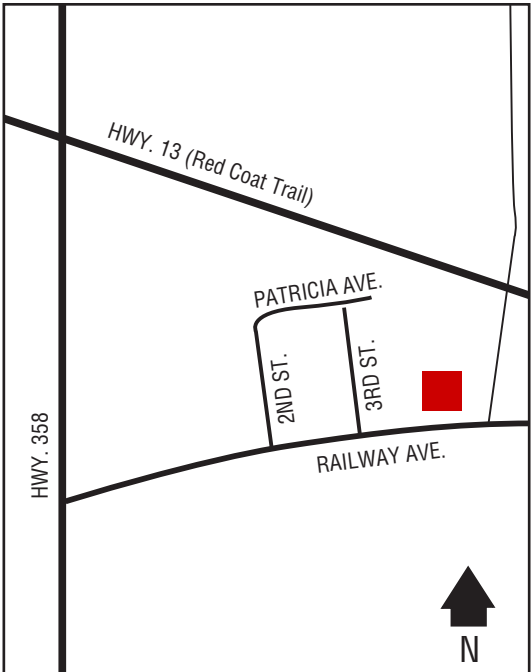

## Next Cardlock Locations (km)

NE - Moose Jaw..... 125  
E - Assiniboia..... 15  
W - Woodrow..... 35

SK

D, R, P, PR, RR, CS, TS, O, OP, FC  
Store Hours: 7:30 am – 6 pm  
24 hr. Pay Phone - Limerick Hotel