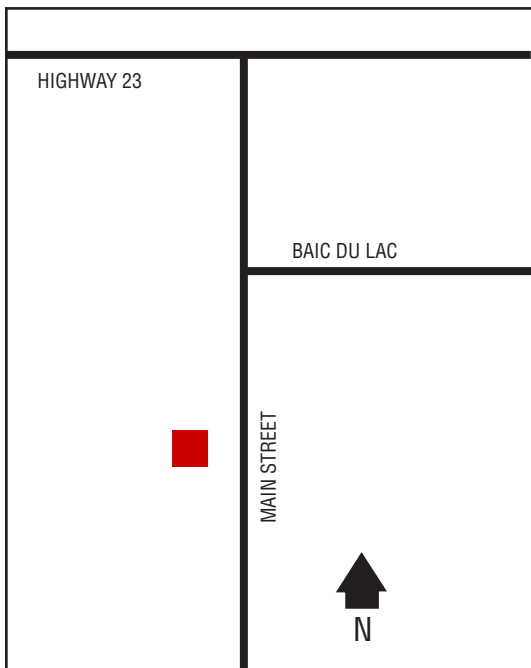

Pembina Consumers Co-op (2000) Ltd.

60 Main Street
204-744-2421
204-744-2432

Next Cardlock Locations (km)

NE - Notre Dame	18
E - Carman.....	44
S - Manitou.....	15
W - Swan Lake.....	16

MB

R, MR

Hardware Store Hours: 8 am – 5 pm (Mon. – Fri.)
8 am – 12 pm (Sat.)