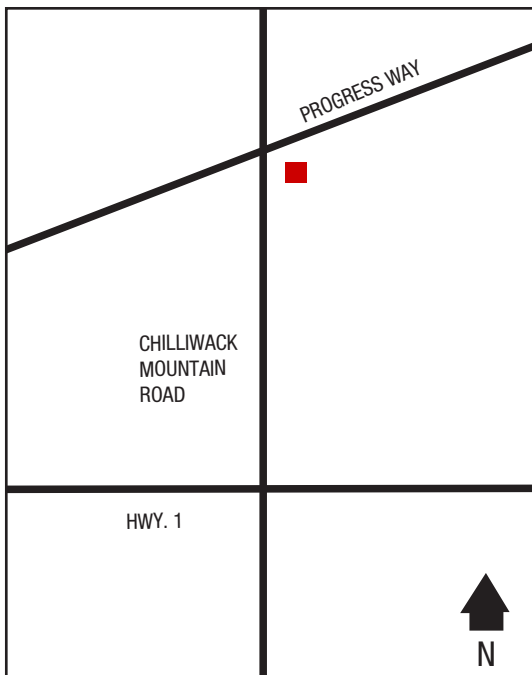

## Next Cardlock Locations (km)

E - Canoe..... 370  
W - Aldergrove.....46

D, MD, R, MR, DEF, RR, S, CS, T, ST  
5 am – 10 pm Mon.-Fri.  
6 am – 10 pm Sat. & Sun. for Gas Bar only