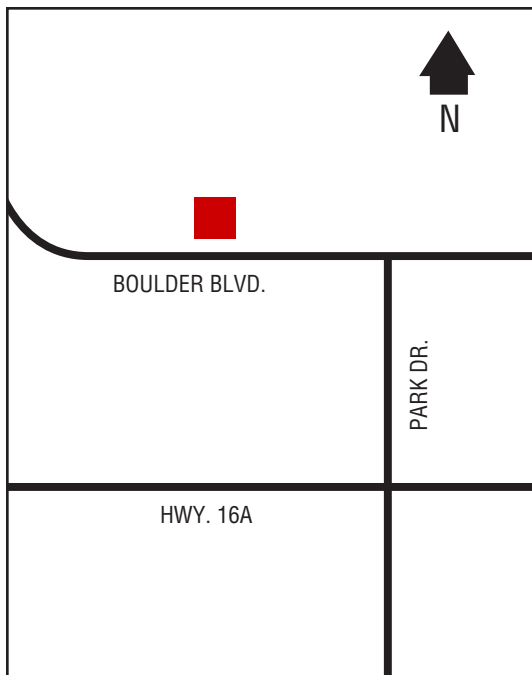

Stony Plain

53 32 33.42N
113 59 28.09W

North Central Co-op

65 Boulder Boulevard
780-963-0500 (Admin.)
780-220-3835 (Petroleum Mgr.)

Next Cardlock Locations (km)

N - Barrhead 150
E - Edmonton.....26
SE - Nisku.....56
W - Valemount, BC.... 370

AB

D, MD, R, MR, ST