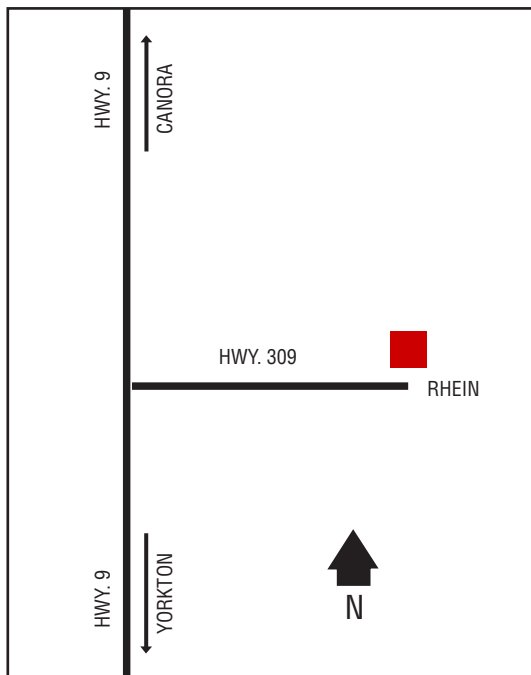

Rhein

51 21 26.63N
102 11 40.09W

**The Yorkton Co-operative
Association Limited**
Highway 309 and Saskatchewan St.
306-782-2451

Next Cardlock Locations (km)

N - Canora.....55
S - Yorkton.....39

SK

MD, R