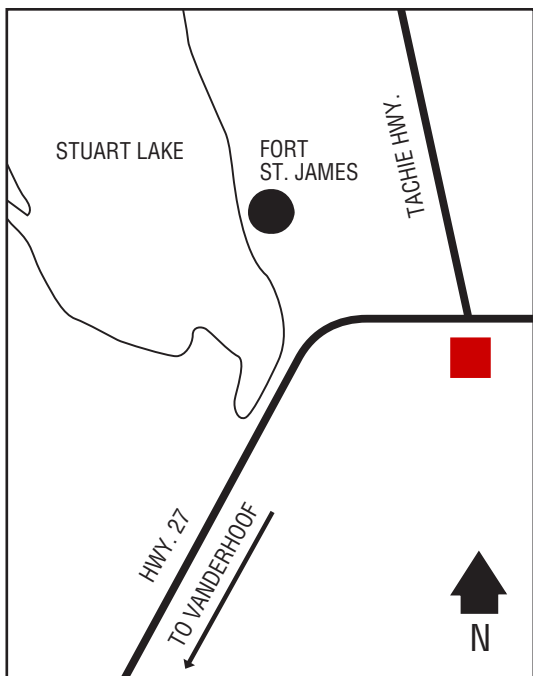

Fort St. James

54 28 24.48N
124 11 20.82W

BC

Four Rivers Co-operative

6.4 km on North Road
250-567-4488 (Retail Petro.)
1-888-545-2667 (Bulk Petro.)
250-567-4414 (Retail Admin.)

Next Cardlock Locations (km)

S - Vanderhoof 66

D, MD, R, MR, OP