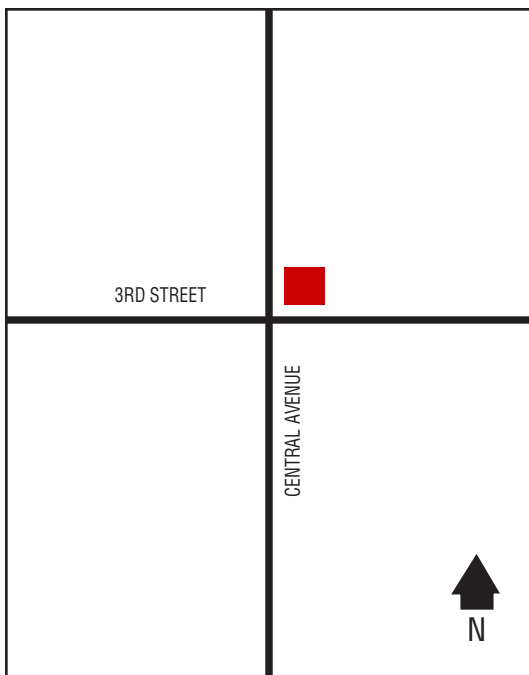

Buchanan

51.710 34 95N
102.75 56 11W

Gateway Co-operative Limited
409 Central Ave
306-592-2141 (Phone)

Next Cardlock Locations (km)

N - Preeceville.....35
E - Canora.....25
S - Theodore.....42
W - Wadena.....78

SK

R, MD, D