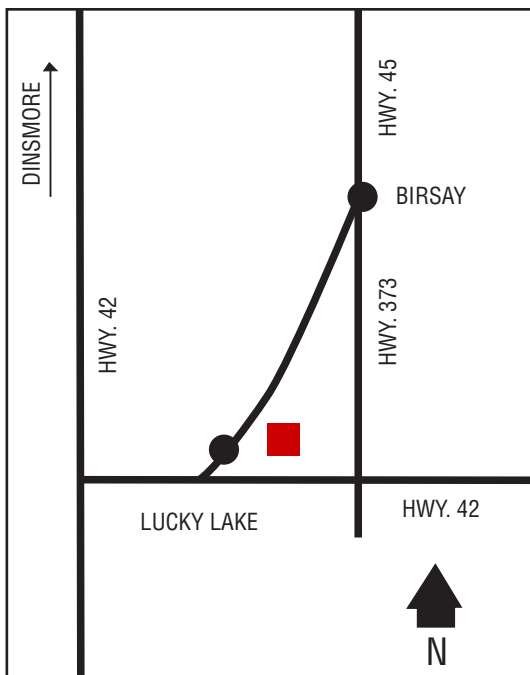

Lucky Lake

50 59 25.51N
107 07 45.34W

The Tullis Co-operative Association Limited

Highway 45
306-858-2660
(Retail Petro. and Admin.)

Next Cardlock Locations (km)

N - Outlook.....70
SE - Central Butte..... 48
S - Beechy.....28
SW - Kyle.....79

SK

D, MD, R, TH, ST
8 am – 5 pm (Mon. – Fri.) CS, T, RR