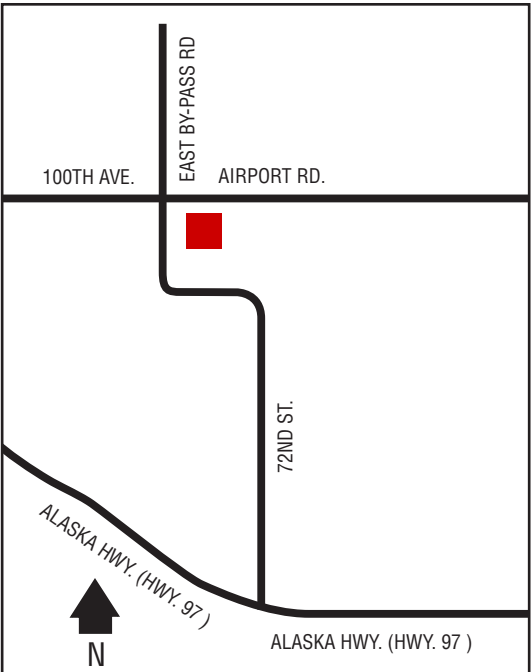

Fort St. John

56 14 46.74N
120 48 06.27W

Fort St. John Co-operative Association

7315 - 100th Avenue
250-785-5651

Next Cardlock Locations (km)

E - Fairview, AB..... 200
SE - Dawson Creek..... 74
W - Chetwynd..... 179

BC

D, MD, DEF, R, MR, P, CS, S, RR, O