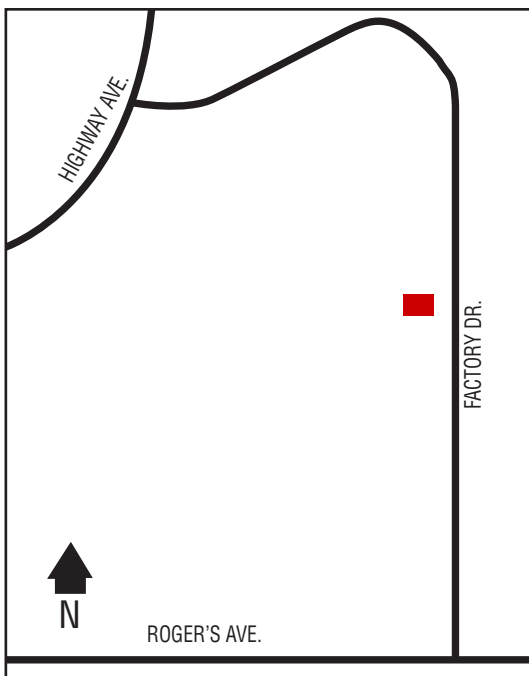

## Next Cardlock Locations (km)

N - Arrowwood .....134  
E - Tabor .....63  
S - Lethbridge .....30  
SW - Pincher Creek ..... 112

AB

D, MD, DEF, R, MR, S (24 hrs), RR, TH, ST