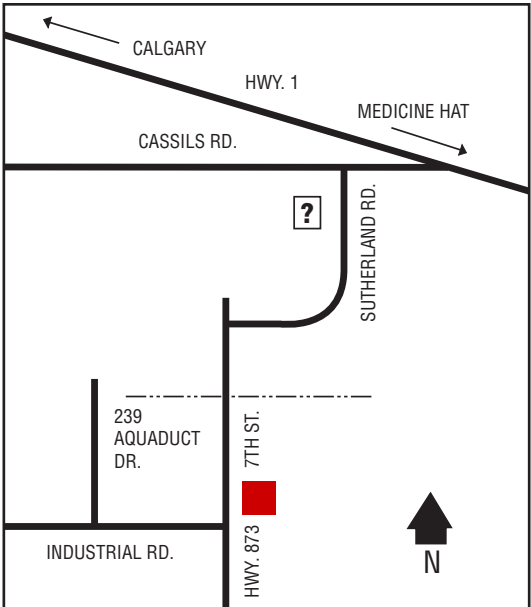

Brooks

50 33 16.45N
111 52 56.97W

South Country Co-op

7th Street E.

403-362-2885 (Retail Petro.)

403-654-2137 (Retail Admin.)

Next Cardlock Locations (km)

N - Alliance..... 222

SE - Redcliff..... 116

S - Vauxhall.....69

NW - Strathmore..... 140

AB

D, MD, DEF, R, MR, PR, RR, S, CS, TS, O, TH, ST, FC

C-Store Hours: 6 am – 8 pm (Mon. – Sat.)

8 am – 4 pm (Sun.)

Farm Centre Hours: 8 am – 5:30 pm (Mon. – Sat.)

8 am – 5 pm (Sun.)