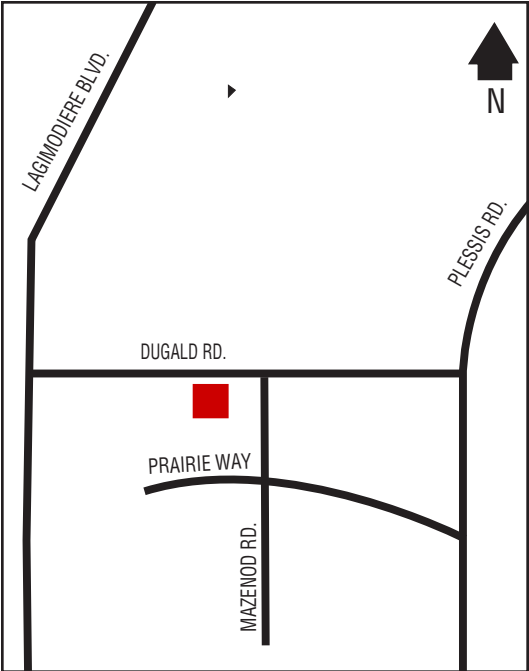

Winnipeg

49 53 07.34N
97 3 04.88W

Red River Cooperative Ltd.
1470 Dugald Road
204-631-4600

Next Cardlock Locations (km)

NE - Winnipeg	9
E - Ste. Anne.....	41
S - Rosenort	67
W - Headingley.....	30

MB

D, R, DEF