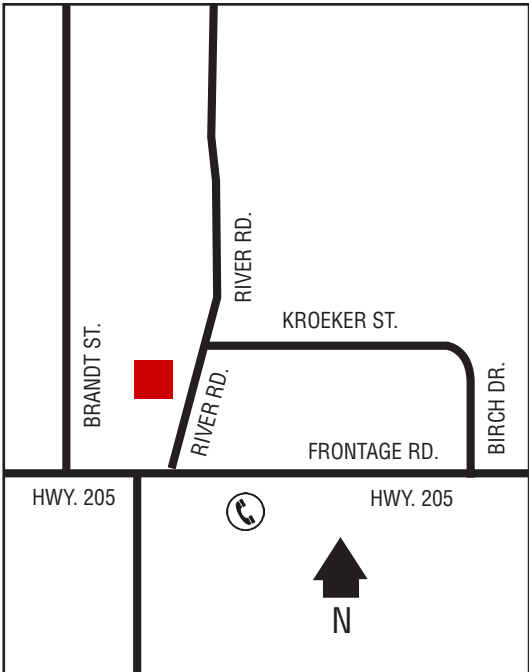

Rosenort

49 27 32.58N
97 25 58.18W

Rosenort Cooperative Limited
10 River Road N.
204-746-2039

Next Cardlock Locations (km)

N - Headingley.....80
E - Grunthal.....47
S - Morris 20
W - Carman.....69

MB

D, R