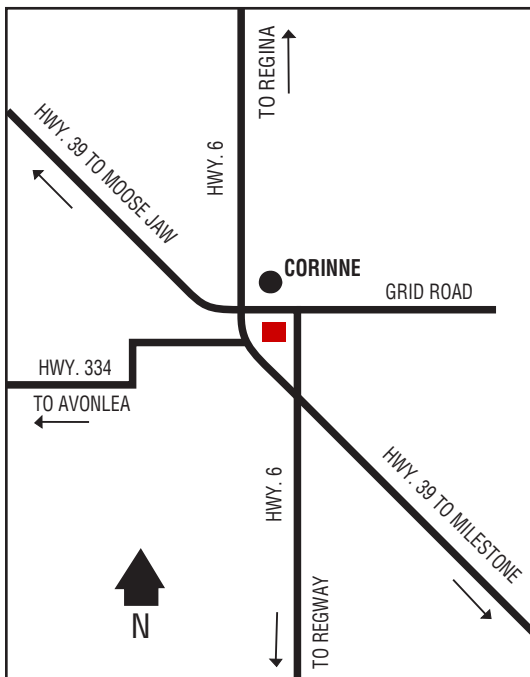

Corinne

50 01 46.75N
104 36 01.04W

Corinne Corporate Bulk Plant and Cardlock

Highway 6 and Highway 39
306-721-7070

Next Cardlock Locations (km)

N - Regina.....46
SE - Weyburn.....71
W - Avonlea 35

D, MD, R