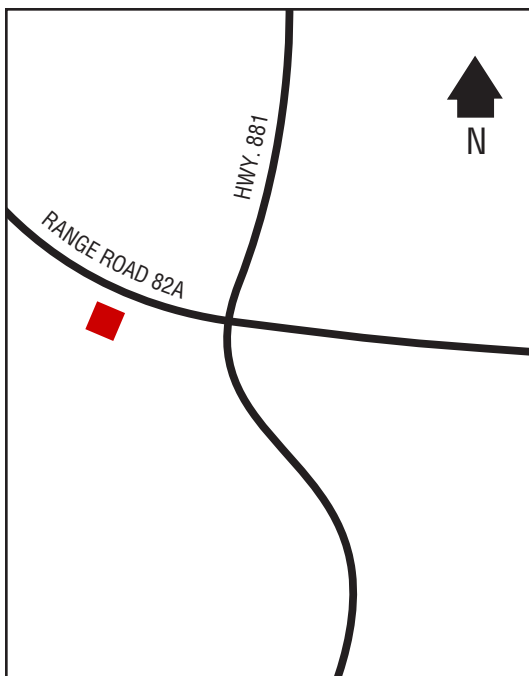

Conklin

55 38 59.80N
111 08 45.13W

Plamondon Co-op Ltd.

Hwy. 881 & RR 82A
780-798-3772

Next Cardlock Locations (km)

SE - Cold Lake	287
S - Plamondon.....	172
SW - Grassland	190

AB

D, MD, R, TH, ST