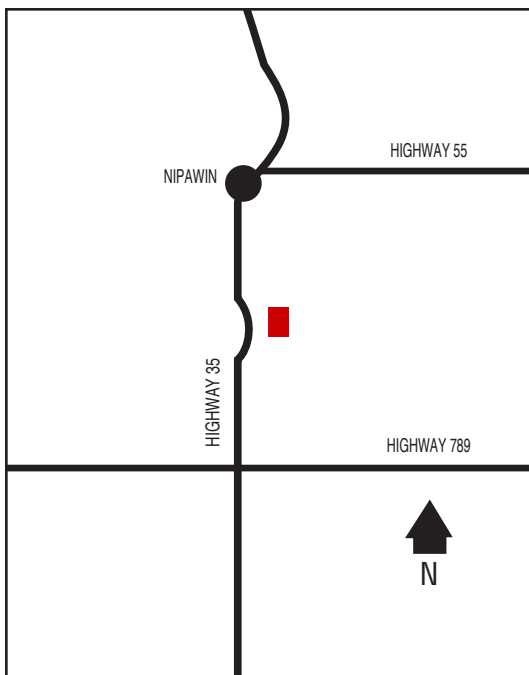

## Next Cardlock Locations (km)

N - Nipawin..... 1.8  
E - Carrot River .....38  
S - Tisdale.....58  
W - Choiceland .....42

R, MD, D, RR, S (24 hrs.)