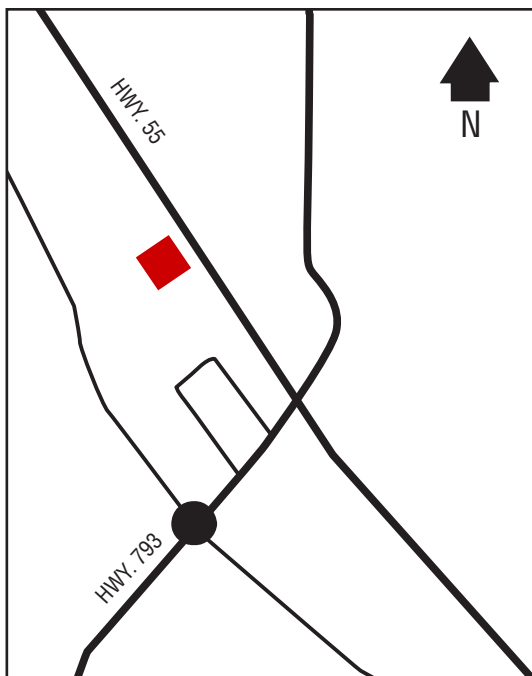

Debden

53 31 45.90N
106 52 52.04W

Lake Country Co-operative Association Limited

400 Industrial Park, Highway 55
306-724-2063
306-724-4958

Next Cardlock Locations (km)

N - Big River 40
S - Canwood 25

SK

D, MD, R, CS, OP

Store Hours: 7 am – 7 pm (Mon. – Sat.) RR, O

10 am – 5 pm (Sun.)